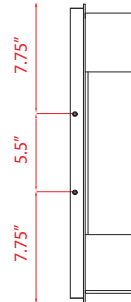

| A |

Back Plate measures:  
5"W x 24"H

| B |

Back Plate measures:  
5"W x 21"H

| C |

Back Plate measures:  
5"W x 17"H

| D |

Back Plate measures:  
5"W x 24"H

| E |

Back Plate measures:  
5"W x 21"H

| F |

Back Plate measures:  
5"W x 17"H

Color Temperature - **2700K**  
CRI (Color Rendering Index) **>80**  
**Replaceable components**

	Product	Source/Wattage	Source Lumens	Delivered Lumens	CCT	CRI	L/Ext.	W	H	Wall Plate Size
A	575B-BK-LED	(2) 11W LED	1760	780	2700K	>90	4.75"	5"	24"	5"W x 24"H
B	575M-BK-LED	(1) 14W LED	1120	397	2700K	>90	4.75"	5"	21"	5"W x 21"H
C	575S-BK-LED	(1) 11W LED	880	379	2700K	>90	4.75"	5"	17"	5"W x 17"H
D	575B-SL-LED	(2) 11W LED	1760	995	2700K	>90	4.75"	5"	24"	5"W x 24"H
E	575M-SL-LED	(1) 14W LED	1120	543	2700K	>90	4.75"	5"	21"	5"W x 21"H
F	575S-SL-LED	(1) 11W LED	880	431	2700K	>90	4.75"	5"	17"	5"W x 17"H