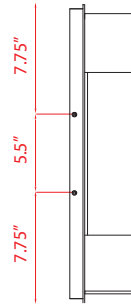

| A |

Back Plate measures:  
5"W x 24"H

| B |

Back Plate measures:  
5"W x 21"H

| C |

Back Plate measures:  
5"W x 17"H

| D |

Back Plate measures:  
5"W x 24"H

| E |

Back Plate measures:  
5"W x 21"H

| F |

Back Plate measures:  
5"W x 17"H

Color Temperature - **2700K**  
CRI (Color Rendering Index) **>80**  
**Replaceable components**

	Product	Source/Wattage	Source Lumens	Delivered Lumens	CCT	CRI	L/Ext.	W	H	Wall Plate Size
A	575B-BK-LED	(2) 11W LED	1760	780	2700K	>90	4.75"	5"	24"	5"W x 24"H
B	575M-BK-LED	(1) 14W LED	1120	397	2700K	>90	4.75"	5"	21"	5"W x 21"H
C	575S-BK-LED	(1) 11W LED	880	379	2700K	>90	4.75"	5"	17"	5"W x 17"H
D	575B-SL-LED	(2) 11W LED	1760	995	2700K	>90	4.75"	5"	24"	5"W x 24"H
E	575M-SL-LED	(1) 14W LED	1120	543	2700K	>90	4.75"	5"	21"	5"W x 21"H
F	575S-SL-LED	(1) 11W LED	880	431	2700K	>90	4.75"	5"	17"	5"W x 17"H