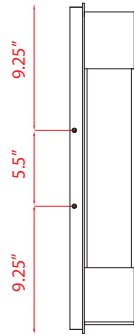

| A |

Back Plate measures:  
5"W x 24"H

| B |

Back Plate measures:  
5"W x 21"H

| C |

Back Plate measures:  
5"W x 17"H

| D |

Back Plate measures:  
5"W x 24"H

| E |

Back Plate measures:  
5"W x 21"H

| F |

Back Plate measures:  
5"W x 17"H

Color Temperature - **2700K**  
CRI (Color Rendering Index) **>80**  
**Replaceable components**

	Product	Source/Wattage	Source Lumens	Delivered Lumens	CCT	CRI	L/Ext.	W	H	Wall Plate Size
A	575B-BK-LED	(2) 11W LED	1760	780	2700K	>90	4.75"	5"	24"	5"W x 24"H
B	575M-BK-LED	(1) 14W LED	1120	397	2700K	>90	4.75"	5"	21"	5"W x 21"H
C	575S-BK-LED	(1) 11W LED	880	379	2700K	>90	4.75"	5"	17"	5"W x 17"H
D	575B-SL-LED	(2) 11W LED	1760	995	2700K	>90	4.75"	5"	24"	5"W x 24"H
E	575M-SL-LED	(1) 14W LED	1120	543	2700K	>90	4.75"	5"	21"	5"W x 21"H
F	575S-SL-LED	(1) 11W LED	880	431	2700K	>90	4.75"	5"	17"	5"W x 17"H