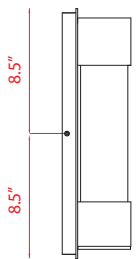

| A |

Back Plate measures:  
5"W x 24"H

| B |

Back Plate measures:  
5"W x 21"H

| C |

Back Plate measures:  
5"W x 17"H

| D |

Back Plate measures:  
5"W x 24"H

| E |

Back Plate measures:  
5"W x 21"H

| F |

Back Plate measures:  
5"W x 17"H

Color Temperature - **2700K**  
CRI (Color Rendering Index) **>80**  
**Replaceable components**

	Product	Source/Wattage	Source Lumens	Delivered Lumens	CCT	CRI	L/Ext.	W	H	Wall Plate Size
A	575B-BK-LED	(2) 11W LED	1760	780	2700K	>90	4.75"	5"	24"	5"W x 24"H
B	575M-BK-LED	(1) 14W LED	1120	397	2700K	>90	4.75"	5"	21"	5"W x 21"H
C	575S-BK-LED	(1) 11W LED	880	379	2700K	>90	4.75"	5"	17"	5"W x 17"H
D	575B-SL-LED	(2) 11W LED	1760	995	2700K	>90	4.75"	5"	24"	5"W x 24"H
E	575M-SL-LED	(1) 14W LED	1120	543	2700K	>90	4.75"	5"	21"	5"W x 21"H
F	575S-SL-LED	(1) 11W LED	880	431	2700K	>90	4.75"	5"	17"	5"W x 17"H