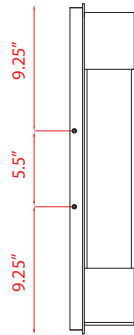

| A |

Back Plate measures:  
5"W x 24"H

| B |

Back Plate measures:  
5"W x 21"H

| C |

Back Plate measures:  
5"W x 17"H

| D |

Back Plate measures:  
5"W x 24"H

| E |

Back Plate measures:  
5"W x 21"H

| F |

Back Plate measures:  
5"W x 17"H

Color Temperature - **2700K**  
CRI (Color Rendering Index) **>80**  
**Replaceable components**

	Product	Source/Wattage	Source Lumens	Delivered Lumens	CCT	CRI	L/Ext.	W	H	Wall Plate Size
A	575B-BK-LED	(2) 11W LED	1760	780	2700K	>90	4.75"	5"	24"	5"W x 24"H
B	575M-BK-LED	(1) 14W LED	1120	397	2700K	>90	4.75"	5"	21"	5"W x 21"H
C	575S-BK-LED	(1) 11W LED	880	379	2700K	>90	4.75"	5"	17"	5"W x 17"H
D	575B-SL-LED	(2) 11W LED	1760	995	2700K	>90	4.75"	5"	24"	5"W x 24"H
E	575M-SL-LED	(1) 14W LED	1120	543	2700K	>90	4.75"	5"	21"	5"W x 21"H
F	575S-SL-LED	(1) 11W LED	880	431	2700K	>90	4.75"	5"	17"	5"W x 17"H