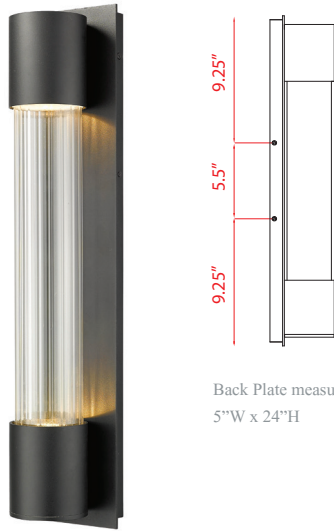

# Striate

Ultra-sleek and modern are the words to describe the Striate collection of outdoor fixtures. Minimalistic design for maximum impact. Clear optic glass is paired with your choice of Silver or Black finishes, and are available in several different sizes. These fixtures also use the latest in built in replaceable LED technology for energy efficiency.

| A |

Back Plate measures:  
5"W x 24"H

| B |

Back Plate measures:  
5"W x 21"H

| C |

Back Plate measures:  
5"W x 17"H

| D |

Back Plate measures:  
5"W x 24"H

| E |

Back Plate measures:  
5"W x 21"H

| F |

Back Plate measures:  
5"W x 17"H

Color Temperature - **2700K**  
CRI (Color Rendering Index) **>80**  
**Replaceable components**

	Product	Source/Wattage	Source Lumens	Delivered Lumens	CCT	CRI	L/Ext.	W	H	Wall Plate Size
A	575B-BK-LED	(2) 11W LED	1760	780	2700K	>90	4.75"	5"	24"	5"W x 24"H
B	575M-BK-LED	(1) 14W LED	1120	397	2700K	>90	4.75"	5"	21"	5"W x 21"H
C	575S-BK-LED	(1) 11W LED	880	379	2700K	>90	4.75"	5"	17"	5"W x 17"H
D	575B-SL-LED	(2) 11W LED	1760	995	2700K	>90	4.75"	5"	24"	5"W x 24"H
E	575M-SL-LED	(1) 14W LED	1120	543	2700K	>90	4.75"	5"	21"	5"W x 21"H
F	575S-SL-LED	(1) 11W LED	880	431	2700K	>90	4.75"	5"	17"	5"W x 17"H