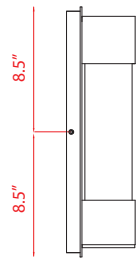

| A |

Back Plate measures:  
5"W x 24"H

| B |

Back Plate measures:  
5"W x 21"H

| C |

Back Plate measures:  
5"W x 17"H

| D |

Back Plate measures:  
5"W x 24"H

| E |

Back Plate measures:  
5"W x 21"H

| F |

Back Plate measures:  
5"W x 17"H

Color Temperature - **2700K**  
CRI (Color Rendering Index) **>80**  
**Replaceable components**

	Product	Source/Wattage	Source Lumens	Delivered Lumens	CCT	CRI	L/Ext.	W	H	Wall Plate Size
A	575B-BK-LED	(2) 11W LED	1760	780	2700K	>90	4.75"	5"	24"	5"W x 24"H
B	575M-BK-LED	(1) 14W LED	1120	397	2700K	>90	4.75"	5"	21"	5"W x 21"H
C	575S-BK-LED	(1) 11W LED	880	379	2700K	>90	4.75"	5"	17"	5"W x 17"H
D	575B-SL-LED	(2) 11W LED	1760	995	2700K	>90	4.75"	5"	24"	5"W x 24"H
E	575M-SL-LED	(1) 14W LED	1120	543	2700K	>90	4.75"	5"	21"	5"W x 21"H
F	575S-SL-LED	(1) 11W LED	880	431	2700K	>90	4.75"	5"	17"	5"W x 17"H