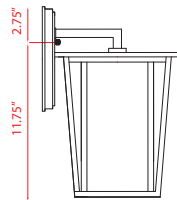

Back Plate measures:
5.75"W x 9.5"H

| A |

Back Plate measures:
5.75"W x 9.5"H

| B |

Back Plate measures:
5"W x 8"H

| C |

Back Plate measures:
4.5"W x 6"H

| D |

| E |

| F |

| G |

Finish

Black

Shade

Clear
Bevelled
Glass

	Product	Bulbs/Wattage	L/Ext.	W	H	Overall-H	Chain/Rods Length	Wire Length	Ceiling/Wall Plate Size
A	571XL-BK	(3) 60W-c	15.5"	14"	22.75"	---	---	---	5.75"W x 9.5"H
B	571B-BK	(2) 60W-c	12.5"	11.25"	18.75"	---	---	---	5.75"W x 9.5"H
C	571M-BK	(2) 60W-c	10.5"	9.25"	14.75"	---	---	---	5"W x 8"H
D	571S-BK	(1) 100W-m	8.25"	7.25"	11.5"	---	---	---	4.5"W x 6"H
E	571CHXL-BK	(3) 60W-c	---	14"	21.25"	96.5"	72" chain	110"	5" x 5"
F	571CHB-BK	(2) 60W-c	---	11.25"	17.5"	92.75"	72" chain	110"	5" x 5"
G	571F-BK	(3) 40W-m	---	12"	6"	---	---	---	12" x 12"

| E |

| F |

| G |

	Product	Bulbs/Wattage	L/Ext.	W	H	Overall-H	Chain/Rods Length	Wire Length	Ceiling/Wall Plate Size
A	571XL-ORB	(3) 60W-c	15.5"	14"	22.75"	---	---	---	5.75"W x 9.5"H
B	571B-ORB	(2) 60W-c	12.5"	11.25"	18.75"	---	---	---	5.75"W x 9.5"H
C	571M-ORB	(2) 60W-c	10.5"	9.25"	14.75"	---	---	---	5"W x 8"H
D	571S-ORB	(1) 100W-m	8.25"	7.25"	11.5"	---	---	---	4.5"W x 6"H
E	571CHXL-ORB	(3) 60W-c	---	14"	21.25"	96.5"	72" chain	110"	5" x 5"
F	571CHB-ORB	(2) 60W-c	---	11.25"	17.5"	92.75"	72" chain	110"	5" x 5"
G	571F-ORB	(3) 40W-m	---	12"	6"	---	---	---	12" x 12"