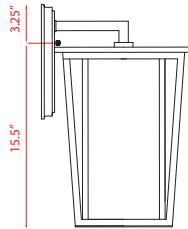

Back Plate measures:
5.75"W x 9.5"H

| A |

Back Plate measures:
5.75"W x 9.5"H

| B |

Back Plate measures:
5"W x 8"H

| C |

Back Plate measures:
4.5"W x 6"H

| D |

| E |

| F |

| G |

Finish

Black

Shade

Clear
Bevelled
Glass

	Product	Bulbs/Wattage	L/Ext.	W	H	Overall-H	Chain/Rods Length	Wire Length	Ceiling/Wall Plate Size
A	571XL-BK	(3) 60W-c	15.5"	14"	22.75"	---	---	---	5.75"W x 9.5"H
B	571B-BK	(2) 60W-c	12.5"	11.25"	18.75"	---	---	---	5.75"W x 9.5"H
C	571M-BK	(2) 60W-c	10.5"	9.25"	14.75"	---	---	---	5"W x 8"H
D	571S-BK	(1) 100W-m	8.25"	7.25"	11.5"	---	---	---	4.5"W x 6"H
E	571CHXL-BK	(3) 60W-c	---	14"	21.25"	96.5"	72" chain	110"	5" x 5"
F	571CHB-BK	(2) 60W-c	---	11.25"	17.5"	92.75"	72" chain	110"	5" x 5"
G	571F-BK	(3) 40W-m	---	12"	6"	---	---	---	12" x 12"

| E |

| F |

| G |

	Product	Bulbs/Wattage	L/Ext.	W	H	Overall-H	Chain/Rods Length	Wire Length	Ceiling/Wall Plate Size
A	571XL-ORB	(3) 60W-c	15.5"	14"	22.75"	---	---	---	5.75"W x 9.5"H
B	571B-ORB	(2) 60W-c	12.5"	11.25"	18.75"	---	---	---	5.75"W x 9.5"H
C	571M-ORB	(2) 60W-c	10.5"	9.25"	14.75"	---	---	---	5"W x 8"H
D	571S-ORB	(1) 100W-m	8.25"	7.25"	11.5"	---	---	---	4.5"W x 6"H
E	571CHXL-ORB	(3) 60W-c	---	14"	21.25"	96.5"	72" chain	110"	5" x 5"
F	571CHB-ORB	(2) 60W-c	---	11.25"	17.5"	92.75"	72" chain	110"	5" x 5"
G	571F-ORB	(3) 40W-m	---	12"	6"	---	---	---	12" x 12"