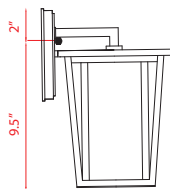

Back Plate measures:
5.75"W x 9.5"H

| A |

Back Plate measures:
5.75"W x 9.5"H

| B |

Back Plate measures:
5"W x 8"H

| C |

Back Plate measures:
4.5"W x 6"H

| D |

| E |

| F |

| G |

Finish

Black

Shade

Clear
Bevelled
Glass

	Product	Bulbs/Wattage	L/Ext.	W	H	Overall-H	Chain/Rods Length	Wire Length	Ceiling/Wall Plate Size
A	571XL-BK	(3) 60W-c	15.5"	14"	22.75"	---	---	---	5.75"W x 9.5"H
B	571B-BK	(2) 60W-c	12.5"	11.25"	18.75"	---	---	---	5.75"W x 9.5"H
C	571M-BK	(2) 60W-c	10.5"	9.25"	14.75"	---	---	---	5"W x 8"H
D	571S-BK	(1) 100W-m	8.25"	7.25"	11.5"	---	---	---	4.5"W x 6"H
E	571CHXL-BK	(3) 60W-c	---	14"	21.25"	96.5"	72" chain	110"	5" x 5"
F	571CHB-BK	(2) 60W-c	---	11.25"	17.5"	92.75"	72" chain	110"	5" x 5"
G	571F-BK	(3) 40W-m	---	12"	6"	---	---	---	12" x 12"

| E |

| F |

| G |

	Product	Bulbs/Wattage	L/Ext.	W	H	Overall-H	Chain/Rods Length	Wire Length	Ceiling/Wall Plate Size
A	571XL-ORB	(3) 60W-c	15.5"	14"	22.75"	---	---	---	5.75"W x 9.5"H
B	571B-ORB	(2) 60W-c	12.5"	11.25"	18.75"	---	---	---	5.75"W x 9.5"H
C	571M-ORB	(2) 60W-c	10.5"	9.25"	14.75"	---	---	---	5"W x 8"H
D	571S-ORB	(1) 100W-m	8.25"	7.25"	11.5"	---	---	---	4.5"W x 6"H
E	571CHXL-ORB	(3) 60W-c	---	14"	21.25"	96.5"	72" chain	110"	5" x 5"
F	571CHB-ORB	(2) 60W-c	---	11.25"	17.5"	92.75"	72" chain	110"	5" x 5"
G	571F-ORB	(3) 40W-m	---	12"	6"	---	---	---	12" x 12"