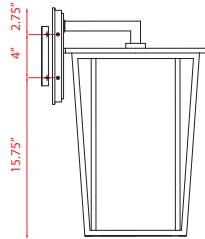

Back Plate measures:
5.75"W x 9.5"H

| A |

Back Plate measures:
5.75"W x 9.5"H

| B |

Back Plate measures:
5"W x 8"H

| C |

Back Plate measures:
4.5"W x 6"H

| D |

| E |

| F |

| G |

Finish

Black

Shade

Clear
Bevelled
Glass

	Product	Bulbs/Wattage	L/Ext.	W	H	Overall-H	Chain/Rods Length	Wire Length	Ceiling/Wall Plate Size
A	571XL-BK	(3) 60W-c	15.5"	14"	22.75"	---	---	---	5.75"W x 9.5"H
B	571B-BK	(2) 60W-c	12.5"	11.25"	18.75"	---	---	---	5.75"W x 9.5"H
C	571M-BK	(2) 60W-c	10.5"	9.25"	14.75"	---	---	---	5"W x 8"H
D	571S-BK	(1) 100W-m	8.25"	7.25"	11.5"	---	---	---	4.5"W x 6"H
E	571CHXL-BK	(3) 60W-c	---	14"	21.25"	96.5"	72" chain	110"	5" x 5"
F	571CHB-BK	(2) 60W-c	---	11.25"	17.5"	92.75"	72" chain	110"	5" x 5"
G	571F-BK	(3) 40W-m	---	12"	6"	---	---	---	12" x 12"

| E |

| F |

| G |

	Product	Bulbs/Wattage	L/Ext.	W	H	Overall-H	Chain/Rods Length	Wire Length	Ceiling/Wall Plate Size
A	571XL-ORB	(3) 60W-c	15.5"	14"	22.75"	---	---	---	5.75"W x 9.5"H
B	571B-ORB	(2) 60W-c	12.5"	11.25"	18.75"	---	---	---	5.75"W x 9.5"H
C	571M-ORB	(2) 60W-c	10.5"	9.25"	14.75"	---	---	---	5"W x 8"H
D	571S-ORB	(1) 100W-m	8.25"	7.25"	11.5"	---	---	---	4.5"W x 6"H
E	571CHXL-ORB	(3) 60W-c	---	14"	21.25"	96.5"	72" chain	110"	5" x 5"
F	571CHB-ORB	(2) 60W-c	---	11.25"	17.5"	92.75"	72" chain	110"	5" x 5"
G	571F-ORB	(3) 40W-m	---	12"	6"	---	---	---	12" x 12"