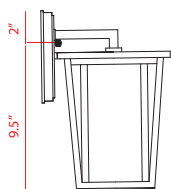

Back Plate measures:
5.75"W x 9.5"H

| A |

Back Plate measures:
5.75"W x 9.5"H

| B |

Back Plate measures:
5"W x 8"H

| C |

Back Plate measures:
4.5"W x 6"H

| D |

| E |

| F |

| G |

Finish

Black

Shade

Clear
Bevelled
Glass

	Product	Bulbs/Wattage	L/Ext.	W	H	Overall-H	Chain/Rods Length	Wire Length	Ceiling/Wall Plate Size
A	571XL-BK	(3) 60W-c	15.5"	14"	22.75"	---	---	---	5.75"W x 9.5"H
B	571B-BK	(2) 60W-c	12.5"	11.25"	18.75"	---	---	---	5.75"W x 9.5"H
C	571M-BK	(2) 60W-c	10.5"	9.25"	14.75"	---	---	---	5"W x 8"H
D	571S-BK	(1) 100W-m	8.25"	7.25"	11.5"	---	---	---	4.5"W x 6"H
E	571CHXL-BK	(3) 60W-c	---	14"	21.25"	96.5"	72" chain	110"	5" x 5"
F	571CHB-BK	(2) 60W-c	---	11.25"	17.5"	92.75"	72" chain	110"	5" x 5"
G	571F-BK	(3) 40W-m	---	12"	6"	---	---	---	12" x 12"

| E |

| F |

| G |

	Product	Bulbs/Wattage	L/Ext.	W	H	Overall-H	Chain/Rods Length	Wire Length	Ceiling/Wall Plate Size
A	571XL-ORB	(3) 60W-c	15.5"	14"	22.75"	---	---	---	5.75"W x 9.5"H
B	571B-ORB	(2) 60W-c	12.5"	11.25"	18.75"	---	---	---	5.75"W x 9.5"H
C	571M-ORB	(2) 60W-c	10.5"	9.25"	14.75"	---	---	---	5"W x 8"H
D	571S-ORB	(1) 100W-m	8.25"	7.25"	11.5"	---	---	---	4.5"W x 6"H
E	571CHXL-ORB	(3) 60W-c	---	14"	21.25"	96.5"	72" chain	110"	5" x 5"
F	571CHB-ORB	(2) 60W-c	---	11.25"	17.5"	92.75"	72" chain	110"	5" x 5"
G	571F-ORB	(3) 40W-m	---	12"	6"	---	---	---	12" x 12"