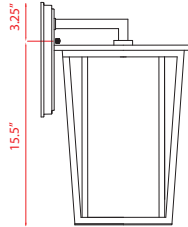

Back Plate measures:
5.75"W x 9.5"H

| A |

Back Plate measures:
5.75"W x 9.5"H

| B |

Back Plate measures:
5"W x 8"H

| C |

Back Plate measures:
4.5"W x 6"H

| D |

| E |

| F |

| G |

Finish

Black

Shade

Clear
Bevelled
Glass

	Product	Bulbs/Wattage	L/Ext.	W	H	Overall-H	Chain/Rods Length	Wire Length	Ceiling/Wall Plate Size
A	571XL-BK	(3) 60W-c	15.5"	14"	22.75"	---	---	---	5.75"W x 9.5"H
B	571B-BK	(2) 60W-c	12.5"	11.25"	18.75"	---	---	---	5.75"W x 9.5"H
C	571M-BK	(2) 60W-c	10.5"	9.25"	14.75"	---	---	---	5"W x 8"H
D	571S-BK	(1) 100W-m	8.25"	7.25"	11.5"	---	---	---	4.5"W x 6"H
E	571CHXL-BK	(3) 60W-c	---	14"	21.25"	96.5"	72" chain	110"	5" x 5"
F	571CHB-BK	(2) 60W-c	---	11.25"	17.5"	92.75"	72" chain	110"	5" x 5"
G	571F-BK	(3) 40W-m	---	12"	6"	---	---	---	12" x 12"

| E |

| F |

| G |

	Product	Bulbs/Wattage	L/Ext.	W	H	Overall-H	Chain/Rods Length	Wire Length	Ceiling/Wall Plate Size
A	571XL-ORB	(3) 60W-c	15.5"	14"	22.75"	---	---	---	5.75"W x 9.5"H
B	571B-ORB	(2) 60W-c	12.5"	11.25"	18.75"	---	---	---	5.75"W x 9.5"H
C	571M-ORB	(2) 60W-c	10.5"	9.25"	14.75"	---	---	---	5"W x 8"H
D	571S-ORB	(1) 100W-m	8.25"	7.25"	11.5"	---	---	---	4.5"W x 6"H
E	571CHXL-ORB	(3) 60W-c	---	14"	21.25"	96.5"	72" chain	110"	5" x 5"
F	571CHB-ORB	(2) 60W-c	---	11.25"	17.5"	92.75"	72" chain	110"	5" x 5"
G	571F-ORB	(3) 40W-m	---	12"	6"	---	---	---	12" x 12"