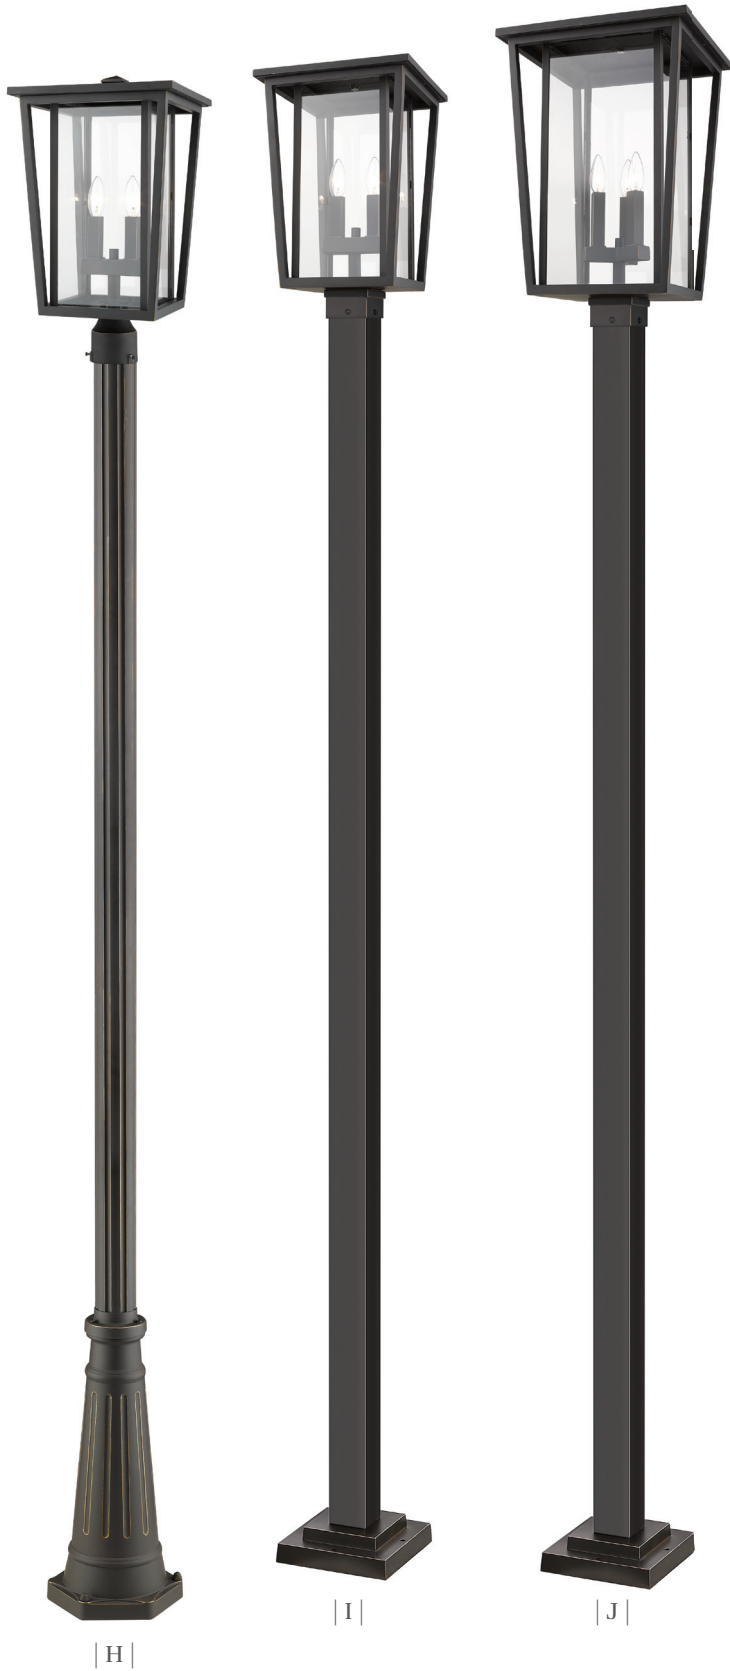

Finish
Oil Rubbed Bronze

Shade
Clear Bevelled

| H |

| I |

| J |

	Product	Bulbs/Wattage	W	H
H	571PHBR-519P-ORB	(2) 60W-c	11.25"	113.5"
I	571PHBS-536P-ORB	(3) 60W-c	11.25"	113.25"
J	571PHXLS-536P-ORB	(3) 60W-c	14"	117.25"

Cut post to suit desired height