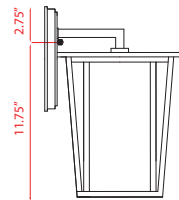

Back Plate measures:
5.75"W x 9.5"H

| A |

Back Plate measures:
5.75"W x 9.5"H

| B |

Back Plate measures:
5"W x 8"H

| C |

Back Plate measures:
4.5"W x 6"H

| D |

| E |

| F |

| G |

Finish

Black

Shade

Clear
Bevelled
Glass

	Product	Bulbs/Wattage	L/Ext.	W	H	Overall-H	Chain/Rods Length	Wire Length	Ceiling/Wall Plate Size
A	571XL-BK	(3) 60W-c	15.5"	14"	22.75"	---	---	---	5.75"W x 9.5"H
B	571B-BK	(2) 60W-c	12.5"	11.25"	18.75"	---	---	---	5.75"W x 9.5"H
C	571M-BK	(2) 60W-c	10.5"	9.25"	14.75"	---	---	---	5"W x 8"H
D	571S-BK	(1) 100W-m	8.25"	7.25"	11.5"	---	---	---	4.5"W x 6"H
E	571CHXL-BK	(3) 60W-c	---	14"	21.25"	96.5"	72" chain	110"	5" x 5"
F	571CHB-BK	(2) 60W-c	---	11.25"	17.5"	92.75"	72" chain	110"	5" x 5"
G	571F-BK	(3) 40W-m	---	12"	6"	---	---	---	12" x 12"

| E |

| F |

| G |

	Product	Bulbs/Wattage	L/Ext.	W	H	Overall-H	Chain/Rods Length	Wire Length	Ceiling/Wall Plate Size
A	571XL-ORB	(3) 60W-c	15.5"	14"	22.75"	---	---	---	5.75"W x 9.5"H
B	571B-ORB	(2) 60W-c	12.5"	11.25"	18.75"	---	---	---	5.75"W x 9.5"H
C	571M-ORB	(2) 60W-c	10.5"	9.25"	14.75"	---	---	---	5"W x 8"H
D	571S-ORB	(1) 100W-m	8.25"	7.25"	11.5"	---	---	---	4.5"W x 6"H
E	571CHXL-ORB	(3) 60W-c	---	14"	21.25"	96.5"	72" chain	110"	5" x 5"
F	571CHB-ORB	(2) 60W-c	---	11.25"	17.5"	92.75"	72" chain	110"	5" x 5"
G	571F-ORB	(3) 40W-m	---	12"	6"	---	---	---	12" x 12"