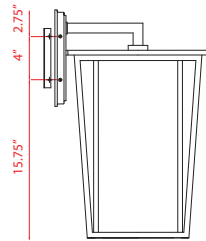

Back Plate measures:
5.75"W x 9.5"H

| A |

Back Plate measures:
5.75"W x 9.5"H

| B |

Back Plate measures:
5"W x 8"H

| C |

Back Plate measures:
4.5"W x 6"H

| D |

| E |

| F |

| G |

Finish

Black

Shade

Clear
Bevelled
Glass

	Product	Bulbs/Wattage	L/Ext.	W	H	Overall-H	Chain/Rods Length	Wire Length	Ceiling/Wall Plate Size
A	571XL-BK	(3) 60W-c	15.5"	14"	22.75"	---	---	---	5.75"W x 9.5"H
B	571B-BK	(2) 60W-c	12.5"	11.25"	18.75"	---	---	---	5.75"W x 9.5"H
C	571M-BK	(2) 60W-c	10.5"	9.25"	14.75"	---	---	---	5"W x 8"H
D	571S-BK	(1) 100W-m	8.25"	7.25"	11.5"	---	---	---	4.5"W x 6"H
E	571CHXL-BK	(3) 60W-c	---	14"	21.25"	96.5"	72" chain	110"	5" x 5"
F	571CHB-BK	(2) 60W-c	---	11.25"	17.5"	92.75"	72" chain	110"	5" x 5"
G	571F-BK	(3) 40W-m	---	12"	6"	---	---	---	12" x 12"

| E |

| F |

| G |

	Product	Bulbs/Wattage	L/Ext.	W	H	Overall-H	Chain/Rods Length	Wire Length	Ceiling/Wall Plate Size
A	571XL-ORB	(3) 60W-c	15.5"	14"	22.75"	---	---	---	5.75"W x 9.5"H
B	571B-ORB	(2) 60W-c	12.5"	11.25"	18.75"	---	---	---	5.75"W x 9.5"H
C	571M-ORB	(2) 60W-c	10.5"	9.25"	14.75"	---	---	---	5"W x 8"H
D	571S-ORB	(1) 100W-m	8.25"	7.25"	11.5"	---	---	---	4.5"W x 6"H
E	571CHXL-ORB	(3) 60W-c	---	14"	21.25"	96.5"	72" chain	110"	5" x 5"
F	571CHB-ORB	(2) 60W-c	---	11.25"	17.5"	92.75"	72" chain	110"	5" x 5"
G	571F-ORB	(3) 40W-m	---	12"	6"	---	---	---	12" x 12"