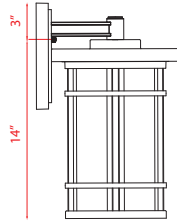

Back Plate measures:
6.75"W x 10"H

| A |

Back Plate measures:
5.75"W x 8.25"H

| B |

Back Plate measures:
4.5"W x 6.75"H

| C |

Back Plate measures:
4.5"W x 5.5"H

| D |

| G |

Product	Bulbs/Wattage	L/Ext.	W	H	Overall-H	Chain/Rods Length	Wire Length	Ceiling/Wall Plate Size
A	570XL-ORB	(1) 60W-m	13.75"	12"	20"	---	---	6.75"W x 10"H
B	570B-ORB	(1) 60W-m	11.25"	10"	16.75"	---	---	5.75"W x 8.25"H
C	570M-ORB	(1) 60W-m	9"	8"	13.5"	---	---	4.5"W x 6.75"H
D	570S-ORB	(1) 60W-m	6.75"	6"	10.75"	---	---	4.5"W x 5.5"H
E	570CHXL-ORB	(1) 60W-m	---	12"	18.75"	93.25"	72" chain	5" diameter
F	570CHB-ORB	(1) 60W-m	---	10"	16.25"	90.5"	72" chain	5" diameter
G	570F-ORB	(3) 40W-m	---	12"	6"	---	---	12" diameter

Back Plate measures:
6.75"W x 10"H

| H |

Back Plate measures:
5.75"W x 8.25"H

| I |

Back Plate measures:
4.5"W x 6.75"H

| J |

Back Plate measures:
4.5"W x 5.5"H

| K |

| L |

| M |

| N |

	Product	Bulbs/Wattage	L/Ext.	W	H	Overall-H	Chain/Rods Length	Wire Length	Ceiling/Wall Plate Size
H	570XL-BK	(1) 60W-m	13.75"	12"	20"	---	---	---	6.75"W x 10"H
I	570B-BK	(1) 60W-m	11.25"	10"	16.75"	---	---	---	5.75"W x 8.25"H
J	570M-BK	(1) 60W-m	9"	8"	13.5"	---	---	---	4.5"W x 6.75"H
K	570S-BK	(1) 60W-m	6.75"	6"	10.75"	---	---	---	4.5"W x 5.5"H
L	570CHXL-BK	(1) 60W-m	---	12"	18.75"	93.25"	72" chain	110"	5" diameter
M	570CHB-BK	(1) 60W-m	---	10"	16.25"	90.5"	72" chain	110"	5" diameter
N	570F-BK	(3) 40W-m	---	12"	6"	---	---	---	12" diameter