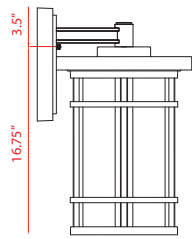

Back Plate measures:
6.75"W x 10"H

| A |

Back Plate measures:
5.75"W x 8.25"H

| B |

Back Plate measures:
4.5"W x 6.75"H

| C |

Back Plate measures:
4.5"W x 5.5"H

| D |

| G |

Product	Bulbs/Wattage	L/Ext.	W	H	Overall-H	Chain/Rods Length	Wire Length	Ceiling/Wall Plate Size
A	570XL-ORB	(1) 60W-m	13.75"	12"	20"	---	---	6.75"W x 10"H
B	570B-ORB	(1) 60W-m	11.25"	10"	16.75"	---	---	5.75"W x 8.25"H
C	570M-ORB	(1) 60W-m	9"	8"	13.5"	---	---	4.5"W x 6.75"H
D	570S-ORB	(1) 60W-m	6.75"	6"	10.75"	---	---	4.5"W x 5.5"H
E	570CHXL-ORB	(1) 60W-m	---	12"	18.75"	93.25"	72" chain	5" diameter
F	570CHB-ORB	(1) 60W-m	---	10"	16.25"	90.5"	72" chain	5" diameter
G	570F-ORB	(3) 40W-m	---	12"	6"	---	---	12" diameter

Back Plate measures:
6.75"W x 10"H

| H |

Back Plate measures:
5.75"W x 8.25"H

| I |

Back Plate measures:
4.5"W x 6.75"H

| J |

Back Plate measures:
4.5"W x 5.5"H

| K |

| L |

| M |

| N |

	Product	Bulbs/Wattage	L/Ext.	W	H	Overall-H	Chain/Rods Length	Wire Length	Ceiling/Wall Plate Size
H	570XL-BK	(1) 60W-m	13.75"	12"	20"	---	---	---	6.75"W x 10"H
I	570B-BK	(1) 60W-m	11.25"	10"	16.75"	---	---	---	5.75"W x 8.25"H
J	570M-BK	(1) 60W-m	9"	8"	13.5"	---	---	---	4.5"W x 6.75"H
K	570S-BK	(1) 60W-m	6.75"	6"	10.75"	---	---	---	4.5"W x 5.5"H
L	570CHXL-BK	(1) 60W-m	---	12"	18.75"	93.25"	72" chain	110"	5" diameter
M	570CHB-BK	(1) 60W-m	---	10"	16.25"	90.5"	72" chain	110"	5" diameter
N	570F-BK	(3) 40W-m	---	12"	6"	---	---	---	12" diameter