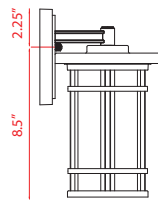

Back Plate measures:
6.75"W x 10"H

| A |

Back Plate measures:
5.75"W x 8.25"H

| B |

Back Plate measures:
4.5"W x 6.75"H

| C |

Back Plate measures:
4.5"W x 5.5"H

| D |

| G |

Product	Bulbs/Wattage	L/Ext.	W	H	Overall-H	Chain/Rods Length	Wire Length	Ceiling/Wall Plate Size
A	570XL-ORB	(1) 60W-m	13.75"	12"	20"	---	---	6.75"W x 10"H
B	570B-ORB	(1) 60W-m	11.25"	10"	16.75"	---	---	5.75"W x 8.25"H
C	570M-ORB	(1) 60W-m	9"	8"	13.5"	---	---	4.5"W x 6.75"H
D	570S-ORB	(1) 60W-m	6.75"	6"	10.75"	---	---	4.5"W x 5.5"H
E	570CHXL-ORB	(1) 60W-m	---	12"	18.75"	93.25"	72" chain	5" diameter
F	570CHB-ORB	(1) 60W-m	---	10"	16.25"	90.5"	72" chain	5" diameter
G	570F-ORB	(3) 40W-m	---	12"	6"	---	---	12" diameter

Back Plate measures:
6.75"W x 10"H

| H |

Back Plate measures:
5.75"W x 8.25"H

| I |

Back Plate measures:
4.5"W x 6.75"H

| J |

Back Plate measures:
4.5"W x 5.5"H

| K |

| L |

| M |

| N |

	Product	Bulbs/Wattage	L/Ext.	W	H	Overall-H	Chain/Rods Length	Wire Length	Ceiling/Wall Plate Size
H	570XL-BK	(1) 60W-m	13.75"	12"	20"	---	---	---	6.75"W x 10"H
I	570B-BK	(1) 60W-m	11.25"	10"	16.75"	---	---	---	5.75"W x 8.25"H
J	570M-BK	(1) 60W-m	9"	8"	13.5"	---	---	---	4.5"W x 6.75"H
K	570S-BK	(1) 60W-m	6.75"	6"	10.75"	---	---	---	4.5"W x 5.5"H
L	570CHXL-BK	(1) 60W-m	---	12"	18.75"	93.25"	72" chain	110"	5" diameter
M	570CHB-BK	(1) 60W-m	---	10"	16.25"	90.5"	72" chain	110"	5" diameter
N	570F-BK	(3) 40W-m	---	12"	6"	---	---	---	12" diameter