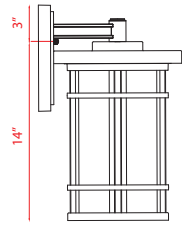

Back Plate measures:
6.75"W x 10"H

| A |

Back Plate measures:
5.75"W x 8.25"H

| B |

Back Plate measures:
4.5"W x 6.75"H

| C |

Back Plate measures:
4.5"W x 5.5"H

| D |

| G |

Product	Bulbs/Wattage	L/Ext.	W	H	Overall-H	Chain/Rods Length	Wire Length	Ceiling/Wall Plate Size
A	570XL-ORB	(1) 60W-m	13.75"	12"	20"	---	---	6.75"W x 10"H
B	570B-ORB	(1) 60W-m	11.25"	10"	16.75"	---	---	5.75"W x 8.25"H
C	570M-ORB	(1) 60W-m	9"	8"	13.5"	---	---	4.5"W x 6.75"H
D	570S-ORB	(1) 60W-m	6.75"	6"	10.75"	---	---	4.5"W x 5.5"H
E	570CHXL-ORB	(1) 60W-m	---	12"	18.75"	93.25"	72" chain	5" diameter
F	570CHB-ORB	(1) 60W-m	---	10"	16.25"	90.5"	72" chain	5" diameter
G	570F-ORB	(3) 40W-m	---	12"	6"	---	---	12" diameter

Back Plate measures:
6.75"W x 10"H

| H |

Back Plate measures:
5.75"W x 8.25"H

| I |

Back Plate measures:
4.5"W x 6.75"H

| J |

Back Plate measures:
4.5"W x 5.5"H

| K |

| L |

| M |

| N |

	Product	Bulbs/Wattage	L/Ext.	W	H	Overall-H	Chain/Rods Length	Wire Length	Ceiling/Wall Plate Size
H	570XL-BK	(1) 60W-m	13.75"	12"	20"	---	---	---	6.75"W x 10"H
I	570B-BK	(1) 60W-m	11.25"	10"	16.75"	---	---	---	5.75"W x 8.25"H
J	570M-BK	(1) 60W-m	9"	8"	13.5"	---	---	---	4.5"W x 6.75"H
K	570S-BK	(1) 60W-m	6.75"	6"	10.75"	---	---	---	4.5"W x 5.5"H
L	570CHXL-BK	(1) 60W-m	---	12"	18.75"	93.25"	72" chain	110"	5" diameter
M	570CHB-BK	(1) 60W-m	---	10"	16.25"	90.5"	72" chain	110"	5" diameter
N	570F-BK	(3) 40W-m	---	12"	6"	---	---	---	12" diameter