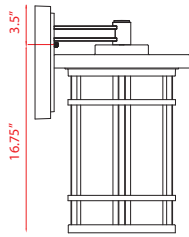

Back Plate measures:
6.75"W x 10"H

| A |

Back Plate measures:
5.75"W x 8.25"H

| B |

Back Plate measures:
4.5"W x 6.75"H

| C |

Back Plate measures:
4.5"W x 5.5"H

| D |

| G |

Product	Bulbs/Wattage	L/Ext.	W	H	Overall-H	Chain/Rods Length	Wire Length	Ceiling/Wall Plate Size
A	570XL-ORB	(1) 60W-m	13.75"	12"	20"	---	---	6.75"W x 10"H
B	570B-ORB	(1) 60W-m	11.25"	10"	16.75"	---	---	5.75"W x 8.25"H
C	570M-ORB	(1) 60W-m	9"	8"	13.5"	---	---	4.5"W x 6.75"H
D	570S-ORB	(1) 60W-m	6.75"	6"	10.75"	---	---	4.5"W x 5.5"H
E	570CHXL-ORB	(1) 60W-m	---	12"	18.75"	93.25"	72" chain	5" diameter
F	570CHB-ORB	(1) 60W-m	---	10"	16.25"	90.5"	72" chain	5" diameter
G	570F-ORB	(3) 40W-m	---	12"	6"	---	---	12" diameter

Back Plate measures:
6.75"W x 10"H

| H |

Back Plate measures:
5.75"W x 8.25"H

| I |

Back Plate measures:
4.5"W x 6.75"H

| J |

Back Plate measures:
4.5"W x 5.5"H

| K |

| L |

| M |

| N |

	Product	Bulbs/Wattage	L/Ext.	W	H	Overall-H	Chain/Rods Length	Wire Length	Ceiling/Wall Plate Size
H	570XL-BK	(1) 60W-m	13.75"	12"	20"	---	---	---	6.75"W x 10"H
I	570B-BK	(1) 60W-m	11.25"	10"	16.75"	---	---	---	5.75"W x 8.25"H
J	570M-BK	(1) 60W-m	9"	8"	13.5"	---	---	---	4.5"W x 6.75"H
K	570S-BK	(1) 60W-m	6.75"	6"	10.75"	---	---	---	4.5"W x 5.5"H
L	570CHXL-BK	(1) 60W-m	---	12"	18.75"	93.25"	72" chain	110"	5" diameter
M	570CHB-BK	(1) 60W-m	---	10"	16.25"	90.5"	72" chain	110"	5" diameter
N	570F-BK	(3) 40W-m	---	12"	6"	---	---	---	12" diameter