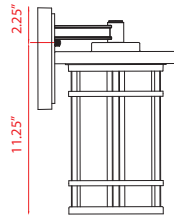

Back Plate measures:
6.75"W x 10"H

| A |

Back Plate measures:
5.75"W x 8.25"H

| B |

Back Plate measures:
4.5"W x 6.75"H

| C |

Back Plate measures:
4.5"W x 5.5"H

| D |

| G |

Product	Bulbs/Wattage	L/Ext.	W	H	Overall-H	Chain/Rods Length	Wire Length	Ceiling/Wall Plate Size
A	570XL-ORB	(1) 60W-m	13.75"	12"	20"	---	---	6.75"W x 10"H
B	570B-ORB	(1) 60W-m	11.25"	10"	16.75"	---	---	5.75"W x 8.25"H
C	570M-ORB	(1) 60W-m	9"	8"	13.5"	---	---	4.5"W x 6.75"H
D	570S-ORB	(1) 60W-m	6.75"	6"	10.75"	---	---	4.5"W x 5.5"H
E	570CHXL-ORB	(1) 60W-m	---	12"	18.75"	93.25"	72" chain	5" diameter
F	570CHB-ORB	(1) 60W-m	---	10"	16.25"	90.5"	72" chain	5" diameter
G	570F-ORB	(3) 40W-m	---	12"	6"	---	---	12" diameter

Back Plate measures:
6.75"W x 10"H

| H |

Back Plate measures:
5.75"W x 8.25"H

| I |

Back Plate measures:
4.5"W x 6.75"H

| J |

Back Plate measures:
4.5"W x 5.5"H

| K |

| L |

| M |

| N |

	Product	Bulbs/Wattage	L/Ext.	W	H	Overall-H	Chain/Rods Length	Wire Length	Ceiling/Wall Plate Size
H	570XL-BK	(1) 60W-m	13.75"	12"	20"	---	---	---	6.75"W x 10"H
I	570B-BK	(1) 60W-m	11.25"	10"	16.75"	---	---	---	5.75"W x 8.25"H
J	570M-BK	(1) 60W-m	9"	8"	13.5"	---	---	---	4.5"W x 6.75"H
K	570S-BK	(1) 60W-m	6.75"	6"	10.75"	---	---	---	4.5"W x 5.5"H
L	570CHXL-BK	(1) 60W-m	---	12"	18.75"	93.25"	72" chain	110"	5" diameter
M	570CHB-BK	(1) 60W-m	---	10"	16.25"	90.5"	72" chain	110"	5" diameter
N	570F-BK	(3) 40W-m	---	12"	6"	---	---	---	12" diameter