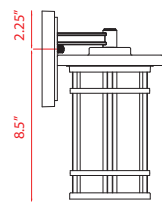

Back Plate measures:
6.75"W x 10"H

| A |

Back Plate measures:
5.75"W x 8.25"H

| B |

Back Plate measures:
4.5"W x 6.75"H

| C |

Back Plate measures:
4.5"W x 5.5"H

| D |

| G |

Product	Bulbs/Wattage	L/Ext.	W	H	Overall-H	Chain/Rods Length	Wire Length	Ceiling/Wall Plate Size
A	570XL-ORB	(1) 60W-m	13.75"	12"	20"	---	---	6.75"W x 10"H
B	570B-ORB	(1) 60W-m	11.25"	10"	16.75"	---	---	5.75"W x 8.25"H
C	570M-ORB	(1) 60W-m	9"	8"	13.5"	---	---	4.5"W x 6.75"H
D	570S-ORB	(1) 60W-m	6.75"	6"	10.75"	---	---	4.5"W x 5.5"H
E	570CHXL-ORB	(1) 60W-m	---	12"	18.75"	93.25"	72" chain	5" diameter
F	570CHB-ORB	(1) 60W-m	---	10"	16.25"	90.5"	72" chain	5" diameter
G	570F-ORB	(3) 40W-m	---	12"	6"	---	---	12" diameter

Back Plate measures:
6.75"W x 10"H

| H |

Back Plate measures:
5.75"W x 8.25"H

| I |

Back Plate measures:
4.5"W x 6.75"H

| J |

Back Plate measures:
4.5"W x 5.5"H

| K |

| L |

| M |

| N |

	Product	Bulbs/Wattage	L/Ext.	W	H	Overall-H	Chain/Rods Length	Wire Length	Ceiling/Wall Plate Size
H	570XL-BK	(1) 60W-m	13.75"	12"	20"	---	---	---	6.75"W x 10"H
I	570B-BK	(1) 60W-m	11.25"	10"	16.75"	---	---	---	5.75"W x 8.25"H
J	570M-BK	(1) 60W-m	9"	8"	13.5"	---	---	---	4.5"W x 6.75"H
K	570S-BK	(1) 60W-m	6.75"	6"	10.75"	---	---	---	4.5"W x 5.5"H
L	570CHXL-BK	(1) 60W-m	---	12"	18.75"	93.25"	72" chain	110"	5" diameter
M	570CHB-BK	(1) 60W-m	---	10"	16.25"	90.5"	72" chain	110"	5" diameter
N	570F-BK	(3) 40W-m	---	12"	6"	---	---	---	12" diameter