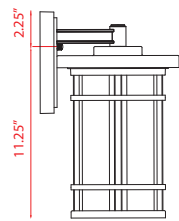

Back Plate measures:
6.75"W x 10"H

| A |

Back Plate measures:
5.75"W x 8.25"H

| B |

Back Plate measures:
4.5"W x 6.75"H

| C |

Back Plate measures:
4.5"W x 5.5"H

| D |

| G |

Product	Bulbs/Wattage	L/Ext.	W	H	Overall-H	Chain/Rods Length	Wire Length	Ceiling/Wall Plate Size
A	570XL-ORB	(1) 60W-m	13.75"	12"	20"	---	---	6.75"W x 10"H
B	570B-ORB	(1) 60W-m	11.25"	10"	16.75"	---	---	5.75"W x 8.25"H
C	570M-ORB	(1) 60W-m	9"	8"	13.5"	---	---	4.5"W x 6.75"H
D	570S-ORB	(1) 60W-m	6.75"	6"	10.75"	---	---	4.5"W x 5.5"H
E	570CHXL-ORB	(1) 60W-m	---	12"	18.75"	93.25"	72" chain	5" diameter
F	570CHB-ORB	(1) 60W-m	---	10"	16.25"	90.5"	72" chain	5" diameter
G	570F-ORB	(3) 40W-m	---	12"	6"	---	---	12" diameter

Back Plate measures:
6.75"W x 10"H

| H |

Back Plate measures:
5.75"W x 8.25"H

| I |

Back Plate measures:
4.5"W x 6.75"H

| J |

Back Plate measures:
4.5"W x 5.5"H

| K |

| L |

| M |

| N |

	Product	Bulbs/Wattage	L/Ext.	W	H	Overall-H	Chain/Rods Length	Wire Length	Ceiling/Wall Plate Size
H	570XL-BK	(1) 60W-m	13.75"	12"	20"	---	---	---	6.75"W x 10"H
I	570B-BK	(1) 60W-m	11.25"	10"	16.75"	---	---	---	5.75"W x 8.25"H
J	570M-BK	(1) 60W-m	9"	8"	13.5"	---	---	---	4.5"W x 6.75"H
K	570S-BK	(1) 60W-m	6.75"	6"	10.75"	---	---	---	4.5"W x 5.5"H
L	570CHXL-BK	(1) 60W-m	---	12"	18.75"	93.25"	72" chain	110"	5" diameter
M	570CHB-BK	(1) 60W-m	---	10"	16.25"	90.5"	72" chain	110"	5" diameter
N	570F-BK	(3) 40W-m	---	12"	6"	---	---	---	12" diameter