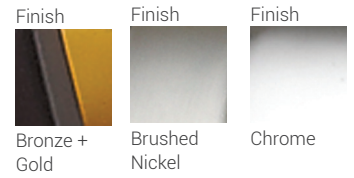

Aideen

Sleek and contemporary, the Aideen collection incorporates rectangular and square shapes to achieve its cutting edge design. Matte opal shades are paired with a choice of three finishes which include Brushed Nickel, Chrome, and a modern Bronze and Gold combination.

| A |

| B |

| D |

| C |

	Product	Available Finish	Bulbs/Wattage	L/ext.	W	H	Overall-H	Chain/Rods Length	Wire Length	Ceiling Plate Size
A	6000-12-BZGD	BZGD, BN, CH	(12) 60W-c	18.25"	24.25"	38.5"	86.5"	3x12" + 1x6" + 1x3" rods	110"	4.75" diameter
B	6000-8B-CH	BZGD, BN, CH	(8) 60W-c	17.25"	19.75"	29"	77"	3x12" + 1x6" + 1x3" rods	110"	4.75" diameter
C	6000-8A-BN	BZGD, BN, CH	(8) 60W-c	21"	24.25"	16"	64"	3x12" + 1x6" + 1x3" rods	110"	4.75" diameter
D	6000MP-BZGD	BZGD, BN, CH	(2) 60W-c	5.75"	11"	14.75"	63"	3x12" + 1x6" + 1x3" rods	110"	4.75" diameter