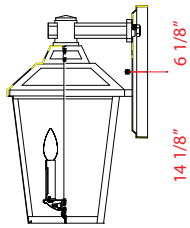

Back Plate measures:
6"W x 12.5"H

| A |

Fixtures "D" and "E" are compatible with 533PM-BK.

| D |

| E |

Back Plate measures:
5.25"W x 11.25"H

| B |

Fixtures "F" and "G" are compatible with SQPM-BK.

| F |

| G |

Back Plate measures:
4.5"W x 8.5"H

| C |

	Product	Bulbs/Wattage	L/ext.	W	H	Ceiling/Wall Plate Size
A	539B-BK	(3) 60W-c	13.25"	11"	20.25"	6"W x 12.5"H
B	539M-BK	(3) 60W-c	10.75"	9"	16.75"	5.25"W x 11.25"H
C	539S-BK	(1) 100W-m	9"	7.75"	13.25"	4.5"W x 8.5"H
D	539PHBR-BK	(3) 60W-c	----	11"	20.5"	----
E	539PHMR-BK	(3) 60W-c	----	9"	17.5"	----
F	539PHBS-BK	(3) 60W-c	----	11"	19"	----
G	539PHMS-BK	(3) 60W-c	----	9"	16"	----

| L |

| M |

| H |

| I |

| J |

| K |

	Product	Bulbs/Wattage	W	H	Overall-H	Chain/Rods Length	Wire Length	Ceiling/Wall Plate Size
H	539PHBS-536P-BK	(3) 60W-c	11"	114"	----	----	----	----
I	539PHMS-536P-BK	(3) 60W-c	9.25"	111"	----	----	----	----
J	539PHBR-519P-BK	(3) 60W-c	11"	114.25"	----	----	----	----
K	539PHMR-519P-BK	(3) 60W-c	10"	111.25"	----	----	----	----
L	539CHB-BK	(3) 60W-c	11"	19"	80"	60" chain	110"	5" diameter
M	539CHM-BK	(3) 60W-c	9"	16"	77"	60" chain	110"	5" diameter

Back Plate measures:
6"W x 12.5"H

| A |

Back Plate measures:
5.25"W x 11.25"H

| B |

Back Plate measures:
4.5"W x 8.5"H

| C |

| D |

Fixtures "D" and "E"
are compatible
with 533PM-ORB.