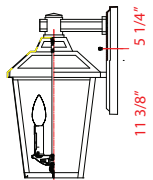

Back Plate measures:
6"W x 12.5"H

| A |

Fixtures "D" and "E" are compatible with 533PM-BK.

| D |

| E |

Back Plate measures:
5.25"W x 11.25"H

| B |

Fixtures "F" and "G" are compatible with SQPM-BK.

| F |

| G |

Back Plate measures:
4.5"W x 8.5"H

| C |

	Product	Bulbs/Wattage	L/ext.	W	H	Ceiling/Wall Plate Size
A	539B-BK	(3) 60W-c	13.25"	11"	20.25"	6"W x 12.5"H
B	539M-BK	(3) 60W-c	10.75"	9"	16.75"	5.25"W x 11.25"H
C	539S-BK	(1) 100W-m	9"	7.75"	13.25"	4.5"W x 8.5"H
D	539PHBR-BK	(3) 60W-c	----	11"	20.5"	----
E	539PHMR-BK	(3) 60W-c	----	9"	17.5"	----
F	539PHBS-BK	(3) 60W-c	----	11"	19"	----
G	539PHMS-BK	(3) 60W-c	----	9"	16"	----

| L |

| M |

| H |

| I |

| J |

| K |

	Product	Bulbs/Wattage	W	H	Overall-H	Chain/Rods Length	Wire Length	Ceiling/Wall Plate Size
H	539PHBS-536P-BK	(3) 60W-c	11"	114"	----	----	----	----
I	539PHMS-536P-BK	(3) 60W-c	9.25"	111"	----	----	----	----
J	539PHBR-519P-BK	(3) 60W-c	11"	114.25"	----	----	----	----
K	539PHMR-519P-BK	(3) 60W-c	10"	111.25"	----	----	----	----
L	539CHB-BK	(3) 60W-c	11"	19"	80"	60" chain	110"	5" diameter
M	539CHM-BK	(3) 60W-c	9"	16"	77"	60" chain	110"	5" diameter

Back Plate measures:
6"W x 12.5"H

| A |

Back Plate measures:
5.25"W x 11.25"H

| B |

Back Plate measures:
4.5"W x 8.5"H

| C |

| D |

Fixtures "D" and "E"
are compatible
with 533PM-ORB.