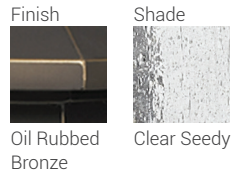

| L |

	Product	Bulbs/Wattage	W	H	Overall-H	Chain/Rods Length	Wire Length	Ceiling/Wall Plate Size
H	539PHBS-536P-ORB	(3) 60W-c	11"	114"	----	----	----	----
I	539PHMS-536P-ORB	(3) 60W-c	9.25"	111"	----	----	----	----
J	539PHBR-519P-ORB	(3) 60W-c	11"	114.25"	----	----	----	----
K	539PHMR-519P-ORB	(3) 60W-c	10"	111.25"	----	----	----	----
L	539CHB-ORB	(3) 60W-c	11"	19"	80"	60" chain	110"	5" diameter
M	539CHM-ORB	(3) 60W-c	9"	16"	77"	60" chain	110"	5" diameter

All post lights come complete with mounting template, bolts and cap nuts. Cut post to suit desired height