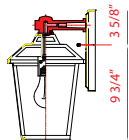

Back Plate measures:
6"W x 12.5"H

| A |

Fixtures "D" and "E" are compatible with 533PM-BK.

| D |

| E |

Back Plate measures:
5.25"W x 11.25"H

| B |

Fixtures "F" and "G" are compatible with SQPM-BK.

| F |

| G |

Back Plate measures:
4.5"W x 8.5"H

| C |

	Product	Bulbs/Wattage	L/ext.	W	H	Ceiling/Wall Plate Size
A	539B-BK	(3) 60W-c	13.25"	11"	20.25"	6"W x 12.5"H
B	539M-BK	(3) 60W-c	10.75"	9"	16.75"	5.25"W x 11.25"H
C	539S-BK	(1) 100W-m	9"	7.75"	13.25"	4.5"W x 8.5"H
D	539PHBR-BK	(3) 60W-c	----	11"	20.5"	----
E	539PHMR-BK	(3) 60W-c	----	9"	17.5"	----
F	539PHBS-BK	(3) 60W-c	----	11"	19"	----
G	539PHMS-BK	(3) 60W-c	----	9"	16"	----

| L |

| M |

| H |

| I |

| J |

| K |

	Product	Bulbs/Wattage	W	H	Overall-H	Chain/Rods Length	Wire Length	Ceiling/Wall Plate Size
H	539PHBS-536P-BK	(3) 60W-c	11"	114"	----	----	----	----
I	539PHMS-536P-BK	(3) 60W-c	9.25"	111"	----	----	----	----
J	539PHBR-519P-BK	(3) 60W-c	11"	114.25"	----	----	----	----
K	539PHMR-519P-BK	(3) 60W-c	10"	111.25"	----	----	----	----
L	539CHB-BK	(3) 60W-c	11"	19"	80"	60" chain	110"	5" diameter
M	539CHM-BK	(3) 60W-c	9"	16"	77"	60" chain	110"	5" diameter

Back Plate measures:
6"W x 12.5"H

| A |

Back Plate measures:
5.25"W x 11.25"H

| B |

Back Plate measures:
4.5"W x 8.5"H

| C |

| D |

Fixtures "D" and "E"
are compatible
with 533PM-ORB.