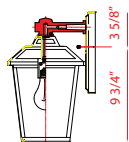

Back Plate measures:
6"W x 12.5"H

| A |

Fixtures "D" and "E" are compatible with 533PM-BK.

| D |

| E |

Back Plate measures:
5.25"W x 11.25"H

| B |

Fixtures "F" and "G" are compatible with SQPM-BK.

| F |

| G |

Back Plate measures:
4.5"W x 8.5"H

| C |

	Product	Bulbs/Wattage	L/ext.	W	H	Ceiling/Wall Plate Size
A	539B-BK	(3) 60W-c	13.25"	11"	20.25"	6"W x 12.5"H
B	539M-BK	(3) 60W-c	10.75"	9"	16.75"	5.25"W x 11.25"H
C	539S-BK	(1) 100W-m	9"	7.75"	13.25"	4.5"W x 8.5"H
D	539PHBR-BK	(3) 60W-c	----	11"	20.5"	----
E	539PHMR-BK	(3) 60W-c	----	9"	17.5"	----
F	539PHBS-BK	(3) 60W-c	----	11"	19"	----
G	539PHMS-BK	(3) 60W-c	----	9"	16"	----

| L |

| M |

| H |

| I |

| J |

| K |

	Product	Bulbs/Wattage	W	H	Overall-H	Chain/Rods Length	Wire Length	Ceiling/Wall Plate Size
H	539PHBS-536P-BK	(3) 60W-c	11"	114"	----	----	----	----
I	539PHMS-536P-BK	(3) 60W-c	9.25"	111"	----	----	----	----
J	539PHBR-519P-BK	(3) 60W-c	11"	114.25"	----	----	----	----
K	539PHMR-519P-BK	(3) 60W-c	10"	111.25"	----	----	----	----
L	539CHB-BK	(3) 60W-c	11"	19"	80"	60" chain	110"	5" diameter
M	539CHM-BK	(3) 60W-c	9"	16"	77"	60" chain	110"	5" diameter

Back Plate measures:
6"W x 12.5"H

| A |

Back Plate measures:
5.25"W x 11.25"H

| B |

Back Plate measures:
4.5"W x 8.5"H

| C |

| D |

Fixtures "D" and "E"
are compatible
with 533PM-ORB.