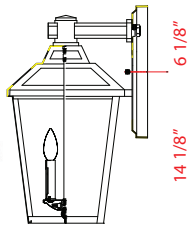

Back Plate measures:
6"W x 12.5"H

| A |

Fixtures "D" and "E" are compatible with 533PM-BK.

| D |

| E |

Back Plate measures:
5.25"W x 11.25"H

| B |

Fixtures "F" and "G" are compatible with SQPM-BK.

| F |

| G |

Back Plate measures:
4.5"W x 8.5"H

| C |

	Product	Bulbs/Wattage	L/ext.	W	H	Ceiling/Wall Plate Size
A	539B-BK	(3) 60W-c	13.25"	11"	20.25"	6"W x 12.5"H
B	539M-BK	(3) 60W-c	10.75"	9"	16.75"	5.25"W x 11.25"H
C	539S-BK	(1) 100W-m	9"	7.75"	13.25"	4.5"W x 8.5"H
D	539PHBR-BK	(3) 60W-c	----	11"	20.5"	----
E	539PHMR-BK	(3) 60W-c	----	9"	17.5"	----
F	539PHBS-BK	(3) 60W-c	----	11"	19"	----
G	539PHMS-BK	(3) 60W-c	----	9"	16"	----

| L |

| M |

| H |

| I |

| J |

| K |

	Product	Bulbs/Wattage	W	H	Overall-H	Chain/Rods Length	Wire Length	Ceiling/Wall Plate Size
H	539PHBS-536P-BK	(3) 60W-c	11"	114"	----	----	----	----
I	539PHMS-536P-BK	(3) 60W-c	9.25"	111"	----	----	----	----
J	539PHBR-519P-BK	(3) 60W-c	11"	114.25"	----	----	----	----
K	539PHMR-519P-BK	(3) 60W-c	10"	111.25"	----	----	----	----
L	539CHB-BK	(3) 60W-c	11"	19"	80"	60" chain	110"	5" diameter
M	539CHM-BK	(3) 60W-c	9"	16"	77"	60" chain	110"	5" diameter

Back Plate measures:
6"W x 12.5"H

| A |

Back Plate measures:
5.25"W x 11.25"H

| B |

Back Plate measures:
4.5"W x 8.5"H

| C |

| D |

Fixtures "D" and "E"
are compatible
with 533PM-ORB.