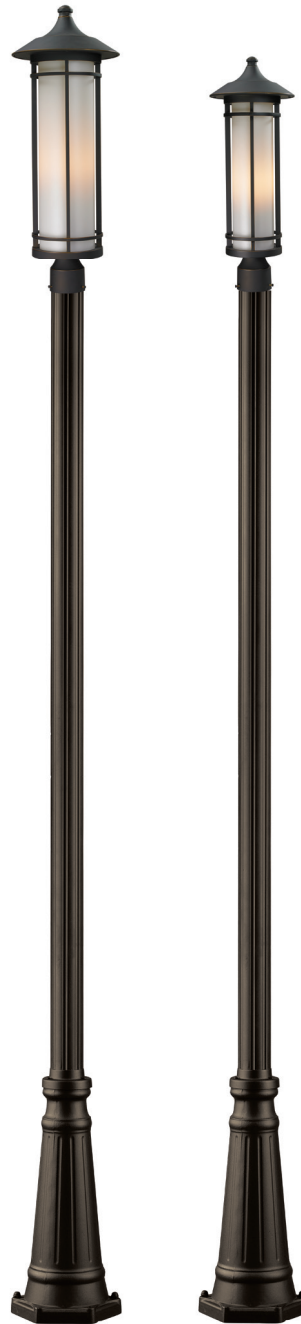

| A |

Back Plate measures:
5.25"W x 10.5"H

| B |

Back Plate measures:
4.75"W x 8.5"H

| C |

Back Plate measures:
4.75"W x 8.5"H

| D |

| E |

| F |

| G |

| H |

| I |

Fixtures "D" and "E" are compatible with 533PM-BK.

	Product	Bulbs/Wattage	L/ext.	W	H	Overall-H	Chain/Rods Length	Wire Length	Ceiling Plate Size
A	527B-BK	(1) 100W-m	11.25"	10"	18.25"	---	---	---	5.25"W x 10.5"H
B	527M-BK	(1) 100W-m	9.25"	8.25"	14.75"	---	---	---	4.75"W x 8.5"H
C	527S-BK	(1) 100W-m	7"	6"	11.5"	---	---	---	4.75"W x 8.5"H
D	527PHB-BK	(1) 100W-m	---	10"	20.75"	---	---	---	---
E	527PHM-BK	(1) 100W-m	---	8.25"	16.75"	---	---	---	---
F	527CHB-BK	(1) 100W-m	---	10"	17.25"	78.25"	60" chain	110"	5" diameter
G	527CHM-BK	(1) 100W-m	---	8.25"	14.25"	75.25"	60" chain	110"	5" diameter
H	527PHB-519P-BK	(1) 100W-m	---	10"	114.5"	---	---	---	---
I	527MP3-519P-BK	(3) 100W-m	---	24"	100"	---	---	---	---

All post lights come complete with mounting template, bolts and cap nuts.
Cut post to suit desired height.

Woodland

Clean contemporary styling on a traditional look make these fixtures well suited for any home. Today's contemporary homes, as well as homes of the craftsmen style, are particularly well suited. These cast aluminum fixtures are available in Black or Oil Rubbed Bronze finish with Matte Opal glass.

| I |

Back Plate measures:
5.25"W x 10.5"H

| L |

| J |

Back Plate measures:
4.75"W x 8.5"H

| M |

| K |

Back Plate measures:
4.75"W x 8.5"H