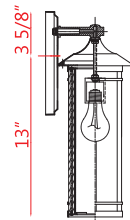

Back Plate measures:
5.25"W x 10.5"H

| A |

Back Plate measures:
4.75"W x 8.5"H

| B |

Back Plate measures:
4.75"W x 8.5"H

| C |

| D |

| E |

| F |

Fixtures "D" and "E" are compatible with 533PM-BK.

| G |

| H |

	Product	Bulbs/Wattage	L/ext.	W	H	Overall-H	Chain/Rods Length	Wire Length	Ceiling Plate Size
A	529B-BK	(1) 100W-m	11.25"	10"	25.5"	---	---	---	5.25"W x 10.5"H
B	529M-BK	(1) 100W-m	9.25"	8.25"	20.25"	---	---	---	4.75"W x 8.5"H
C	529S-BK	(1) 100W-m	7"	6"	16.75"	---	---	---	4.75"W x 8.5"H
D	529PHB-BK	(1) 100W-m	---	10"	28"	---	---	---	---
E	529PHM-BK	(1) 100W-m	---	8.25"	22.25"	---	---	---	---
F	529CHB-BK	(1) 100W-m	---	10"	24.5"	85.5"	60" chain	110"	5" diameter
G	529PHB-519P-BK	(1) 100W-m	---	10"	121.75"	---	---	---	---
H	529PHM-519P-BK	(1) 100W-m	---	10"	116"	---	---	---	---

| I |

Back Plate measures:
5.25"W x 10.5"H

| L |

| J |

Back Plate measures:
4.75"W x 8.5"H

| M |

| K |

Back Plate measures:
4.75"W x 8.5"H

| N |

| O |

Fixtures "P" and "Q"
are compatible
with 533PM-ORB.

| P |

| Q |

	Product	Bulbs/Wattage	L/ext.	W	H	Overall-H	Chain/Rods Length	Wire Length	Ceiling Plate Size
I	530B-ORB	(1) 100W-m	11.25"	10"	25.5"	---	---	---	5.25"W x 10.5"H
J	530M-ORB	(1) 100W-m	9.25"	8.25"	20.25"	---	---	---	4.75"W x 8.5"H
K	530S-ORB	(1) 100W-m	7"	6"	16.75"	---	---	---	4.75"W x 8.5"H
L	530CHB-ORB	(1) 100W-m	---	10"	24.5"	85.5"	60" chain	110"	5" diameter
M	530CHM-ORB	(1) 100W-m	---	8.25"	20"	81"	60" chain	110"	5" diameter
N	530PHB-519P-ORB	(1) 100W-m	---	10"	121.75"	---	---	---	---
O	530PHM-519P-ORB	(1) 100W-m	---	10"	116"	---	---	---	---
P	530PHB-ORB	(1) 100W-m	---	10"	28"	---	---	---	---
Q	530PHM-ORB	(1) 100W-m	---	8.25"	22.25"	---	---	---	---