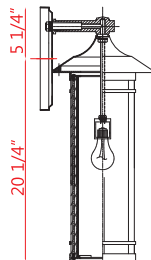

| A |

Back Plate measures:
5.25"W x 10.5"H

| B |

Back Plate measures:
4.75"W x 8.5"H

| C |

Back Plate measures:
4.75"W x 8.5"H

| D |

| E |

Back Plate measures:
5.25"W x 10.5"H

| J |

Back Plate measures:
4.75"W x 8.5"H

| K |

Back Plate measures:
4.75"W x 8.5"H

| L |

| M |

| N |

| O |

| P |

| Q |

Fixtures "P" and "Q" are compatible with 533PM-ORB.

	Product	Bulbs/Wattage	L/ext.	W	H	Overall-H	Chain/Rods Length	Wire Length	Ceiling Plate Size
J	528B-ORB	(1) 100W-m	11.25"	10"	18.25"	---	---	---	5.25"W x 10.5"H
K	528M-ORB	(1) 100W-m	9.25"	8.25"	14.75"	---	---	---	4.75"W x 8.5"H
L	528S-ORB	(1) 100W-m	7"	6"	11.5"	---	---	---	4.75"W x 8.5"H
M	528CHB-ORB	(1) 100W-m	---	10"	17.25"	78.25"	60" chain	110"	5" diameter
N	528CHM-ORB	(1) 100W-m	---	8.25"	14.25"	75.25"	60" chain	110"	5" diameter
O	528PHM-519P-ORB	(1) 100W-m	---	10"	110.5"	---	---	---	---
P	528PHB-ORB	(1) 100W-m	---	10"	20.75"	---	---	---	---
Q	528PHM-ORB	(1) 100W-m	---	8.25"	16.75"	---	---	---	---

Back Plate measures:
5.25"W x 10.5"H

| A |

Back Plate measures:
4.75"W x 8.5"H

| B |

Back Plate measures:
4.75"W x 8.5"H

| C |

| D |

| E |