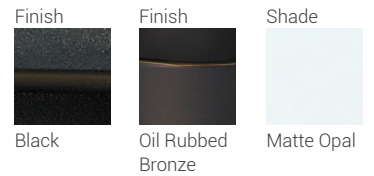

Woodland

Clean contemporary styling on a traditional look make these fixtures well suited for any home. Today's contemporary homes, as well as homes of the craftsmen style, are particularly well suited. These cast aluminum fixtures are available in Black or Oil Rubbed Bronze finish with Matte Opal glass.

| F |

| G |

| H |

| I |

Fixtures "D" and "E" are compatible with 533PM-BK.

	Product	Bulbs/Wattage	L/ext.	W	H	Overall-H	Chain/Rods Length	Wire Length	Ceiling Plate Size
A	527B-BK	(1) 100W-m	11.25"	10"	18.25"	---	---	---	5.25"W x 10.5"H
B	527M-BK	(1) 100W-m	9.25"	8.25"	14.75"	---	---	---	4.75"W x 8.5"H
C	527S-BK	(1) 100W-m	7"	6"	11.5"	---	---	---	4.75"W x 8.5"H
D	527PHB-BK	(1) 100W-m	---	10"	20.75"	---	---	---	---
E	527PHM-BK	(1) 100W-m	---	8.25"	16.75"	---	---	---	---
F	527CHB-BK	(1) 100W-m	---	10"	17.25"	78.25"	60" chain	110"	5" diameter
G	527CHM-BK	(1) 100W-m	---	8.25"	14.25"	75.25"	60" chain	110"	5" diameter
H	527PHB-519P-BK	(1) 100W-m	---	10"	114.5"	---	---	---	---
I	527MP3-519P-BK	(3) 100W-m	---	24"	100"	---	---	---	---

All post lights come complete with mounting template, bolts and cap nuts.
Cut post to suit desired height.

Woodland

Clean contemporary styling on a traditional look make these fixtures well suited for any home. Today's contemporary homes, as well as homes of the craftsmen style, are particularly well suited. These cast aluminum fixtures are available in Black or Oil Rubbed Bronze finish with Matte Opal glass.