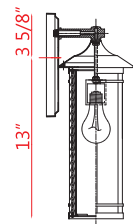

| A |

Back Plate measures:
5.25"W x 10.5"H

| B |

Back Plate measures:
4.75"W x 8.5"H

| C |

Back Plate measures:
4.75"W x 8.5"H

| D |

| E |

Back Plate measures:
5.25"W x 10.5"H

| J |

Back Plate measures:
4.75"W x 8.5"H

| K |

Back Plate measures:
4.75"W x 8.5"H

| L |

| M |

| N |

| O |

| P |

| Q |

Fixtures "P" and "Q" are compatible with 533PM-ORB.

	Product	Bulbs/Wattage	L/ext.	W	H	Overall-H	Chain/Rods Length	Wire Length	Ceiling Plate Size
J	528B-ORB	(1) 100W-m	11.25"	10"	18.25"	---	---	---	5.25"W x 10.5"H
K	528M-ORB	(1) 100W-m	9.25"	8.25"	14.75"	---	---	---	4.75"W x 8.5"H
L	528S-ORB	(1) 100W-m	7"	6"	11.5"	---	---	---	4.75"W x 8.5"H
M	528CHB-ORB	(1) 100W-m	---	10"	17.25"	78.25"	60" chain	110"	5" diameter
N	528CHM-ORB	(1) 100W-m	---	8.25"	14.25"	75.25"	60" chain	110"	5" diameter
O	528PHM-519P-ORB	(1) 100W-m	---	10"	110.5"	---	---	---	---
P	528PHB-ORB	(1) 100W-m	---	10"	20.75"	---	---	---	---
Q	528PHM-ORB	(1) 100W-m	---	8.25"	16.75"	---	---	---	---

Back Plate measures:
5.25"W x 10.5"H

| A |

Back Plate measures:
4.75"W x 8.5"H

| B |

Back Plate measures:
4.75"W x 8.5"H

| C |

| D |

| E |