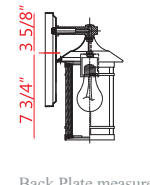

| A |

Back Plate measures:
5.25"W x 10.5"H

| B |

Back Plate measures:
4.75"W x 8.5"H

| C |

Back Plate measures:
4.75"W x 8.5"H

| D |

| E |

| F |

| G |

| H |

| I |

Fixtures "D" and "E" are compatible with 533PM-BK.

	Product	Bulbs/Wattage	L/ext.	W	H	Overall-H	Chain/Rods Length	Wire Length	Ceiling Plate Size
A	527B-BK	(1) 100W-m	11.25"	10"	18.25"	---	---	---	5.25"W x 10.5"H
B	527M-BK	(1) 100W-m	9.25"	8.25"	14.75"	---	---	---	4.75"W x 8.5"H
C	527S-BK	(1) 100W-m	7"	6"	11.5"	---	---	---	4.75"W x 8.5"H
D	527PHB-BK	(1) 100W-m	---	10"	20.75"	---	---	---	---
E	527PHM-BK	(1) 100W-m	---	8.25"	16.75"	---	---	---	---
F	527CHB-BK	(1) 100W-m	---	10"	17.25"	78.25"	60" chain	110"	5" diameter
G	527CHM-BK	(1) 100W-m	---	8.25"	14.25"	75.25"	60" chain	110"	5" diameter
H	527PHB-519P-BK	(1) 100W-m	---	10"	114.5"	---	---	---	---
I	527MP3-519P-BK	(3) 100W-m	---	24"	100"	---	---	---	---

Back Plate measures:
5.25"W x 10.5"H

| J |

Back Plate measures:
4.75"W x 8.5"H

| K |

Back Plate measures:
4.75"W x 8.5"H

| L |

| M |

| N |

Back Plate measures:
5.25"W x 10.5"H

| A |

Back Plate measures:
4.75"W x 8.5"H

| B |

Back Plate measures:
4.75"W x 8.5"H

| C |

| D |

| E |