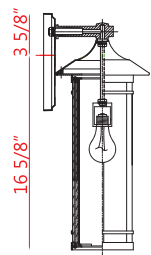

| A |

Back Plate measures:
5.25"W x 10.5"H

| B |

Back Plate measures:
4.75"W x 8.5"H

| C |

Back Plate measures:
4.75"W x 8.5"H

| D |

| E |

Back Plate measures:
5.25"W x 10.5"H

| J |

Back Plate measures:
4.75"W x 8.5"H

| K |

Back Plate measures:
4.75"W x 8.5"H

| L |

| M |

| N |

| O |

| P |

| Q |

Fixtures "P" and "Q" are compatible with 533PM-ORB.

	Product	Bulbs/Wattage	L/ext.	W	H	Overall-H	Chain/Rods Length	Wire Length	Ceiling Plate Size
J	528B-ORB	(1) 100W-m	11.25"	10"	18.25"	---	---	---	5.25"W x 10.5"H
K	528M-ORB	(1) 100W-m	9.25"	8.25"	14.75"	---	---	---	4.75"W x 8.5"H
L	528S-ORB	(1) 100W-m	7"	6"	11.5"	---	---	---	4.75"W x 8.5"H
M	528CHB-ORB	(1) 100W-m	---	10"	17.25"	78.25"	60" chain	110"	5" diameter
N	528CHM-ORB	(1) 100W-m	---	8.25"	14.25"	75.25"	60" chain	110"	5" diameter
O	528PHM-519P-ORB	(1) 100W-m	---	10"	110.5"	---	---	---	---
P	528PHB-ORB	(1) 100W-m	---	10"	20.75"	---	---	---	---
Q	528PHM-ORB	(1) 100W-m	---	8.25"	16.75"	---	---	---	---

Back Plate measures:
5.25"W x 10.5"H

| A |

Back Plate measures:
4.75"W x 8.5"H

| B |

Back Plate measures:
4.75"W x 8.5"H

| C |

| D |

| E |