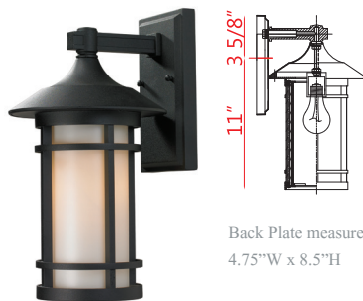

| A |

Back Plate measures:
5.25"W x 10.5"H

| B |

Back Plate measures:
4.75"W x 8.5"H

| C |

Back Plate measures:
4.75"W x 8.5"H

| D |

| E |

| F |

| G |

| H |

| I |

Fixtures "D" and "E" are compatible with 533PM-BK.

	Product	Bulbs/Wattage	L/ext.	W	H	Overall-H	Chain/Rods Length	Wire Length	Ceiling Plate Size
A	527B-BK	(1) 100W-m	11.25"	10"	18.25"	---	---	---	5.25"W x 10.5"H
B	527M-BK	(1) 100W-m	9.25"	8.25"	14.75"	---	---	---	4.75"W x 8.5"H
C	527S-BK	(1) 100W-m	7"	6"	11.5"	---	---	---	4.75"W x 8.5"H
D	527PHB-BK	(1) 100W-m	---	10"	20.75"	---	---	---	---
E	527PHM-BK	(1) 100W-m	---	8.25"	16.75"	---	---	---	---
F	527CHB-BK	(1) 100W-m	---	10"	17.25"	78.25"	60" chain	110"	5" diameter
G	527CHM-BK	(1) 100W-m	---	8.25"	14.25"	75.25"	60" chain	110"	5" diameter
H	527PHB-519P-BK	(1) 100W-m	---	10"	114.5"	---	---	---	---
I	527MP3-519P-BK	(3) 100W-m	---	24"	100"	---	---	---	---

Back Plate measures:
5.25"W x 10.5"H

| J |

Back Plate measures:
4.75"W x 8.5"H

| K |

Back Plate measures:
4.75"W x 8.5"H

| L |

| M |

| N |

Back Plate measures:
5.25"W x 10.5"H

| A |

Back Plate measures:
4.75"W x 8.5"H

| B |

Back Plate measures:
4.75"W x 8.5"H

| C |

| D |

| E |