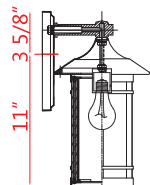

| A |

Back Plate measures:
5.25"W x 10.5"H

| B |

Back Plate measures:
4.75"W x 8.5"H

| C |

Back Plate measures:
4.75"W x 8.5"H

| D |

| E |

| F |

| G |

| H |

| I |

Fixtures "D" and "E" are compatible with 533PM-BK.

	Product	Bulbs/Wattage	L/ext.	W	H	Overall-H	Chain/Rods Length	Wire Length	Ceiling Plate Size
A	527B-BK	(1) 100W-m	11.25"	10"	18.25"	---	---	---	5.25"W x 10.5"H
B	527M-BK	(1) 100W-m	9.25"	8.25"	14.75"	---	---	---	4.75"W x 8.5"H
C	527S-BK	(1) 100W-m	7"	6"	11.5"	---	---	---	4.75"W x 8.5"H
D	527PHB-BK	(1) 100W-m	---	10"	20.75"	---	---	---	---
E	527PHM-BK	(1) 100W-m	---	8.25"	16.75"	---	---	---	---
F	527CHB-BK	(1) 100W-m	---	10"	17.25"	78.25"	60" chain	110"	5" diameter
G	527CHM-BK	(1) 100W-m	---	8.25"	14.25"	75.25"	60" chain	110"	5" diameter
H	527PHB-519P-BK	(1) 100W-m	---	10"	114.5"	---	---	---	---
I	527MP3-519P-BK	(3) 100W-m	---	24"	100"	---	---	---	---

Back Plate measures:
5.25"W x 10.5"H

| J |

Back Plate measures:
4.75"W x 8.5"H

| K |

Back Plate measures:
4.75"W x 8.5"H

| L |

| M |

| N |

Back Plate measures:
5.25"W x 10.5"H

| A |

Back Plate measures:
4.75"W x 8.5"H

| B |

Back Plate measures:
4.75"W x 8.5"H

| C |

| D |

| E |