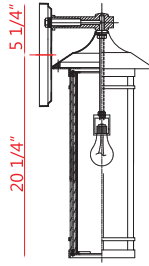

| A |

Back Plate measures:
5.25"W x 10.5"H

| B |

Back Plate measures:
4.75"W x 8.5"H

| C |

Back Plate measures:
4.75"W x 8.5"H

| D |

| E |

Back Plate measures:
5.25"W x 10.5"H

| A |

Back Plate measures:
4.75"W x 8.5"H

| B |

Back Plate measures:
4.75"W x 8.5"H

| C |

| D |

| E |

| F |

Fixtures "D" and "E" are compatible with 533PM-BK.

| G |

| H |

	Product	Bulbs/Wattage	L/ext.	W	H	Overall-H	Chain/Rods Length	Wire Length	Ceiling Plate Size
A	529B-BK	(1) 100W-m	11.25"	10"	25.5"	---	---	---	5.25"W x 10.5"H
B	529M-BK	(1) 100W-m	9.25"	8.25"	20.25"	---	---	---	4.75"W x 8.5"H
C	529S-BK	(1) 100W-m	7"	6"	16.75"	---	---	---	4.75"W x 8.5"H
D	529PHB-BK	(1) 100W-m	---	10"	28"	---	---	---	---
E	529PHM-BK	(1) 100W-m	---	8.25"	22.25"	---	---	---	---
F	529CHB-BK	(1) 100W-m	---	10"	24.5"	85.5"	60" chain	110"	5" diameter
G	529PHB-519P-BK	(1) 100W-m	---	10"	121.75"	---	---	---	---
H	529PHM-519P-BK	(1) 100W-m	---	10"	116"	---	---	---	---

| I |

Back Plate measures:
5.25"W x 10.5"H

| L |

| J |

Back Plate measures:
4.75"W x 8.5"H

| M |

| K |

Back Plate measures:
4.75"W x 8.5"H