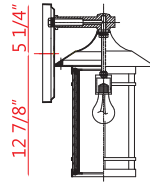

| A |

Back Plate measures:
5.25"W x 10.5"H

| B |

Back Plate measures:
4.75"W x 8.5"H

| C |

Back Plate measures:
4.75"W x 8.5"H

| D |

| E |

| F |

| G |

| H |

| I |

Fixtures "D" and "E" are compatible with 533PM-BK.

	Product	Bulbs/Wattage	L/ext.	W	H	Overall-H	Chain/Rods Length	Wire Length	Ceiling Plate Size
A	527B-BK	(1) 100W-m	11.25"	10"	18.25"	---	---	---	5.25"W x 10.5"H
B	527M-BK	(1) 100W-m	9.25"	8.25"	14.75"	---	---	---	4.75"W x 8.5"H
C	527S-BK	(1) 100W-m	7"	6"	11.5"	---	---	---	4.75"W x 8.5"H
D	527PHB-BK	(1) 100W-m	---	10"	20.75"	---	---	---	---
E	527PHM-BK	(1) 100W-m	---	8.25"	16.75"	---	---	---	---
F	527CHB-BK	(1) 100W-m	---	10"	17.25"	78.25"	60" chain	110"	5" diameter
G	527CHM-BK	(1) 100W-m	---	8.25"	14.25"	75.25"	60" chain	110"	5" diameter
H	527PHB-519P-BK	(1) 100W-m	---	10"	114.5"	---	---	---	---
I	527MP3-519P-BK	(3) 100W-m	---	24"	100"	---	---	---	---

Back Plate measures:
5.25"W x 10.5"H

| J |

Back Plate measures:
4.75"W x 8.5"H

| K |

Back Plate measures:
4.75"W x 8.5"H

| L |

| M |

| N |

Back Plate measures:
5.25"W x 10.5"H

| A |

Back Plate measures:
4.75"W x 8.5"H

| B |

Back Plate measures:
4.75"W x 8.5"H

| C |

| D |

| E |