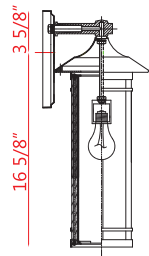

Back Plate measures:
5.25"W x 10.5"H

| A |

Back Plate measures:
4.75"W x 8.5"H

| B |

Back Plate measures:
4.75"W x 8.5"H

| C |

| D |

| E |

| F |

Fixtures "D" and "E" are compatible with 533PM-BK.

| G |

| H |

	Product	Bulbs/Wattage	L/ext.	W	H	Overall-H	Chain/Rods Length	Wire Length	Ceiling Plate Size
A	529B-BK	(1) 100W-m	11.25"	10"	25.5"	---	---	---	5.25"W x 10.5"H
B	529M-BK	(1) 100W-m	9.25"	8.25"	20.25"	---	---	---	4.75"W x 8.5"H
C	529S-BK	(1) 100W-m	7"	6"	16.75"	---	---	---	4.75"W x 8.5"H
D	529PHB-BK	(1) 100W-m	---	10"	28"	---	---	---	---
E	529PHM-BK	(1) 100W-m	---	8.25"	22.25"	---	---	---	---
F	529CHB-BK	(1) 100W-m	---	10"	24.5"	85.5"	60" chain	110"	5" diameter
G	529PHB-519P-BK	(1) 100W-m	---	10"	121.75"	---	---	---	---
H	529PHM-519P-BK	(1) 100W-m	---	10"	116"	---	---	---	---

| I |

Back Plate measures:
5.25"W x 10.5"H

| L |

| J |

Back Plate measures:
4.75"W x 8.5"H

| M |

| K |

Back Plate measures:
4.75"W x 8.5"H

| N |

| O |

Fixtures "P" and "Q"
are compatible
with 533PM-ORB.

| P |

| Q |

	Product	Bulbs/Wattage	L/ext.	W	H	Overall-H	Chain/Rods Length	Wire Length	Ceiling Plate Size
I	530B-ORB	(1) 100W-m	11.25"	10"	25.5"	---	---	---	5.25"W x 10.5"H
J	530M-ORB	(1) 100W-m	9.25"	8.25"	20.25"	---	---	---	4.75"W x 8.5"H
K	530S-ORB	(1) 100W-m	7"	6"	16.75"	---	---	---	4.75"W x 8.5"H
L	530CHB-ORB	(1) 100W-m	---	10"	24.5"	85.5"	60" chain	110"	5" diameter
M	530CHM-ORB	(1) 100W-m	---	8.25"	20"	81"	60" chain	110"	5" diameter
N	530PHB-519P-ORB	(1) 100W-m	---	10"	121.75"	---	---	---	---
O	530PHM-519P-ORB	(1) 100W-m	---	10"	116"	---	---	---	---
P	530PHB-ORB	(1) 100W-m	---	10"	28"	---	---	---	---
Q	530PHM-ORB	(1) 100W-m	---	8.25"	22.25"	---	---	---	---