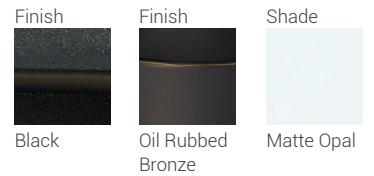

Back Plate measures:
5.25"W x 10.5"H

Back Plate measures:
4.75"W x 8.5"H

Back Plate measures:
4.75"W x 8.5"H

Fixtures "P" and "Q"
are compatible
with 533PM-ORB.

	Product	Bulbs/Wattage	L/ext.	W	H	Overall-H	Chain/Rods Length	Wire Length	Ceiling Plate Size
I	530B-ORB	(1) 100W-m	11.25"	10"	25.5"	---	---	---	5.25"W x 10.5"H
J	530M-ORB	(1) 100W-m	9.25"	8.25"	20.25"	---	---	---	4.75"W x 8.5"H
K	530S-ORB	(1) 100W-m	7"	6"	16.75"	---	---	---	4.75"W x 8.5"H
L	530CHB-ORB	(1) 100W-m	---	10"	24.5"	85.5"	60" chain	110"	5" diameter
M	530CHM-ORB	(1) 100W-m	---	8.25"	20"	81"	60" chain	110"	5" diameter
N	530PHB-519P-ORB	(1) 100W-m	---	10"	121.75"	---	---	---	---
O	530PHM-519P-ORB	(1) 100W-m	---	10"	116"	---	---	---	---
P	530PHB-ORB	(1) 100W-m	---	10"	28"	---	---	---	---
Q	530PHM-ORB	(1) 100W-m	---	8.25"	22.25"	---	---	---	---

All post lights come complete with mounting template, bolts and cap nuts.
Cut post to suit desired height.