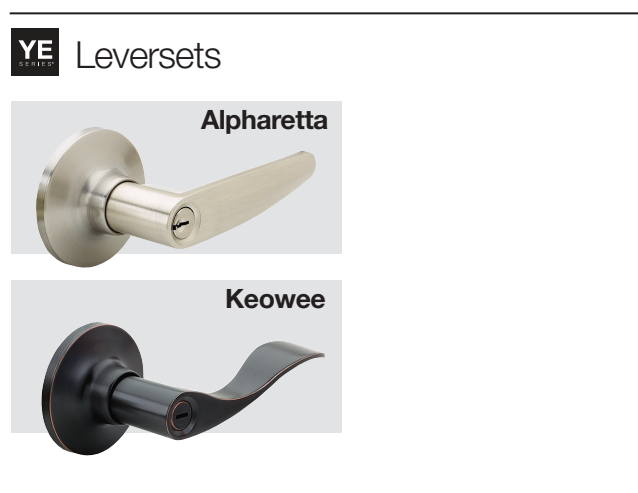

YE SERIES®
Quality at a Value

YE SERIES®

- Meets ANSI Grade 2 Specifications
- Available in 9 Distinctive Finishes
- Lifetime Limited Warranty – Finish and Mechanical
- Easy Install Mounting System – Square Spindle Simplifies Installation - Knobs, Levers
- Pre-Installed Mounting Screws
- Concealed Mounting Screws – Clean Upgraded Lock
- Available KW-1, SC-1 Keyway ETR (Para) Keyway available for Deadbolts and levers only
- Non-Handed Levers – Eliminate Handing Issues
- Push Button Locking – Panic-Free Egress
- Solid Brass Key Cylinder & Housing
- Removable Lever/Knob & Rosettes – Allows for Easy Scratch-Free Installation
- Front Removable Deadbolt Cylinder – Premier Series
- Heavy-Duty Shroud – Added Anti-Pry Security
- Four-Wound Spring Chassis – Heavy-Duty Feel, Eliminates Lever Sag

Product Finish Availability*

	US3	US10BP	US15	US26
Knobs				
Athens	•	•	•	•
Sinclair	•	•	•	•
Levers				
Palladian	•	•	•	•
Alpharetta	•	•	•	•
Keowee	•	•	•	•
Deadbolts				
Single Cylinder	•	•	•	•
Handlesets				
Lenoir	•	•	•	•

*Available as Non-interconnected
**Available as interconnected