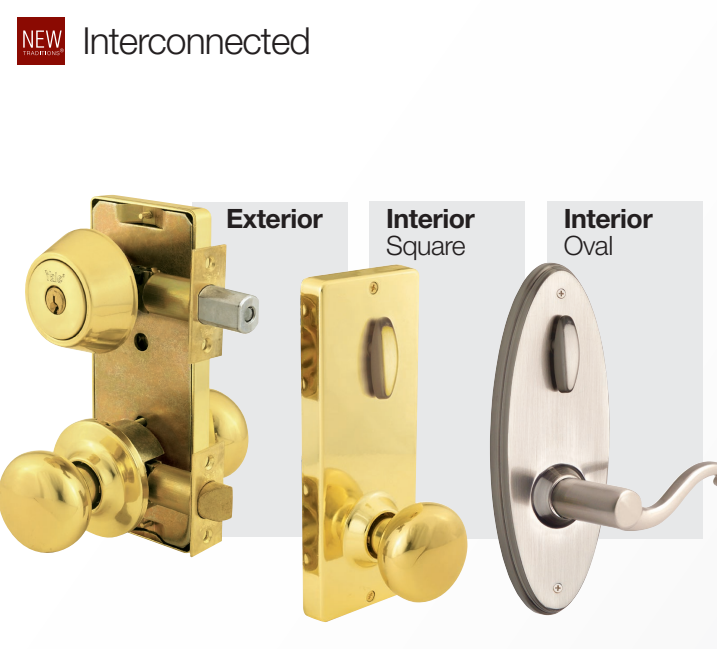

NEW TRADITIONS®
Meets ANSI Grade 3 Specifications

NEW TRADITIONS®

- Meets ANSI Grade 3 Specifications
- Available in 9 Distinctive Finishes
- Lifetime Limited Warranty – Finish and Mechanical
- Quick Install™ Mounting System – Knobs
- Pre-Installed Mounting Screws – Knobs
- Concealed Mounting Screws – Clean Upgraded Lock
- Available KW-1, SC-1 Keyway ETR (Para) Keyway available for Deadbolts and levers only
- Non-Handed Levers – Eliminate Handing Issues
- Solid Brass Key Cylinder
- Removable Lever/Knob & Rosettes – Allows for Easy Scratch-Free Installation

Product Finish Availability*

	US3	US5	US10BP	US15A	US15	US26	GM	TB
Knobs								
Cirrus	•	•	•	•	•	•	•	•
Horizon	•	•	•	•	•	•	•	•
Terra	•	•	•	•	•	•	•	•
Valley	•	•	•	•	•	•	•	•
Levers								
Mesa	•	•	•	•	•	•	•	•
Niagara	•	•	•	•	•	•	•	•
Prairie	•	•	•	•	•	•	•	•
Savannah	•	•	•	•	•	•	•	•
Woodland	•	•	•	•	•	•	•	•
Deadbolts								
810 Dummy	•	•	•	•	•	•	•	•
820 Single Cyl.	•	•	•	•	•	•	•	•
840 Double Cyl.	•	•	•	•	•	•	•	•
860 One-Sided	•	•	•	•	•	•	•	•
880 One Way	•	•	•	•	•	•	•	•
Handlesets								
McKinley	•	•	•	•	•	•	•	•
Teton	•	•	•	•	•	•	•	•
Rainier	•	•	•	•	•	•	•	•

* Check current Yale Price Book for complete listing of product function and the availability in each finish listed above.