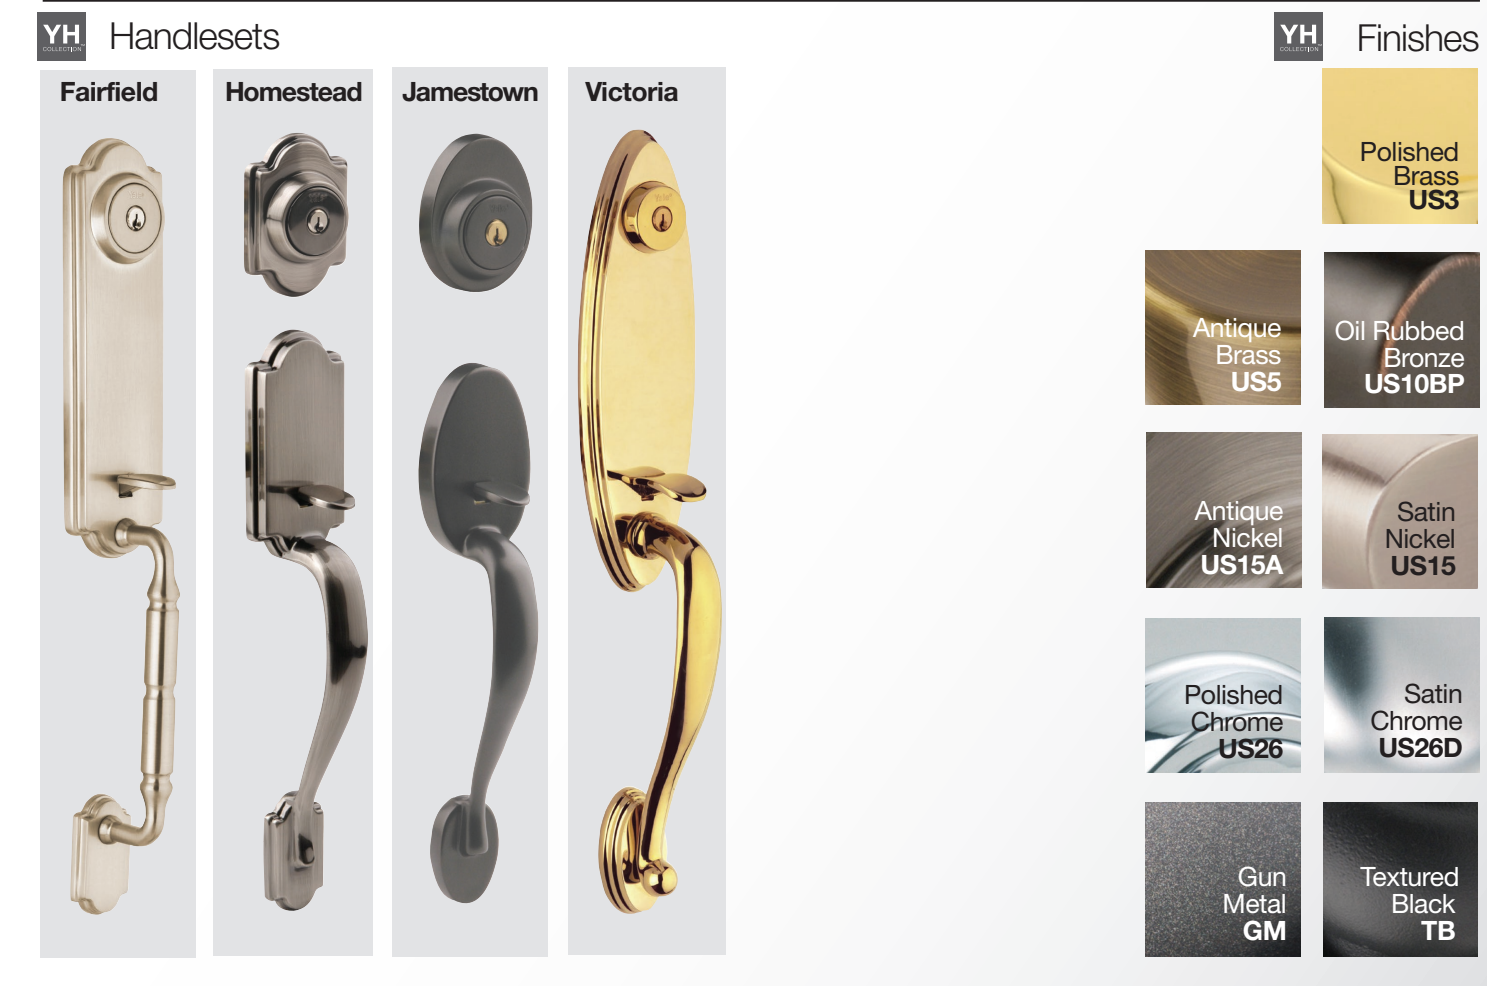

YH COLLECTION™
ANSI Grade 2
Superior light commercial quality with push button locking, removable knobs for simple re-keying, and a lifetime limited finish and mechanical warranty.

YH COLLECTION™

- Meets ANSI Grade 2 Specifications
- Available in 9 Distinctive Finishes
- Lifetime Limited Warranty – Finish and Mechanical
- Easy Install Mounting System – Square Spindle Simplifies Installation - Knobs, Levers
- Pre-Installed Mounting Screws
- Concealed Mounting Screws – Clean Upgraded Lock
- Available KW-1, SC-1 Keyway ETR (Para) Keyway available for Deadbolts and levers only
- Non-Handed Levers – Eliminate Handing Issues
- Push Button Locking – Panic-Free Egress
- Solid Brass Key Cylinder & Housing
- Removable Lever/Knob & Rosettes – Allows for Easy Scratch-Free Installation
- Front Removable Deadbolt Cylinder – Premier Series
- Heavy-Duty Shroud – Added Anti-Pry Security
- Four-Wound Spring Chassis – Heavy-Duty Feel, Eliminates Lever Sag

Product Finish Availability*

	US3	US5	US10BP	US15A	US15	US26	GM	TB
Knobs								
Bridgeport	•	•	•	•	•	•	•	•
Cambridge	•	•	•	•	•	•	•	•
Dartmouth	•	•	•	•	•	•	•	•
Oxford	•	•	•	•	•	•	•	•
Levers								
Academy	•	•	•	•	•	•	•	•
Cascade	•	•	•	•	•	•	•	•
Citadel	•	•	•	•	•	•	•	•
Marina	•	•	•	•	•	•	•	•
McClure	•	•	•	•	•	•	•	•
Meridian	•	•	•	•	•	•	•	•
Milan	•	•	•	•	•	•	•	•
Norwood	•	•	•	•	•	•	•	•
Valdosta	•	•	•	•	•	•	•	•
Deadbolts								
Premier Single Cyl.	•	•	•	•	•	•	•	•
Premier Double Cyl.	•	•	•	•	•	•	•	•
Select Single Cyl.	•	•	•	•	•	•	•	•
Select Double Cyl.	•	•	•	•	•	•	•	•
Handlesets								
Fairfield	•	•	•	•	•	•	•	•
Homestead	•	•	•	•	•	•	•	•
Jamestown	•	•	•	•	•	•	•	•
Victoria	•	•	•	•	•	•	•	•
Rosette Finishes								
Oval	•	•	•	•	•	•	•	•
Traditional	•	•	•	•	•	•	•	•

* Check current Yale Price Book for complete listing of product function and the availability in each finish listed above.