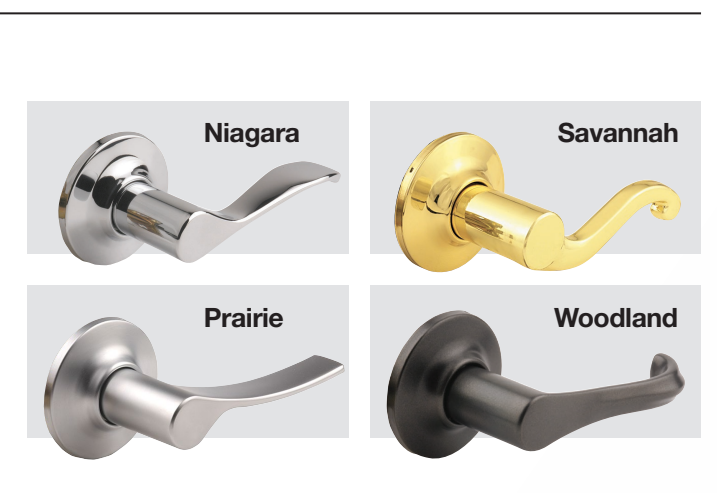

NEW TRADITIONS®
Meets ANSI Grade 3 Specifications

NEW TRADITIONS®

- Meets ANSI Grade 3 Specifications
- Available in 9 Distinctive Finishes
- Lifetime Limited Warranty – Finish and Mechanical
- Quick Install™ Mounting System – Knobs
- Pre-Installed Mounting Screws – Knobs
- Concealed Mounting Screws – Clean Upgraded Lock
- Available KW-1, SC-1 Keyway ETR (Para) Keyway available for Deadbolts and levers only
- Non-Handed Levers – Eliminate Handing Issues
- Solid Brass Key Cylinder
- Removable Lever/Knob & Rosettes – Allows for Easy Scratch-Free Installation

Product Finish Availability*

	US3	US5	US10BP	US15A	US15	US26	GM	TB
Knobs								
Cirrus	•	•	•	•	•	•	•	•
Horizon	•	•	•	•	•	•	•	•
Terra	•	•	•	•	•	•	•	•
Valley	•	•	•	•	•	•	•	•
Levers								
Mesa	•	•	•	•	•	•	•	•
Niagara	•	•	•	•	•	•	•	•
Prairie	•	•	•	•	•	•	•	•
Savannah	•	•	•	•	•	•	•	•
Woodland	•	•	•	•	•	•	•	•
Deadbolts								
810 Dummy	•	•	•	•	•	•	•	•
820 Single Cyl.	•	•	•	•	•	•	•	•
840 Double Cyl.	•	•	•	•	•	•	•	•
860 One-Sided	•	•	•	•	•	•	•	•
880 One Way	•	•	•	•	•	•	•	•
Handlesets								
McKinley	•	•	•	•	•	•	•	•
Teton	•	•	•	•	•	•	•	•
Rainier	•	•	•	•	•	•	•	•

* Check current Yale Price Book for complete listing of product function and the availability in each finish listed above.