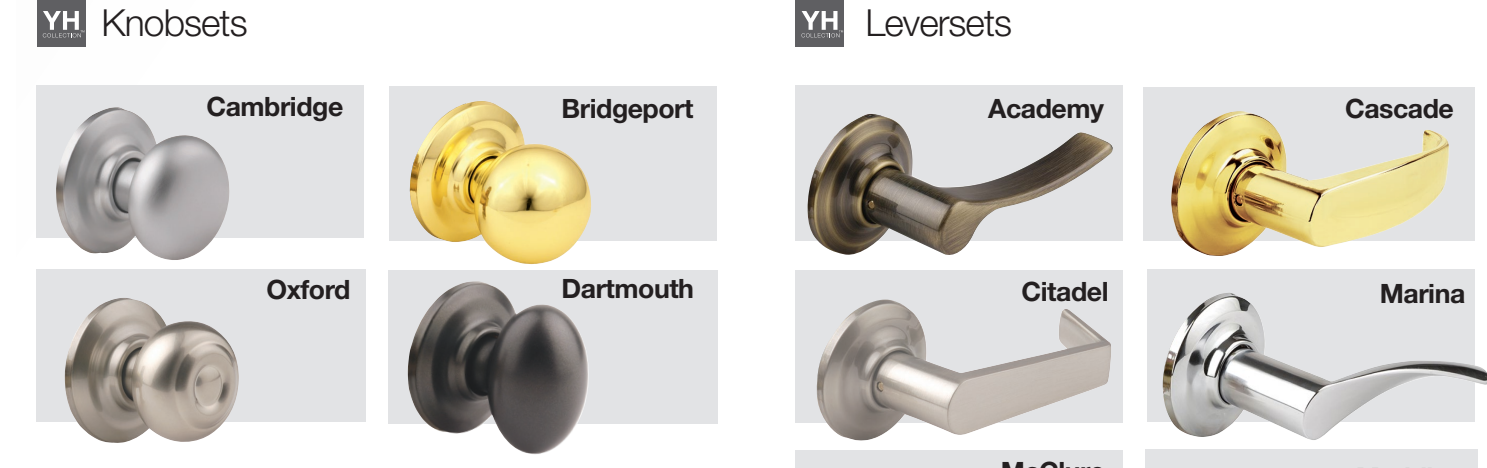

YH COLLECTION™
ANSI Grade 2
Superior light commercial quality with push button locking, removable knobs for simple re-keying, and a lifetime limited finish and mechanical warranty.

YH COLLECTION™

- Meets ANSI Grade 2 Specifications
- Available in 9 Distinctive Finishes
- Lifetime Limited Warranty – Finish and Mechanical
- Easy Install Mounting System – Square Spindle Simplifies Installation - Knobs, Levers
- Pre-Installed Mounting Screws
- Concealed Mounting Screws – Clean Upgraded Lock
- Available KW-1, SC-1 Keyway ETR (Para) Keyway available for Deadbolts and levers only
- Non-Handed Levers – Eliminate Handing Issues
- Push Button Locking – Panic-Free Egress
- Solid Brass Key Cylinder & Housing
- Removable Lever/Knob & Rosettes – Allows for Easy Scratch-Free Installation
- Front Removable Deadbolt Cylinder – Premier Series
- Heavy-Duty Shroud – Added Anti-Pry Security
- Four-Wound Spring Chassis – Heavy-Duty Feel, Eliminates Lever Sag

Product Finish Availability*

	US3	US5	US10BP	US15A	US15	US26	GM	TB
Knobs								
Bridgeport	•	•	•	•	•	•	•	•
Cambridge	•	•	•	•	•	•	•	•
Dartmouth	•	•	•	•	•	•	•	•
Oxford	•	•	•	•	•	•	•	•
Levers								
Academy	•	•	•	•	•	•	•	•
Cascade	•	•	•	•	•	•	•	•
Citadel	•	•	•	•	•	•	•	•
Marina	•	•	•	•	•	•	•	•
McClure	•	•	•	•	•	•	•	•
Meridian	•	•	•	•	•	•	•	•
Milan	•	•	•	•	•	•	•	•
Norwood	•	•	•	•	•	•	•	•
Valdosta	•	•	•	•	•	•	•	•
Deadbolts								
Premier Single Cyl.	•	•	•	•	•	•	•	•
Premier Double Cyl.	•	•	•	•	•	•	•	•
Select Single Cyl.	•	•	•	•	•	•	•	•
Select Double Cyl.	•	•	•	•	•	•	•	•
Handlesets								
Fairfield	•	•	•	•	•	•	•	•
Homestead	•	•	•	•	•	•	•	•
Jamestown	•	•	•	•	•	•	•	•
Victoria	•	•	•	•	•	•	•	•
Rosette Finishes								
Oval	•	•	•	•	•	•	•	•
Traditional	•	•	•	•	•	•	•	•

* Check current Yale Price Book for complete listing of product function and the availability in each finish listed above.