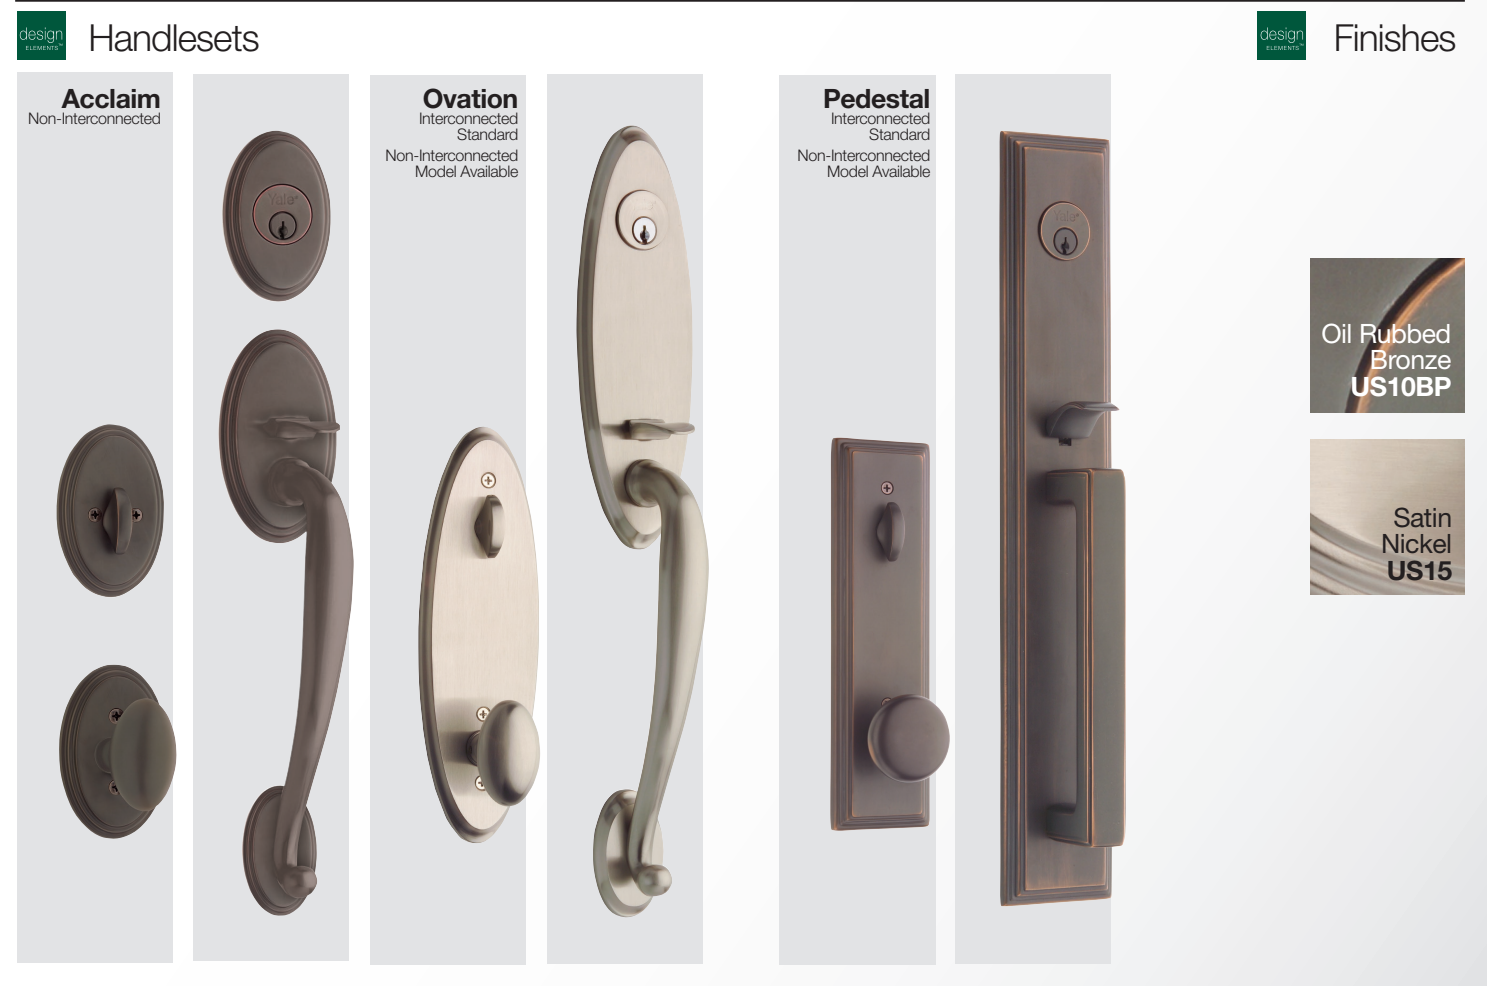

design ELEMENTS™
Solid Brass Craftsmanship
Sustaining the legacy of high standards; the industry standard for exceptional beauty teamed with high performance.

design ELEMENTS™

- Solid Brass Composition
- Available in 2 Distinctive Finishes
- Lifetime Limited Warranty – Finish and Mechanical
- Simple Install in 3 Easy Steps
- Available KW-1 or SC-1 Keyway
- Push-Button Locking – Keyed Entry Push-Pin Locking – Privacy Function
- Solid Brass Key Cylinder & Housing
- Spring Loaded Rosettes – Ensure Knob/Levers Spring Back to Original Position

Product Finish Availability*

	US3	US15
Knobs		
Ellipse	•	•
Demi-Round	•	•
Levers		
Palladian	•	•
Savoie	•	•
Wingate	•	•
Deadbolts		
Rondel	•	•
Ovalette	•	•
Handlesets		
Acclaim™	•	•
Ovation™	•	•
Pedestal™	•	•

*Available as Non-interconnected
**Available as interconnected