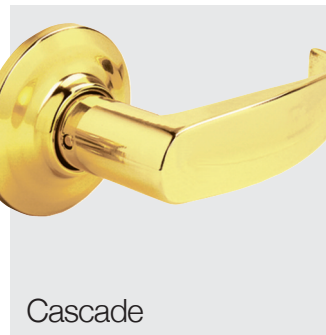

Knobs & Levers

Select from 2 Decorative Rosettes to enhance your knob or lever. Available in all knob or lever styles through factory direct orders. Consult price book for finish availability.