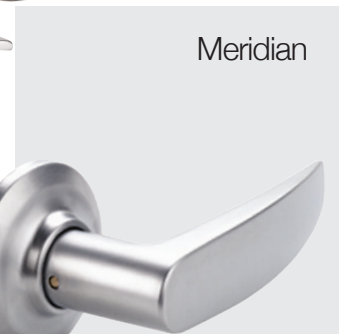

Meridian

Rosettes

Select from 2 Decorative Rosettes to enhance your knob or lever. Available in all knob or lever styles through factory direct orders. Consult price book for finish availability.

Norwood