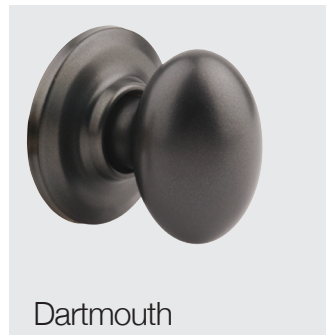

Knobs & Levers

Dartmouth

Select from 2 Decorative Rosettes to enhance your knob or lever. Available in all knob or lever styles through factory direct orders. Consult price book for finish availability.