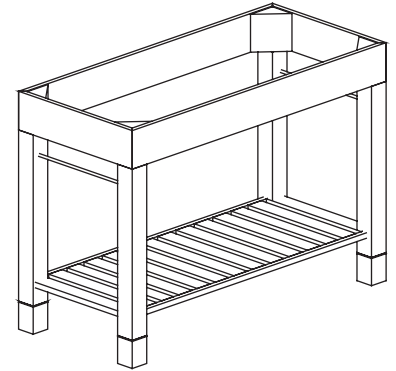

FEATURES

- Minimalist design approach
- Works perfectly with most Xylem tops and vessels
- Available in four sizes - 24", 30", 36" and 48"
- Rich dark Walnut Finish
- Polished Chrome towel bar on each side of console table

COLORS / FINISHES

- DK: Dark Walnut

NOMINAL DIMENSIONS

- 48" Width x 21.5" Depth x 34" Height (with adjustable leg)
- 48" Width x 21.5" Depth x 30" Height (without adjustable leg)

SPECIFIED MODEL

MODEL	DESCRIPTION	COLORS / FINISHES
V-EUROPA-48DK	48" EUROPA Vanity Stand	<input type="checkbox"/> Dark Walnut

RECOMMENDED COMPONENTS		
M-EUROPA-36DK	36" EUROPA Mirror	<input type="checkbox"/> Dark Walnut
SH-EUROPA-12DK	12" EUROPA Wall Shelf	<input type="checkbox"/> Dark Walnut
Counter Top (Undermount)	Any 49" Glass or Stone or REFLEX Vanity Top	
Counter Top (Vessel)	Any 49" Glass or Stone or REFLEX Vessel Top	
Sink	Undermount Sink or any Vessel Sink	
Drain Kit	Xylem Umbrella Drain	<input type="checkbox"/> Chrome <input type="checkbox"/> Brushed Nickel
Mounting Ring (Vessel)	Xylem Mounting Ring (for vessel sink)	<input type="checkbox"/> Chrome <input type="checkbox"/> Brushed Nickel