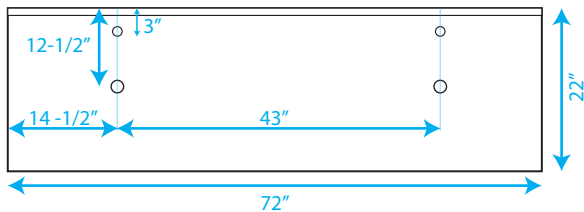

WYNDHAM COLLECTION

COUNTERTOP FOR VESSEL SINK

COUNTERTOP FOR UNDERMOUNT SINK

TOP VIEW OF VANITY CABINET

*Note: Due to high probability of breakage-the backsplash comes in two pieces-cut from same piece. All measurements are $\pm 1/4"$