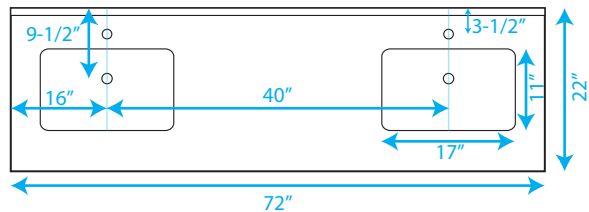

WYNDHAM COLLECTION

COUNTERTOP FOR VESSEL SINK

COUNTERTOP FOR UNDERMOUNT SINK

TOP VIEW OF VANITY CABINET

*Note: Due to high probability of breakage-the backsplash comes in two pieces-cut from same piece. All measurements are $\pm 1/4"$