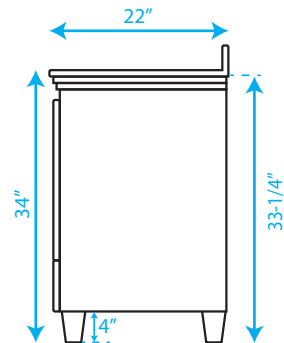

WYNDHAM COLLECTION

COUNTERTOP FOR VESSEL SINK

COUNTERTOP FOR UNDERMOUNT SINK

TOP VIEW OF VANITY CABINET

*Note: Due to high probability of breakage-the backsplash comes in two pieces-cut from same piece. All measurements are $\pm 1/4"$