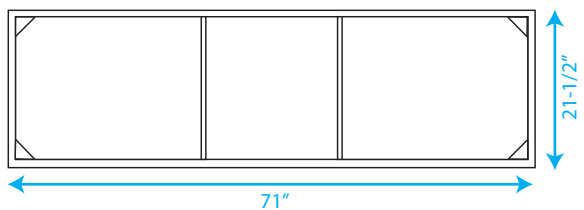

WYNDHAM COLLECTION

COUNTERTOP FOR VESSEL SINK

COUNTERTOP FOR UNDERMOUNT SINK

TOP VIEW OF VANITY CABINET

*Note: Due to high probability of breakage-the backsplash comes in two pieces-cut from same piece. All measurements are $\pm 1/4"$