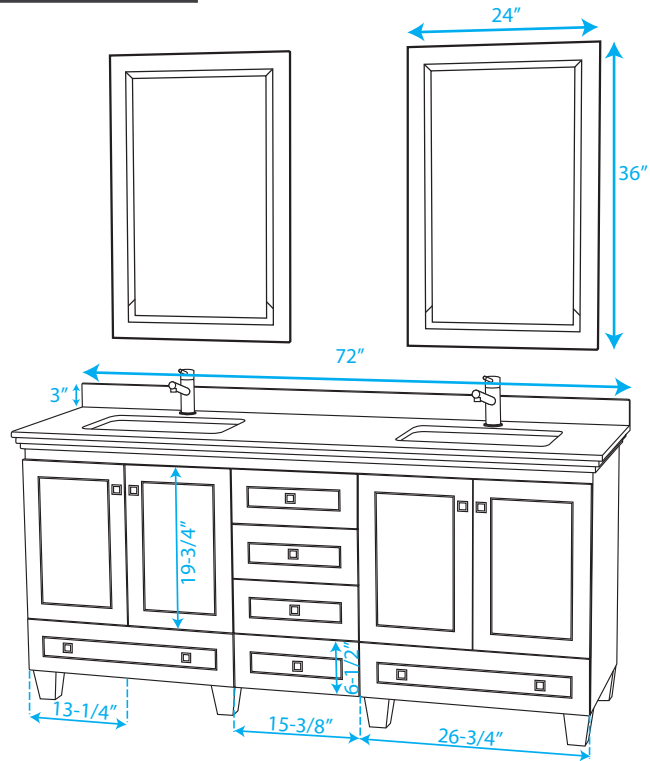

WYNDHAM COLLECTION

COUNTERTOP FOR VESSEL SINK

COUNTERTOP FOR UNDERMOUNT SINK

TOP VIEW OF VANITY CABINET

*Note: Due to high probability of breakage-the backsplash comes in two pieces-cut from same piece. All measurements are $\pm 1/4"$