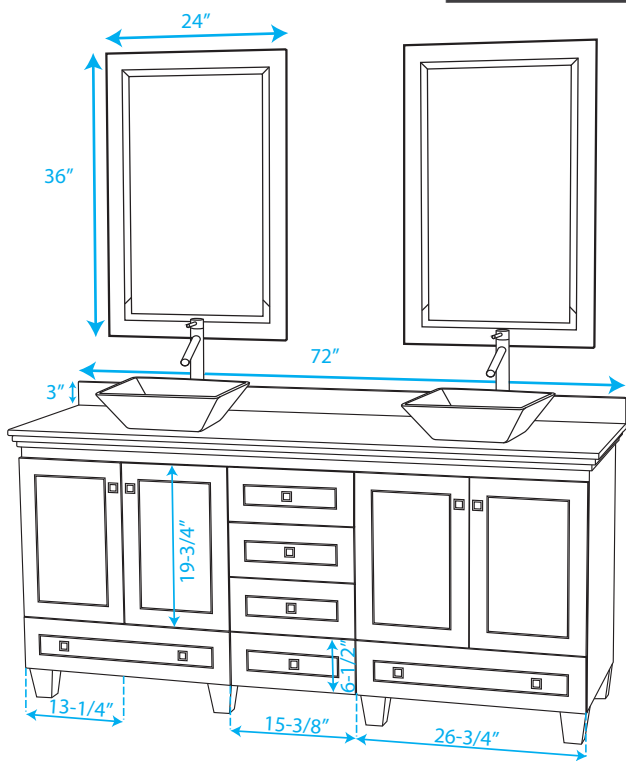

WYNDHAM COLLECTION

COUNTERTOP FOR VESSEL SINK

COUNTERTOP FOR UNDERMOUNT SINK

TOP VIEW OF VANITY CABINET

*Note: Due to high probability of breakage-the backsplash comes in two pieces-cut from same piece. All measurements are $\pm 1/4"$