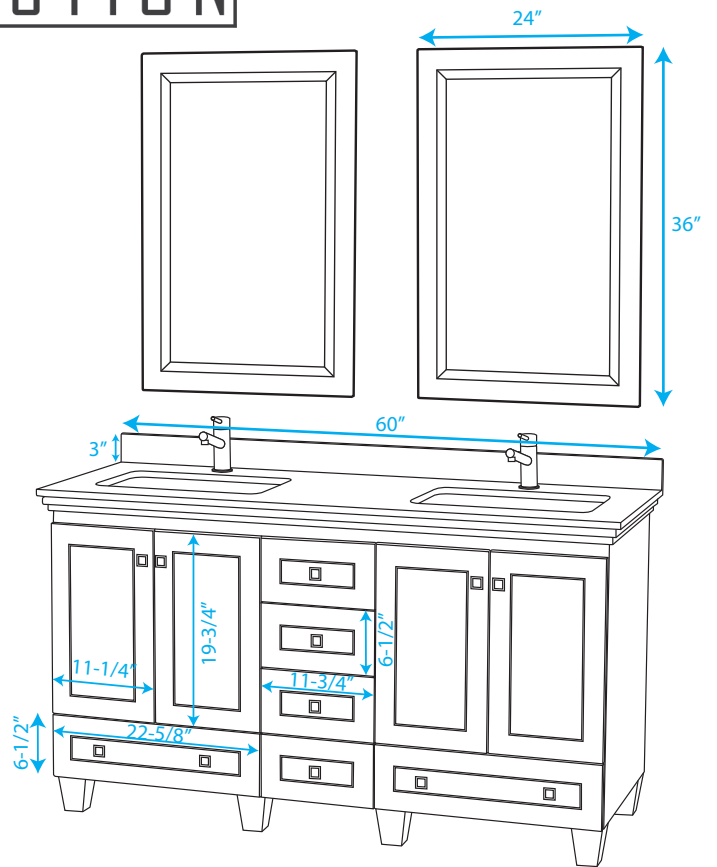

WYNDHAM COLLECTION

COUNTERTOP FOR VESSEL SINK

COUNTERTOP FOR UNDERMOUNT SINK

TOP VIEW OF VANITY CABINET

**Note: Due to high probability of breakage-the backsplash comes in two pieces-cut from same piece. All measurements are $\pm 1/4$ "*

WC-CG8000-60