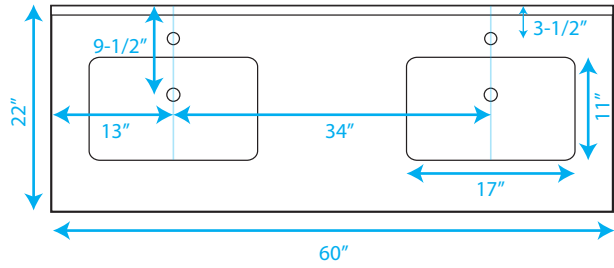

WYNDHAM COLLECTION

COUNTERTOP FOR VESSEL SINK

COUNTERTOP FOR UNDERMOUNT SINK

TOP VIEW OF VANITY CABINET

**Note: Due to high probability of breakage-the backsplash comes in two pieces-cut from same piece. All measurements are $\pm 1/4$ "*