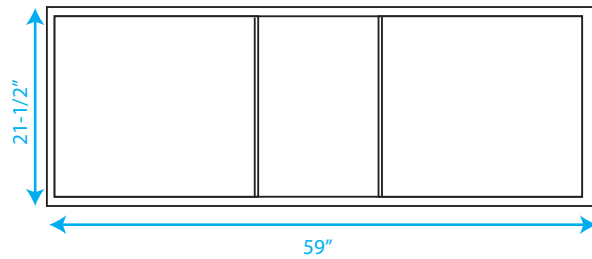

WYNDHAM COLLECTION

COUNTERTOP FOR VESSEL SINK

COUNTERTOP FOR UNDERMOUNT SINK

TOP VIEW OF VANITY CABINET

**Note: Due to high probability of breakage-the backsplash comes in two pieces-cut from same piece. All measurements are $\pm 1/4$ "*