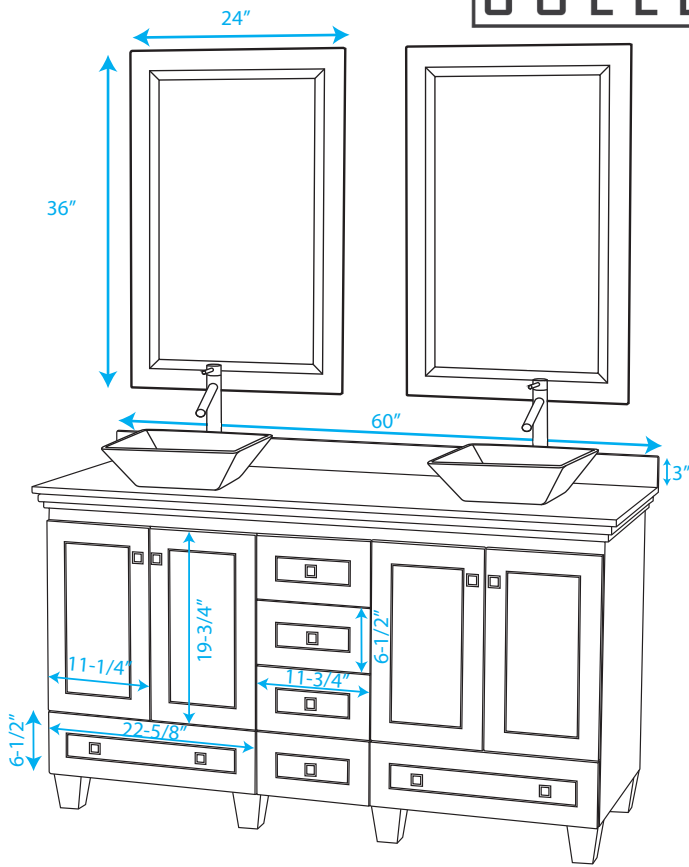

WYNDHAM COLLECTION

COUNTERTOP FOR VESSEL SINK

COUNTERTOP FOR UNDERMOUNT SINK

TOP VIEW OF VANITY CABINET

**Note: Due to high probability of breakage-the backsplash comes in two pieces-cut from same piece. All measurements are $\pm 1/4$ "*

WC-CG8000-60