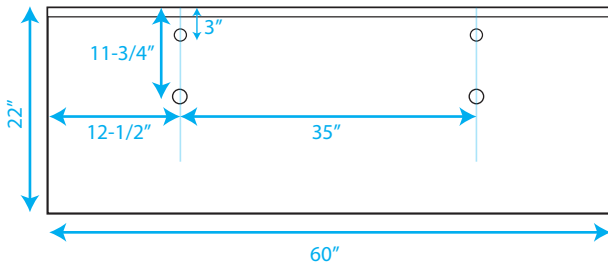

WYNDHAM COLLECTION

COUNTERTOP FOR VESSEL SINK

COUNTERTOP FOR UNDERMOUNT SINK

TOP VIEW OF VANITY CABINET

**Note: Due to high probability of breakage-the backsplash comes in two pieces-cut from same piece. All measurements are $\pm 1/4$ "*