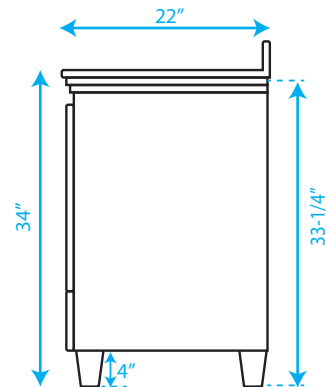

WYNDHAM COLLECTION

COUNTERTOP FOR VESSEL SINK

COUNTERTOP FOR UNDERMOUNT SINK

TOP VIEW OF VANITY CABINET

**Note: Due to high probability of breakage-the backsplash comes in two pieces-cut from same piece. All measurements are $\pm 1/4$ "*