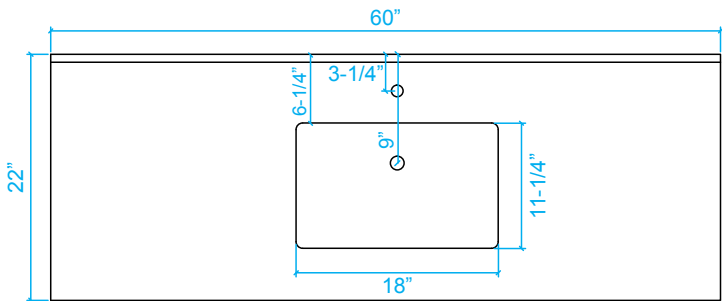

WYNDHAM COLLECTION

TOP VIEW OF VANITY CABINET

WC-1414-60
Single Vanity