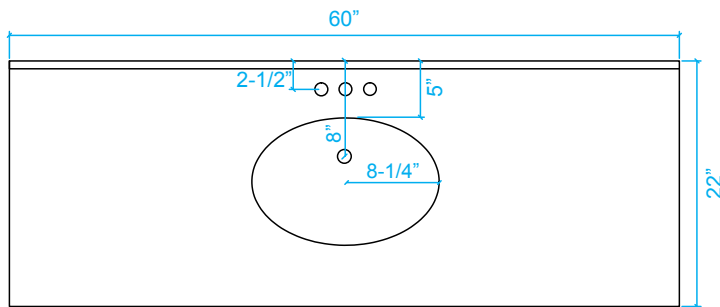

WYNDHAM COLLECTION

TOP VIEW OF VANITY CABINET

WC-1414-60
Single Vanity