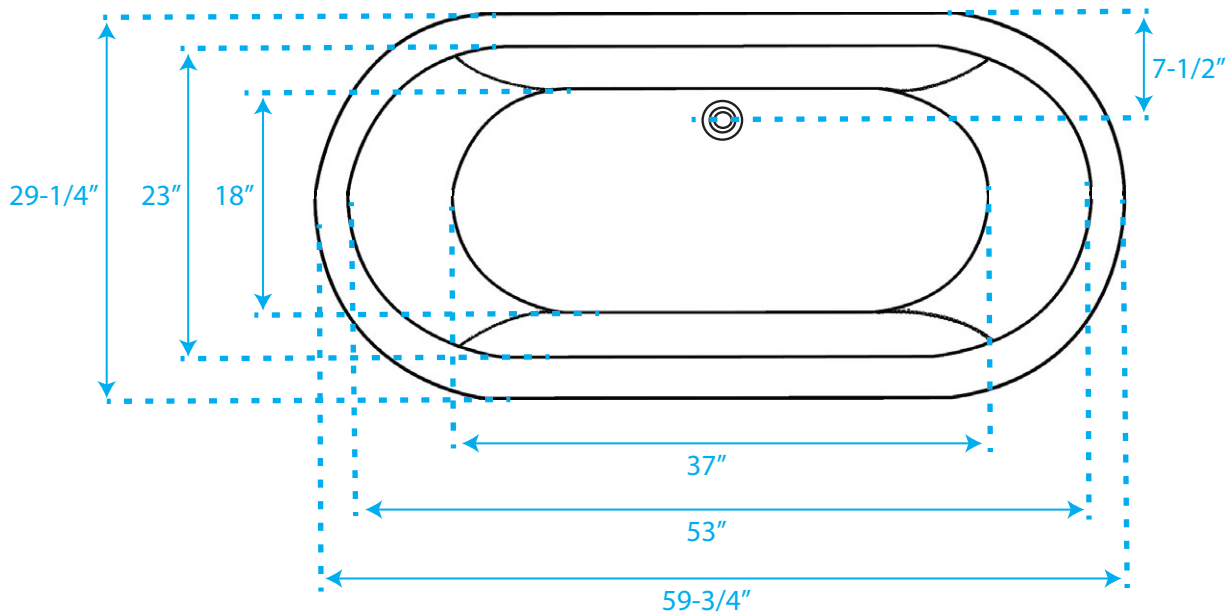

WYNDHAM COLLECTION

Exterior Size - 59-3/4" L x 29-1/4" W x 23" H
Interior Size - 53" L x 23" W x 17-3/4" H
Depth at Drain - 18-1/4"
Maximum Fill - 43-1/2 Gallons
Note - All Measurements are $\pm 1/2$ "

WC-BT1003-60