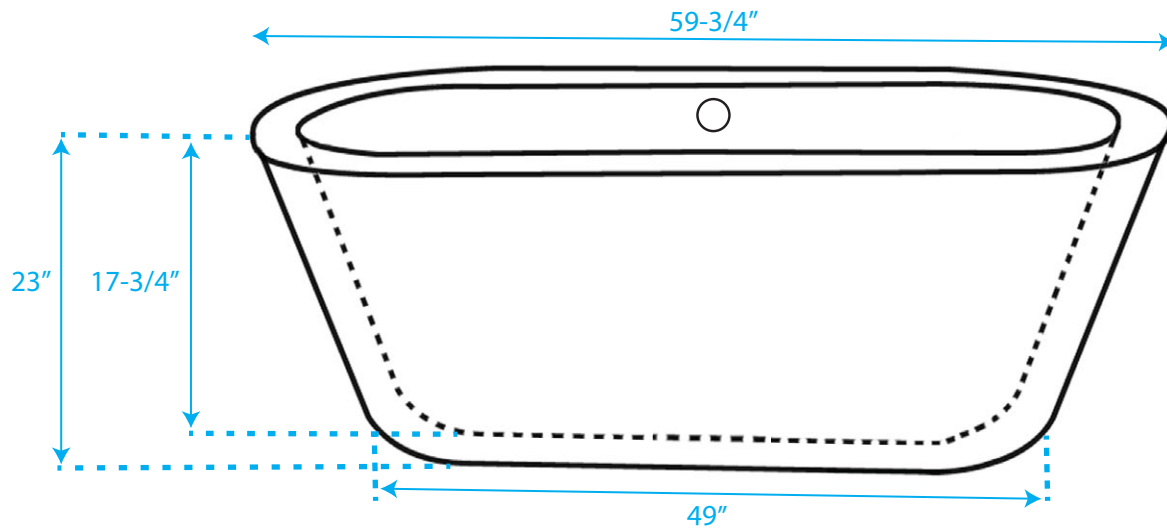

WYNDHAM COLLECTION

Exterior Size - 59-3/4" L x 29-1/4" W x 23" H
Interior Size - 53" L x 23" W x 17-3/4" H
Depth at Drain - 18-1/4"
Maximum Fill - 43-1/2 Gallons
Note - All Measurements are $\pm 1/2$ "

WC-BT1003-60