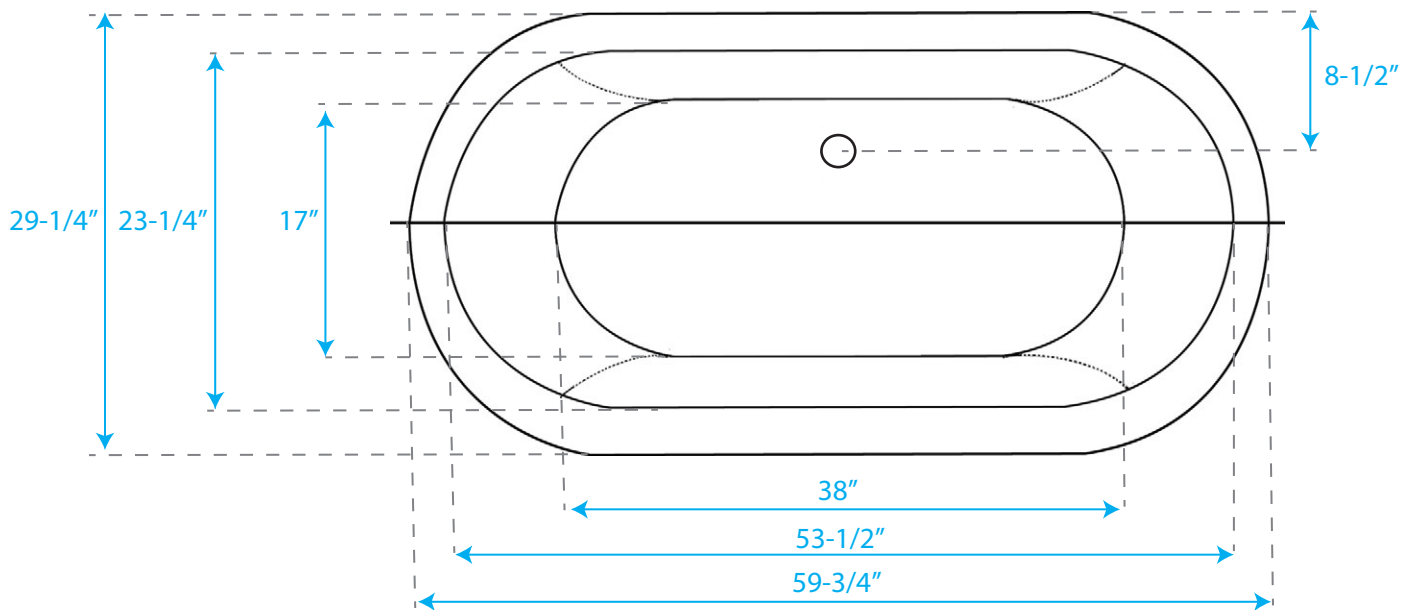

# WYNDHAM COLLECTION

Exterior Size - 59-3/4" L x 29-1/4" W x 23" H  
Interior Size - 53-1/2" L x 23-1/4" W x 17-3/4" H  
Depth at Drain - 18"  
Maximum Fill - 43-1/2 Gallons  
Note - All Measurements are  $\pm 1/2$ "

WC-BT1002-60