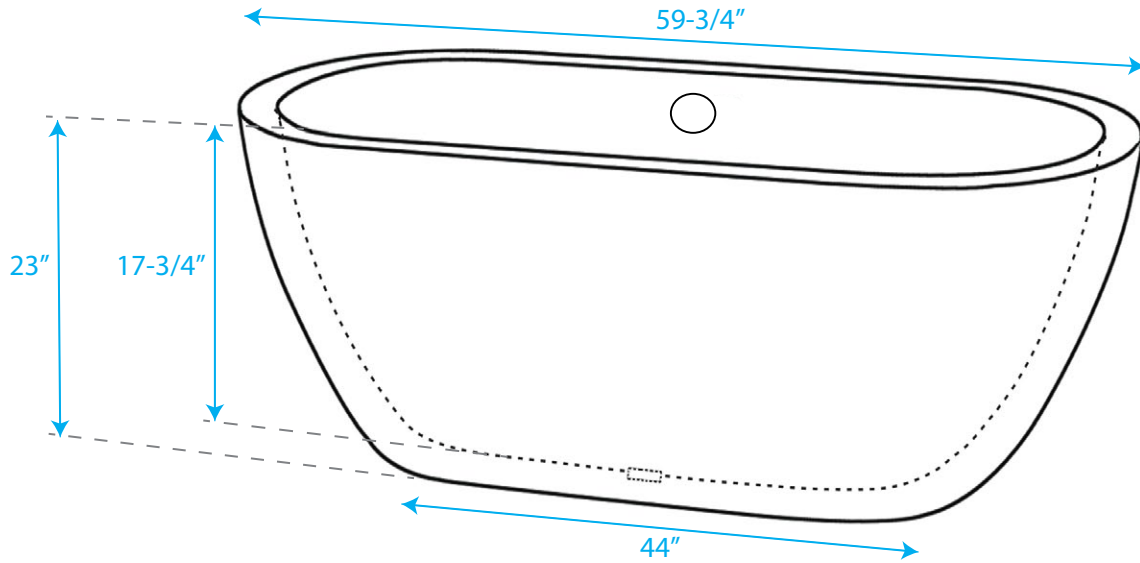

# WYNDHAM COLLECTION

Exterior Size - 59-3/4" L x 29-1/4" W x 23" H  
Interior Size - 53-1/2" L x 23-1/4" W x 17-3/4" H  
Depth at Drain - 18"  
Maximum Fill - 43-1/2 Gallons  
Note - All Measurements are  $\pm 1/2$ "

WC-BT1002-60