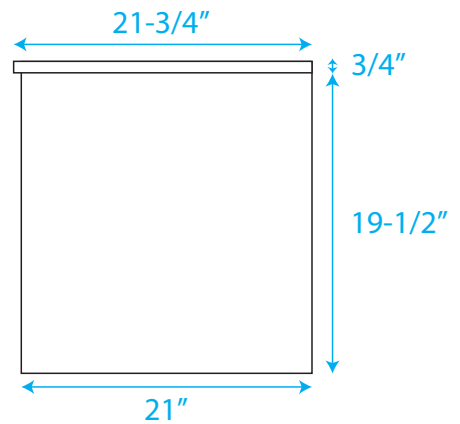

# WYNDHAM COLLECTION

WC-R4100-48-OVER