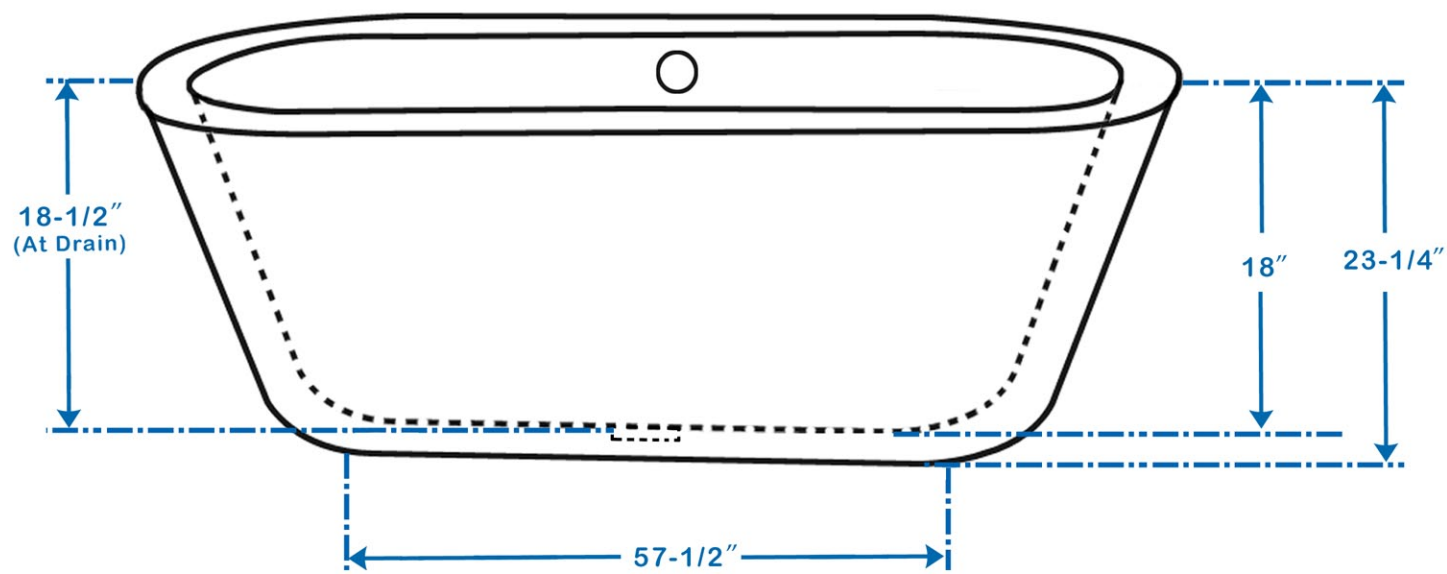

WYNDHAM COLLECTION

Exterior Size - 71"L x 33-1/2"W x 23-1/4"H
Interior Size - 65"L x 27"W x 18"H at top
Depth at Drain - 18-1/2"
Maximum Fill - 63 Gallons
Note - All measurements are $\pm 1/2$ "

WC-BT1003-71