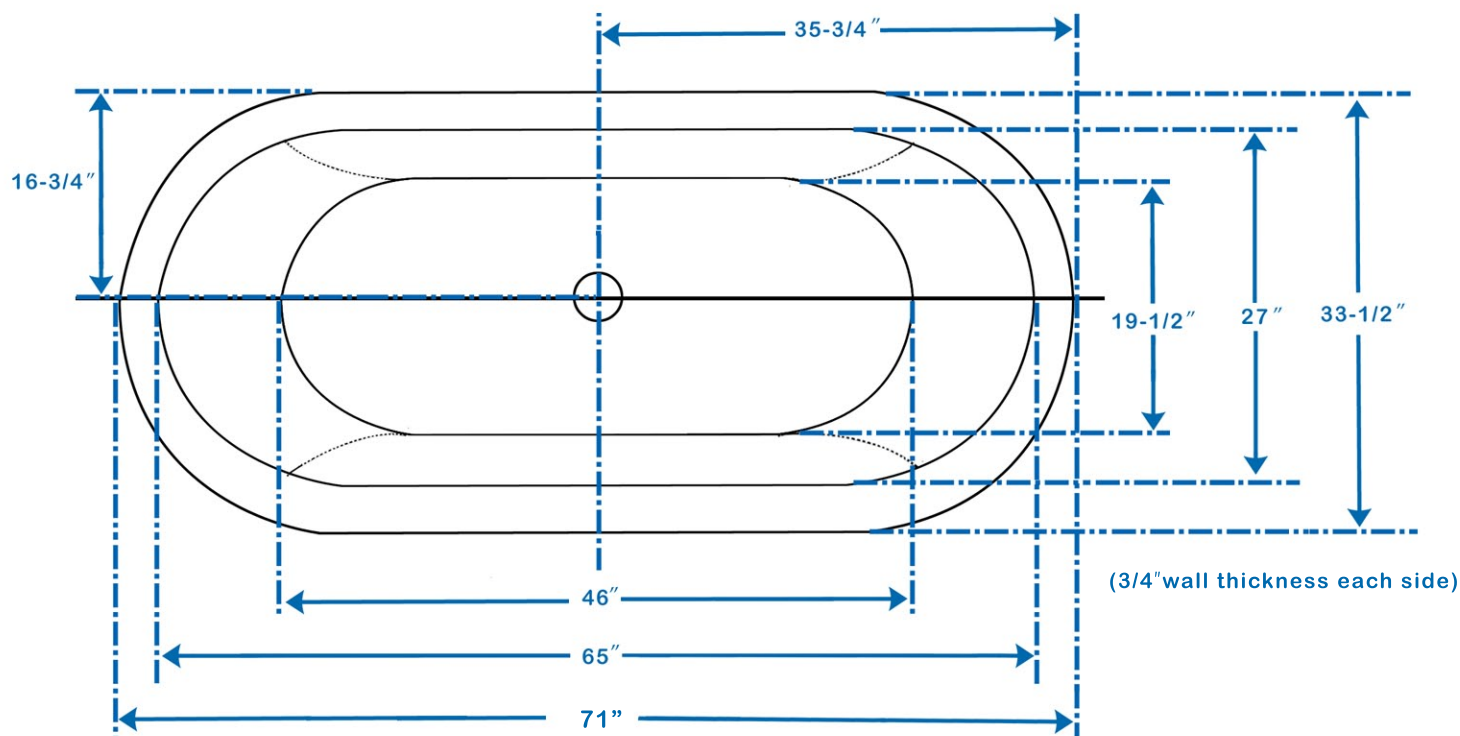

WYNDHAM COLLECTION

Exterior Size - 71"L x 33-1/2"W x 23-1/4"H
Interior Size - 65"L x 27"W x 18"H at top
Depth at Drain - 18-1/2"
Maximum Fill - 63 Gallons
Note - All measurements are $\pm 1/2$ "

WC-BT1003-71