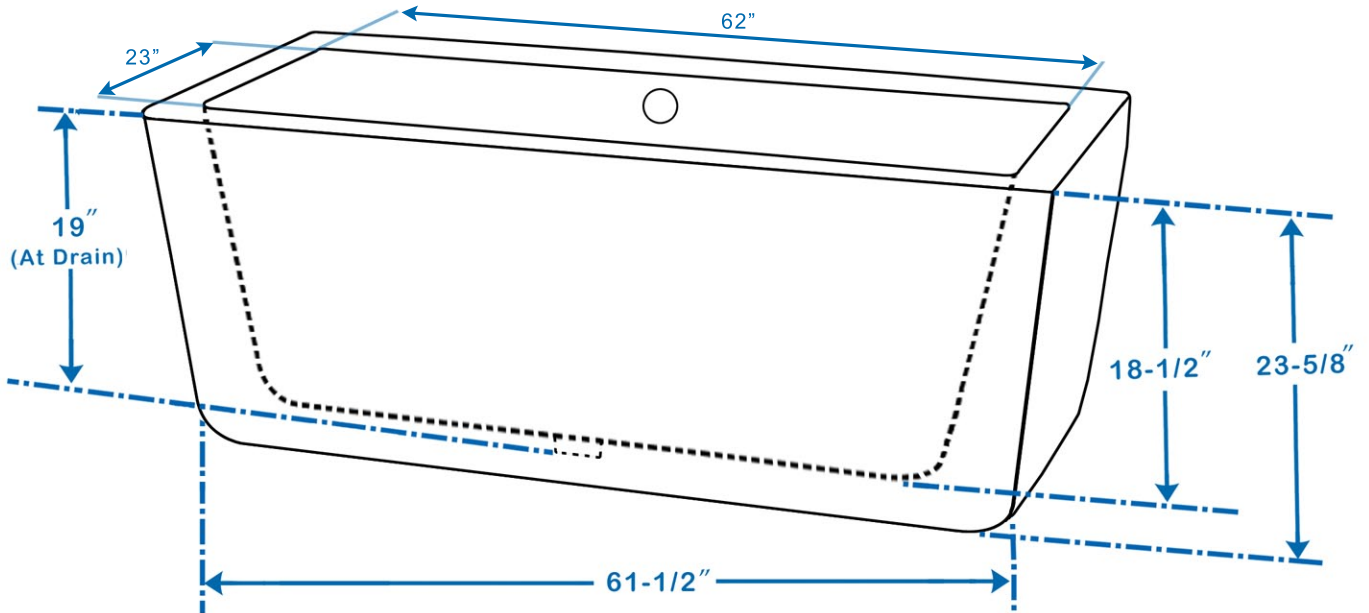

WYNDHAM COLLECTION

Exterior Size - 68-7/8"L x 30-3/8"W x 23-5/8"H
Interior Size - 62"L x 23"W x 18-1/2"H
Depth at Drain - 19"
Maximum Fill - 72 Gallons
Note - All measurements are $\pm 1/2$ "

WC-BT1001-69