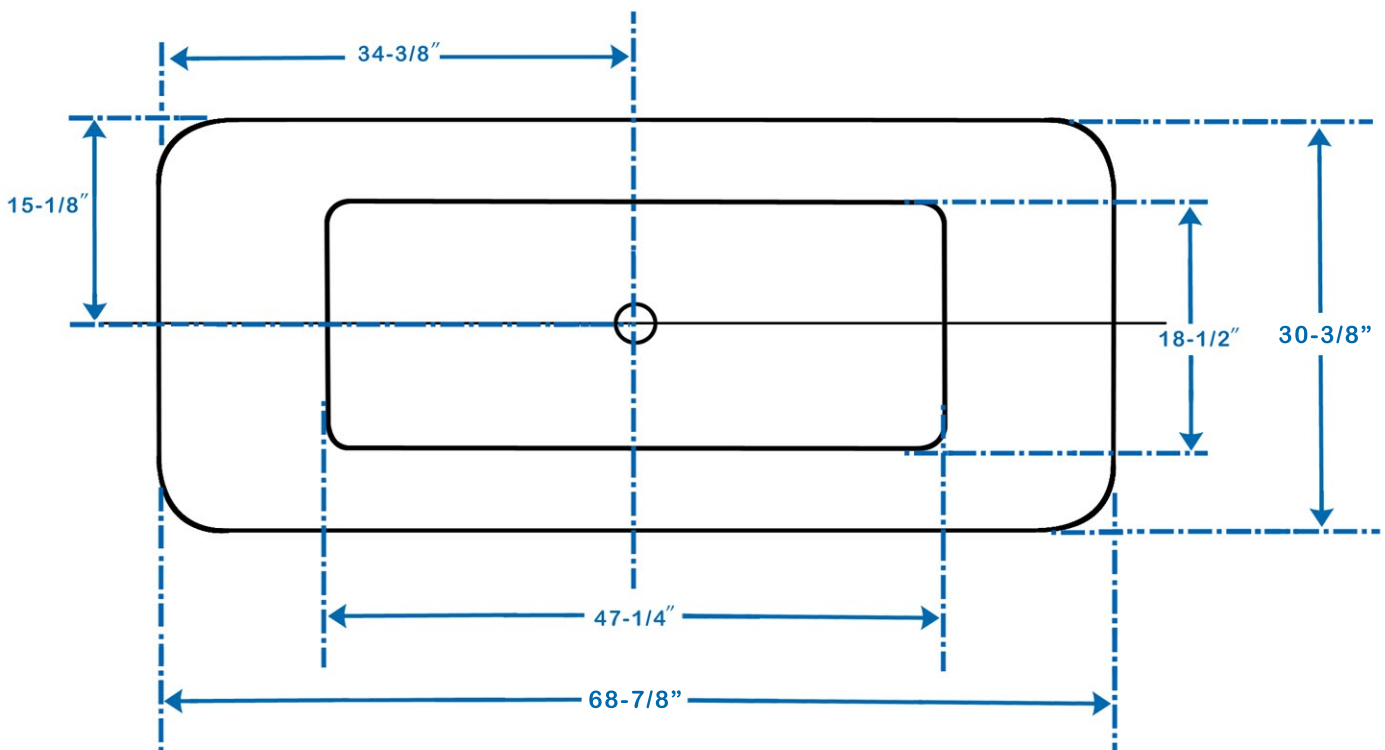

WYNDHAM COLLECTION

Exterior Size - 68-7/8"L x 30-3/8"W x 23-5/8"H
Interior Size - 62"L x 23"W x 18-1/2"H
Depth at Drain - 19"
Maximum Fill - 72 Gallons
Note - All measurements are $\pm 1/2$ "

WC-BT1001-69