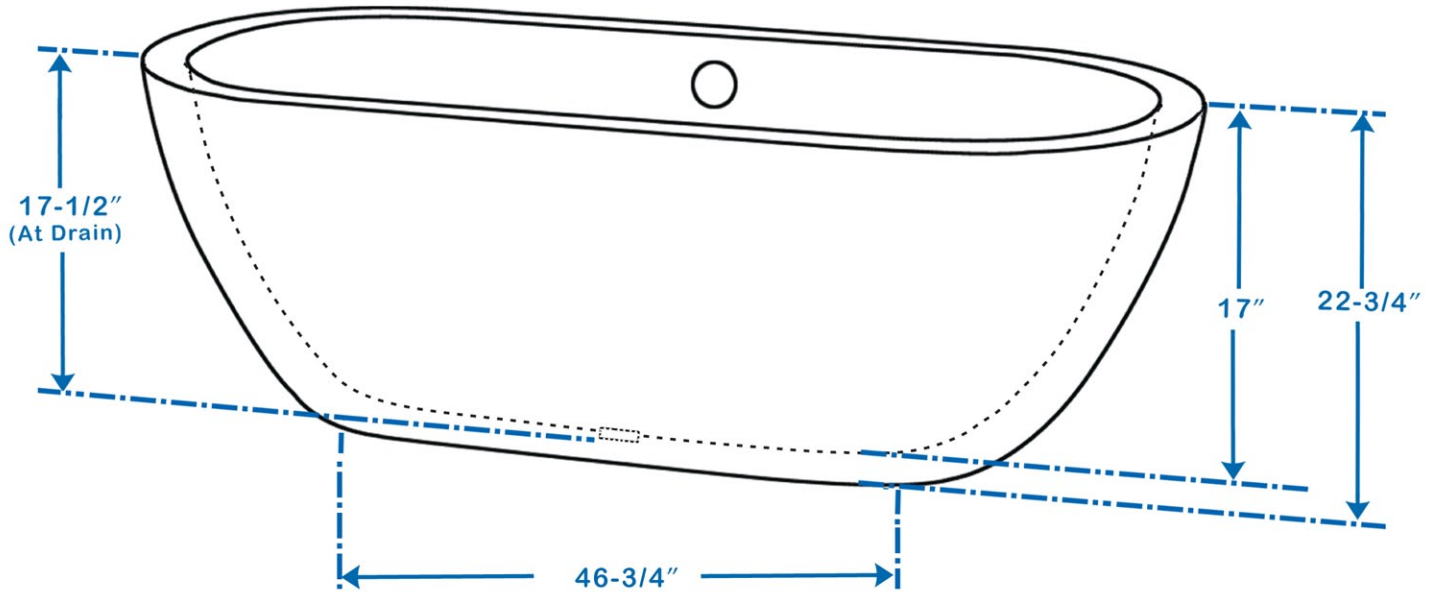

WYNDHAM COLLECTION

Exterior Size - 68"L x 30-1/2"W x 22-3/4"H
Interior Size - 62"L x 24-3/4"W x 17"H at top
Depth at Drain - 17-1/2"
Maximum Fill - 62 Gallons
Note - All measurements are $\pm 1/2$ "

WC-BT1002-68