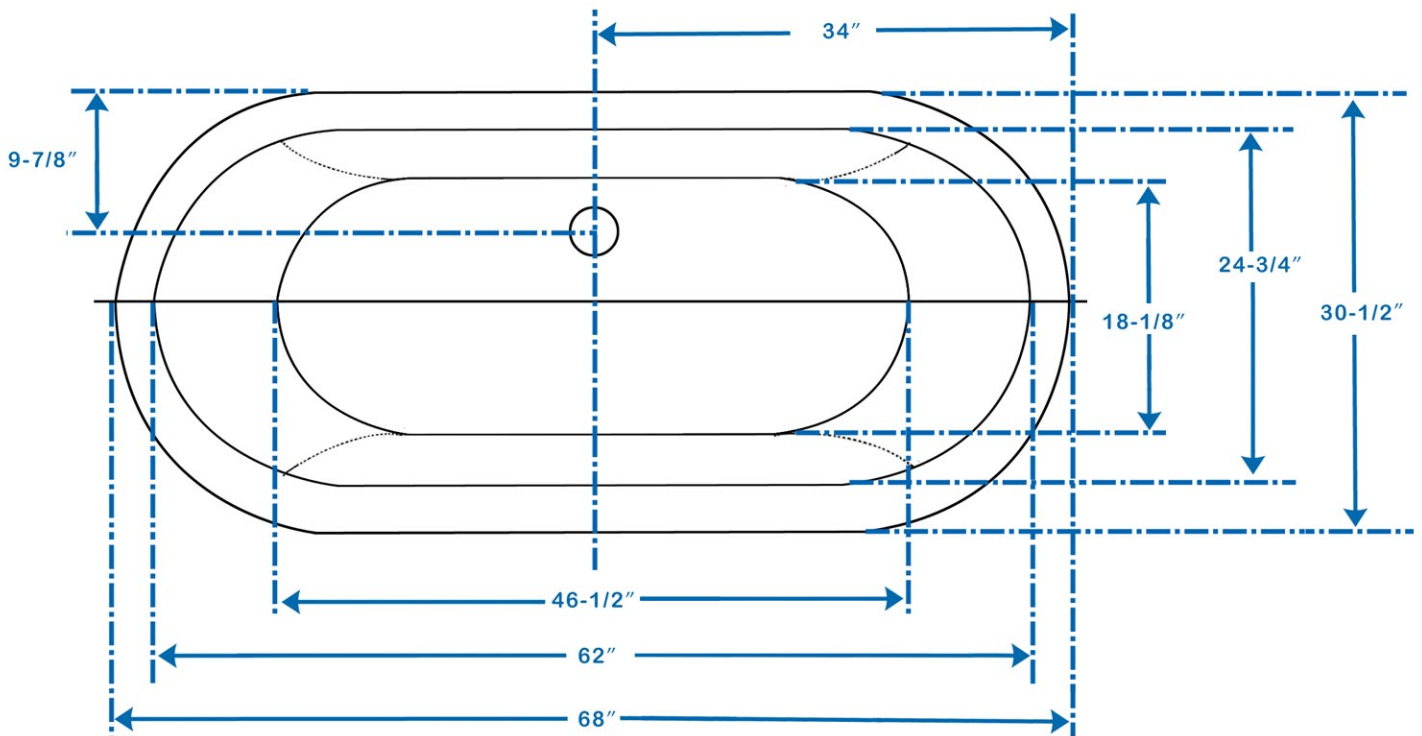

WYNDHAM COLLECTION

Exterior Size - 68"L x 30-1/2"W x 22-3/4"H
Interior Size - 62"L x 24-3/4"W x 17"H at top
Depth at Drain - 17-1/2"
Maximum Fill - 62 Gallons
Note - All measurements are $\pm 1/2$ "

WC-BT1002-68