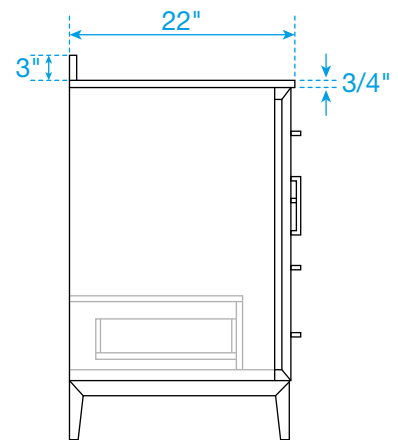

# WYNDHAM COLLECTION

TOP VIEW OF VANITY CABINET

\*Note: Due to high probability of breakage, the backsplash comes in two pieces, cut from the same piece. All measurements are  $\pm 1/4"$ .

WC-8181-72-DBL  
Quartz

# WYNDHAM COLLECTION

Note: Side splash is reversible. Due to high probability of breakage, the backsplash comes in two pieces, cut from the same piece. All measurements are  $\pm 1/4"$ .

WC-QC3-72-DBL-TOP