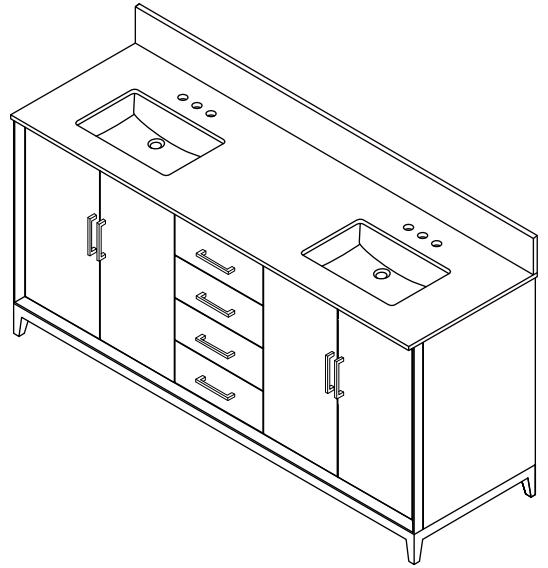

# WYNDHAM COLLECTION

TOP VIEW OF VANITY CABINET

\*Note: Due to high probability of breakage, the backsplash comes in two pieces, cut from the same piece. All measurements are  $\pm 1/4"$ .

WC-8181-72-DBL  
Quartz

# WYNDHAM COLLECTION

Note: Side splash is reversible. Due to high probability of breakage, the backsplash comes in two pieces, cut from the same piece. All measurements are  $\pm 1/4"$ .

WC-QC3-72-DBL-TOP