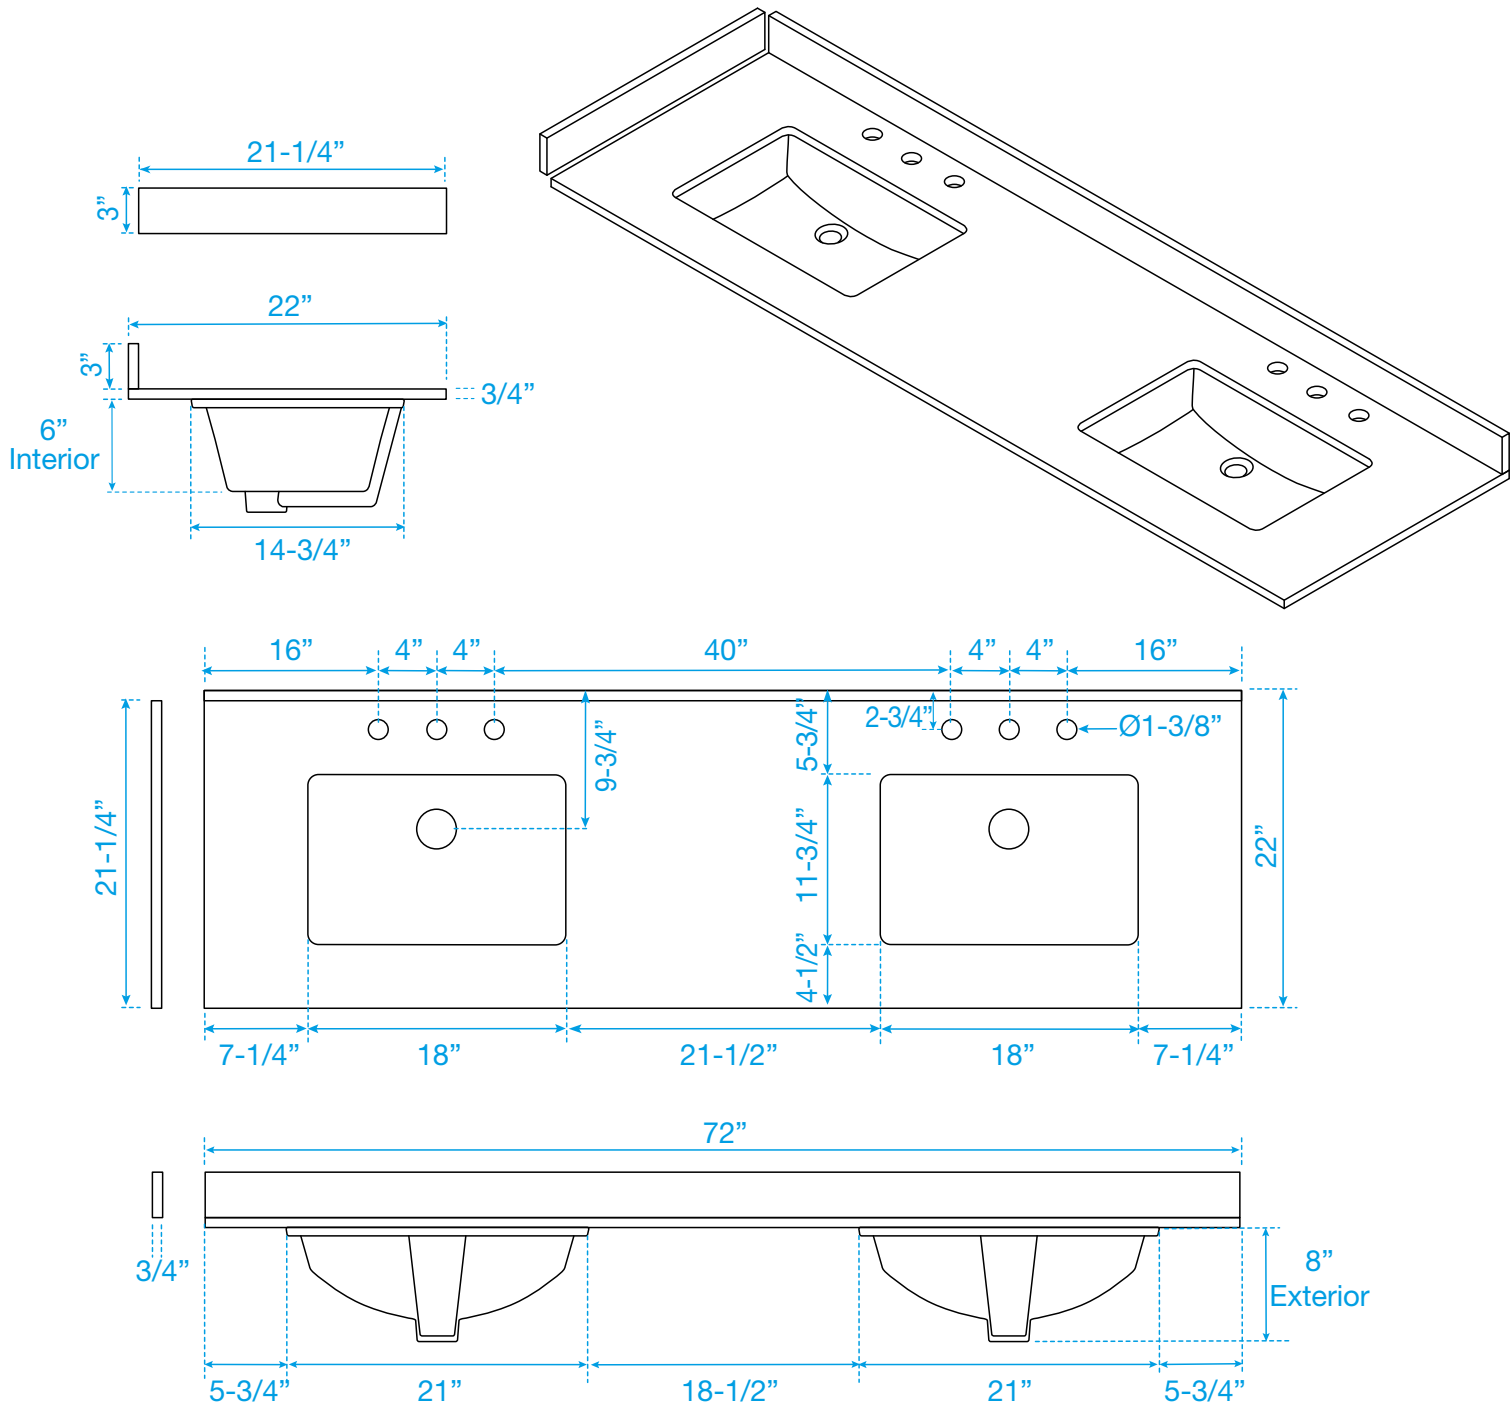

# WYNDHAM COLLECTION

TOP VIEW OF VANITY CABINET

\*Note: Due to high probability of breakage, the backsplash comes in two pieces, cut from the same piece. All measurements are  $\pm 1/4"$ .

WC-8181-72-DBL  
Quartz

# WYNDHAM COLLECTION

Note: Side splash is reversible. Due to high probability of breakage, the backsplash comes in two pieces, cut from the same piece. All measurements are  $\pm 1/4"$ .

WC-QC3-72-DBL-TOP