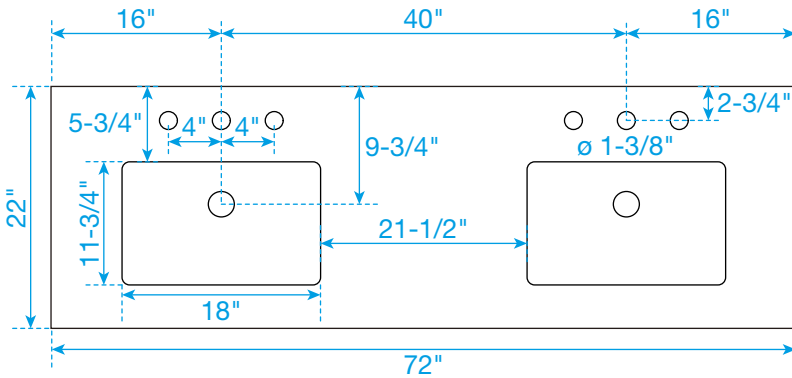

# WYNDHAM COLLECTION

TOP VIEW OF VANITY CABINET

\*Note: Due to high probability of breakage, the backsplash comes in two pieces, cut from the same piece. All measurements are  $\pm 1/4"$ .

WC-8181-72-DBL  
Quartz

# WYNDHAM COLLECTION

Note: Side splash is reversible. Due to high probability of breakage, the backsplash comes in two pieces, cut from the same piece. All measurements are  $\pm 1/4"$ .

WC-QC3-72-DBL-TOP