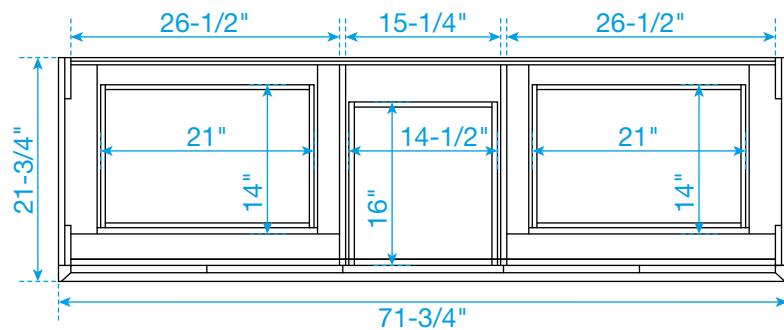

# WYNDHAM COLLECTION

TOP VIEW OF VANITY CABINET

\*Note: Due to high probability of breakage, the backsplash comes in two pieces, cut from the same piece. All measurements are  $\pm 1/4"$ .

WC-8181-72-DBL  
Quartz

# WYNDHAM COLLECTION

Note: Side splash is reversible. Due to high probability of breakage, the backsplash comes in two pieces, cut from the same piece. All measurements are  $\pm 1/4"$ .

WC-QC3-72-DBL-TOP