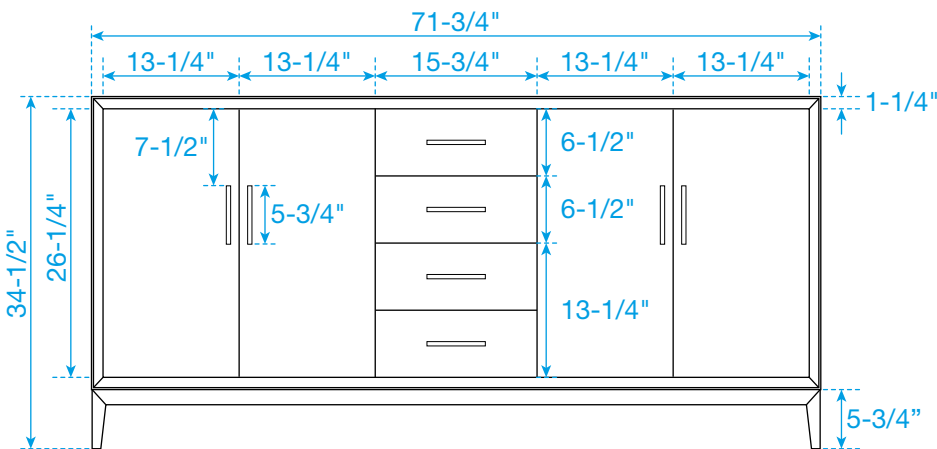

# WYNDHAM COLLECTION

TOP VIEW OF VANITY CABINET

\*Note: Due to high probability of breakage, the backsplash comes in two pieces, cut from the same piece. All measurements are  $\pm 1/4"$ .

WC-8181-72-DBL  
Quartz

# WYNDHAM COLLECTION

Note: Side splash is reversible. Due to high probability of breakage, the backsplash comes in two pieces, cut from the same piece. All measurements are  $\pm 1/4"$ .

WC-QC3-72-DBL-TOP