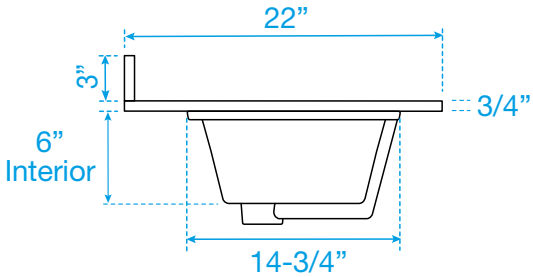

WYNDHAM COLLECTION

TOP VIEW OF VANITY CABINET

*Note: Due to high probability of breakage, the backsplash comes in two pieces, cut from the same piece. All measurements are $\pm 1/4$ ".

WC-8181-72-DBL
Quartz

WYNDHAM COLLECTION

Note: Side splash is reversible. Due to high probability of breakage, the backsplash comes in two pieces, cut from the same piece. All measurements are $\pm 1/4$ ".

WC-QC1-72-DBL-TOP