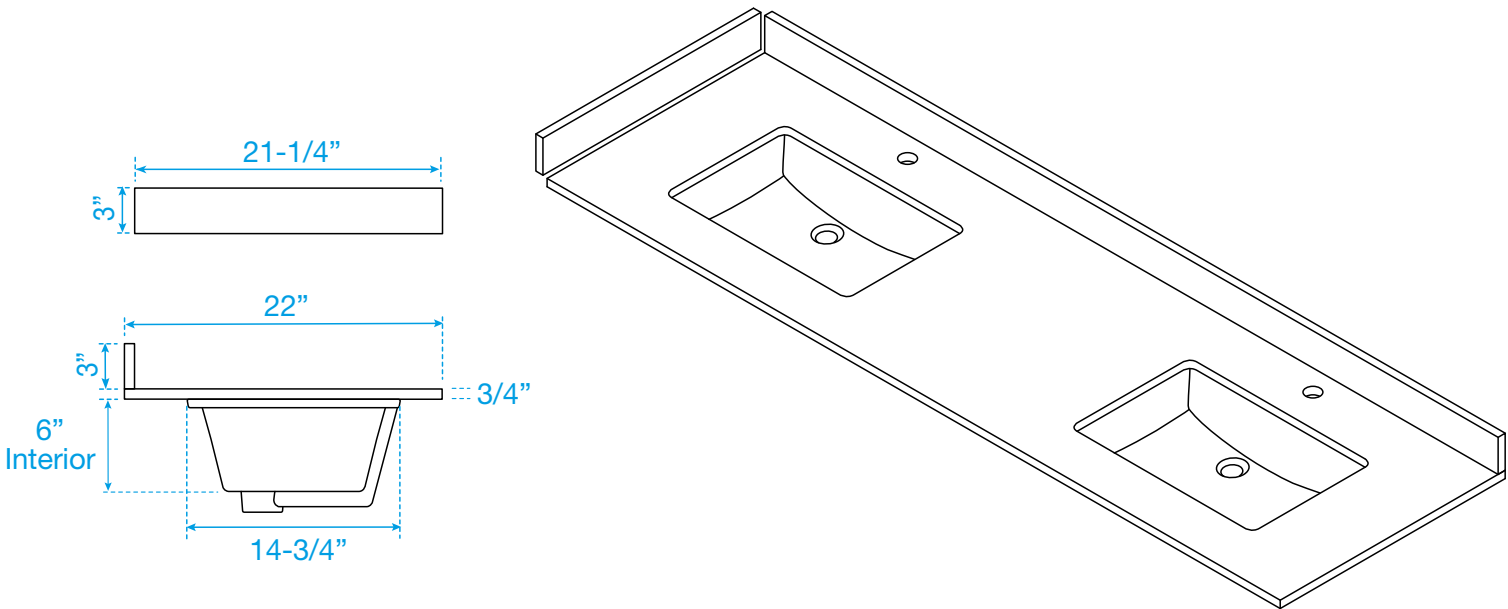

WYNDHAM COLLECTION

TOP VIEW OF VANITY CABINET

*Note: Due to high probability of breakage, the backsplash comes in two pieces, cut from the same piece. All measurements are $\pm 1/4$ ".

WC-8181-72-DBL
Quartz

WYNDHAM COLLECTION

Note: Side splash is reversible. Due to high probability of breakage, the backsplash comes in two pieces, cut from the same piece. All measurements are $\pm 1/4$ ".

WC-QC1-72-DBL-TOP