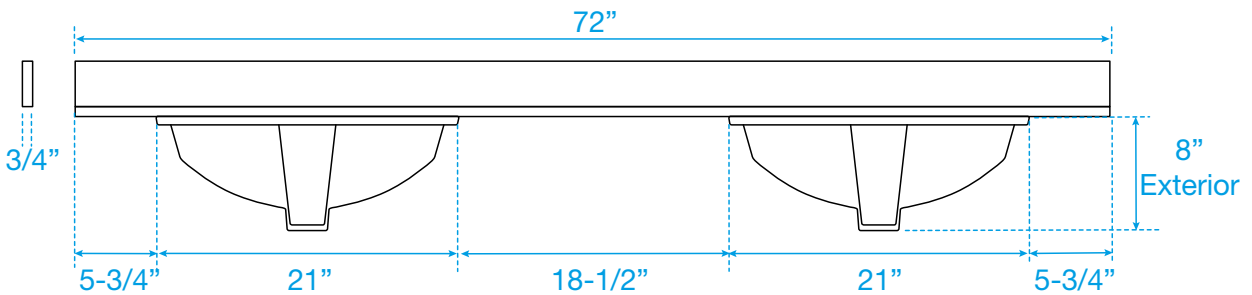

WYNDHAM COLLECTION

TOP VIEW OF VANITY CABINET

*Note: Due to high probability of breakage, the backsplash comes in two pieces, cut from the same piece. All measurements are $\pm 1/4$ ".

WC-8181-72-DBL
Quartz

WYNDHAM COLLECTION

Note: Side splash is reversible. Due to high probability of breakage, the backsplash comes in two pieces, cut from the same piece. All measurements are $\pm 1/4$ ".

WC-QC1-72-DBL-TOP