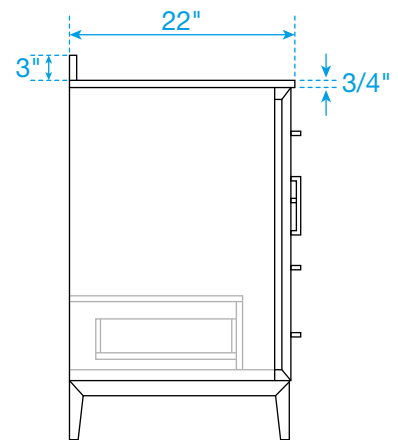

WYNDHAM COLLECTION

TOP VIEW OF VANITY CABINET

*Note: Due to high probability of breakage, the backsplash comes in two pieces, cut from the same piece. All measurements are $\pm 1/4$ ".

WC-8181-72-DBL
Quartz

WYNDHAM COLLECTION

Note: Side splash is reversible. Due to high probability of breakage, the backsplash comes in two pieces, cut from the same piece. All measurements are $\pm 1/4$ ".

WC-QC1-72-DBL-TOP