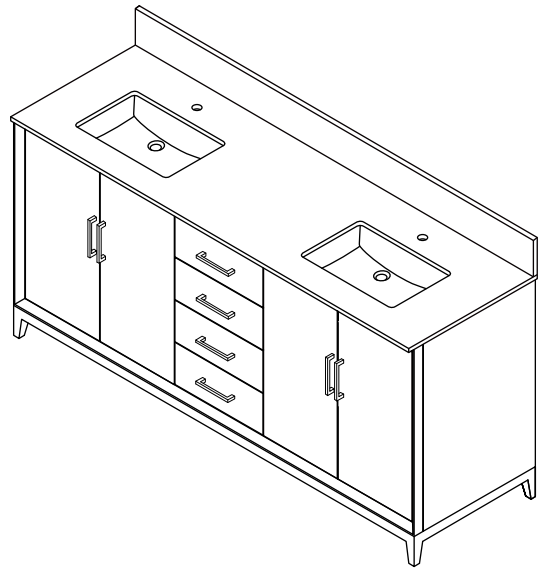

WYNDHAM COLLECTION

TOP VIEW OF VANITY CABINET

*Note: Due to high probability of breakage, the backsplash comes in two pieces, cut from the same piece. All measurements are $\pm 1/4$ ".

WC-8181-72-DBL
Quartz

WYNDHAM COLLECTION

Note: Side splash is reversible. Due to high probability of breakage, the backsplash comes in two pieces, cut from the same piece. All measurements are $\pm 1/4$ ".

WC-QC1-72-DBL-TOP