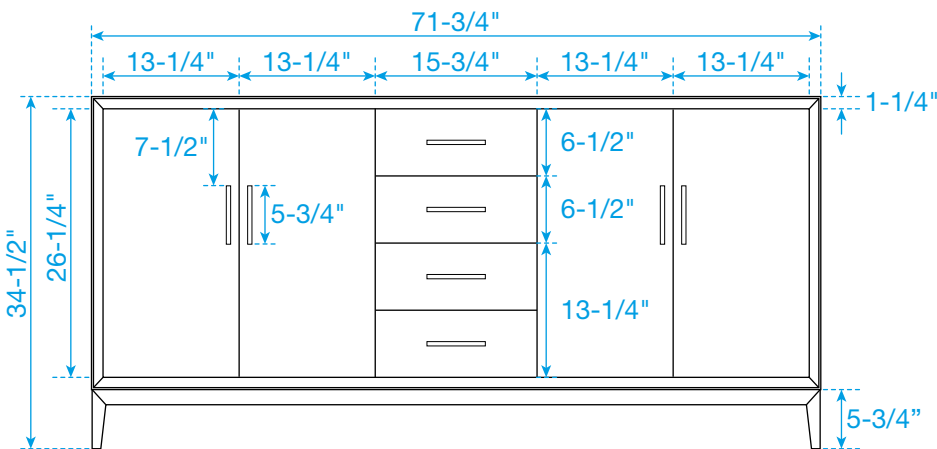

WYNDHAM COLLECTION

TOP VIEW OF VANITY CABINET

*Note: Due to high probability of breakage, the backsplash comes in two pieces, cut from the same piece. All measurements are $\pm 1/4$ ".

WC-8181-72-DBL
Quartz

WYNDHAM COLLECTION

Note: Side splash is reversible. Due to high probability of breakage, the backsplash comes in two pieces, cut from the same piece. All measurements are $\pm 1/4$ ".

WC-QC1-72-DBL-TOP