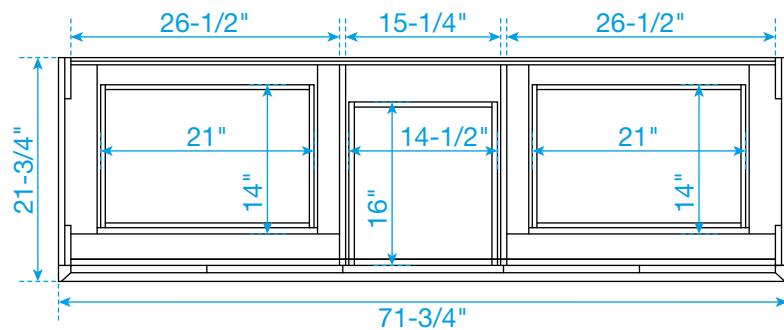

WYNDHAM COLLECTION

TOP VIEW OF VANITY CABINET

*Note: Due to high probability of breakage, the backsplash comes in two pieces, cut from the same piece. All measurements are $\pm 1/4$ ".

WC-8181-72-DBL
Quartz

WYNDHAM COLLECTION

Note: Side splash is reversible. Due to high probability of breakage, the backsplash comes in two pieces, cut from the same piece. All measurements are $\pm 1/4$ ".

WC-QC1-72-DBL-TOP