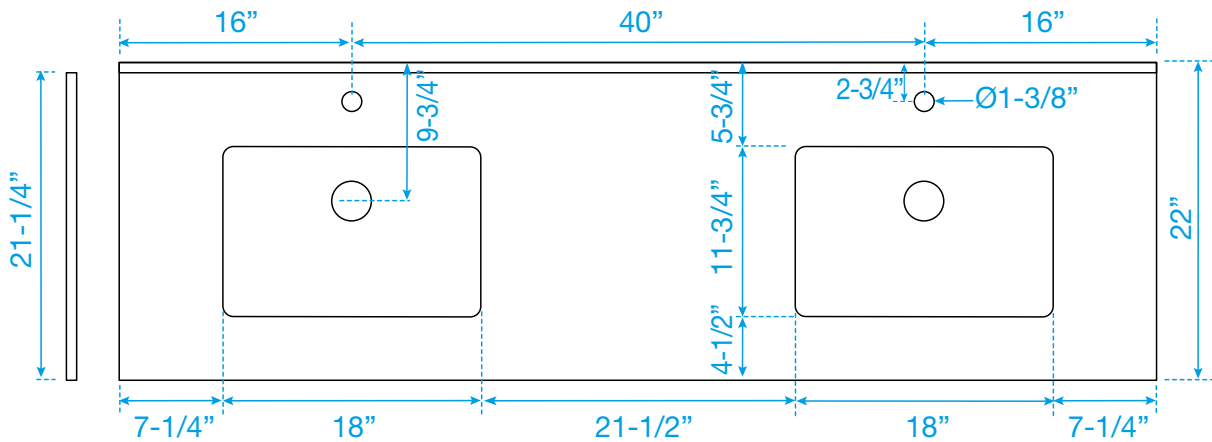

WYNDHAM COLLECTION

TOP VIEW OF VANITY CABINET

*Note: Due to high probability of breakage, the backsplash comes in two pieces, cut from the same piece. All measurements are $\pm 1/4$ ".

WC-8181-72-DBL
Quartz

WYNDHAM COLLECTION

Note: Side splash is reversible. Due to high probability of breakage, the backsplash comes in two pieces, cut from the same piece. All measurements are $\pm 1/4$ ".

WC-QC1-72-DBL-TOP