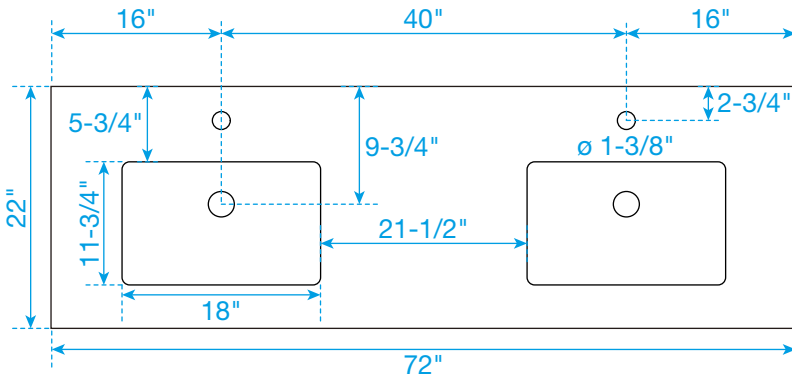

WYNDHAM COLLECTION

TOP VIEW OF VANITY CABINET

*Note: Due to high probability of breakage, the backsplash comes in two pieces, cut from the same piece. All measurements are $\pm 1/4$ ".

WC-8181-72-DBL
Quartz

WYNDHAM COLLECTION

Note: Side splash is reversible. Due to high probability of breakage, the backsplash comes in two pieces, cut from the same piece. All measurements are $\pm 1/4$ ".

WC-QC1-72-DBL-TOP