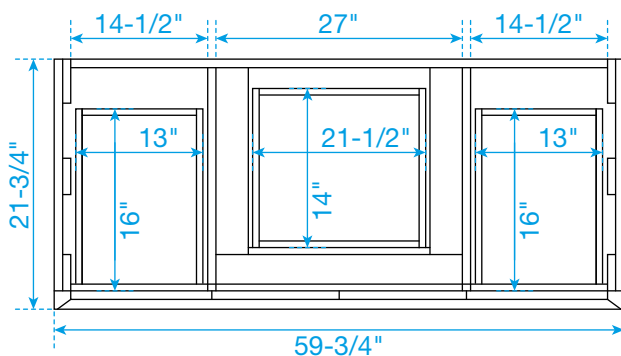

WYNDHAM COLLECTION

TOP VIEW OF VANITY CABINET

*Note: Due to high probability of breakage, the backsplash comes in two pieces, cut from the same piece. All measurements are $\pm 1/4"$.

WC-8181-60-SGL
Quartz

WYNDHAM COLLECTION

Note: Side splash is reversible. Due to high probability of breakage, the backsplash comes in two pieces, cut from the same piece. All measurements are $\pm 1/4"$.

WC-QC3-60-SGL-TOP