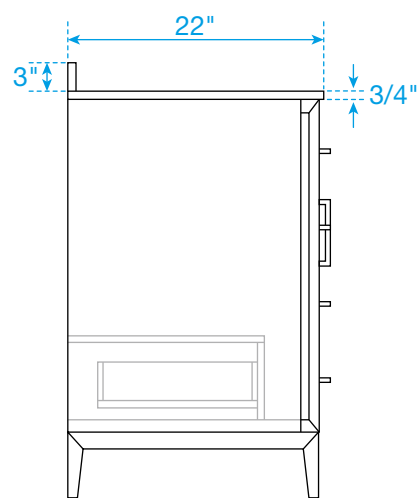

WYNDHAM COLLECTION

TOP VIEW OF VANITY CABINET

*Note: Due to high probability of breakage, the backsplash comes in two pieces, cut from the same piece. All measurements are $\pm 1/4"$.

WC-8181-60-SGL
Quartz

WYNDHAM COLLECTION

Note: Side splash is reversible. Due to high probability of breakage, the backsplash comes in two pieces, cut from the same piece. All measurements are $\pm 1/4"$.

WC-QC3-60-SGL-TOP