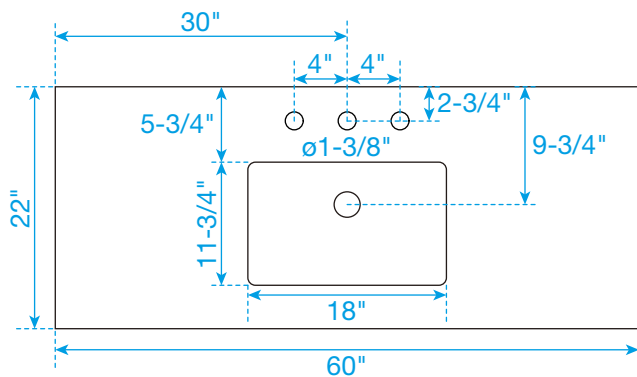

WYNDHAM COLLECTION

TOP VIEW OF VANITY CABINET

*Note: Due to high probability of breakage, the backsplash comes in two pieces, cut from the same piece. All measurements are $\pm 1/4"$.

WC-8181-60-SGL
Quartz

WYNDHAM COLLECTION

Note: Side splash is reversible. Due to high probability of breakage, the backsplash comes in two pieces, cut from the same piece. All measurements are $\pm 1/4"$.

WC-QC3-60-SGL-TOP