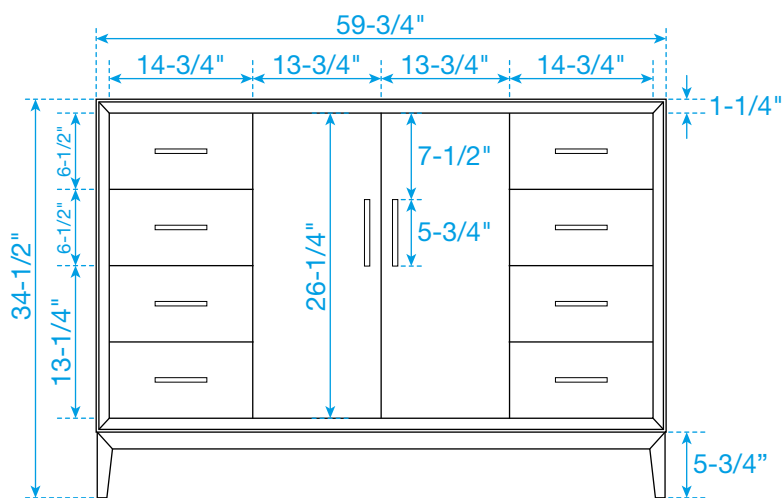

WYNDHAM COLLECTION

TOP VIEW OF VANITY CABINET

*Note: Due to high probability of breakage, the backsplash comes in two pieces, cut from the same piece. All measurements are $\pm 1/4"$.

WC-8181-60-SGL
Quartz

WYNDHAM COLLECTION

Note: Side splash is reversible. Due to high probability of breakage, the backsplash comes in two pieces, cut from the same piece. All measurements are $\pm 1/4"$.

WC-QC3-60-SGL-TOP