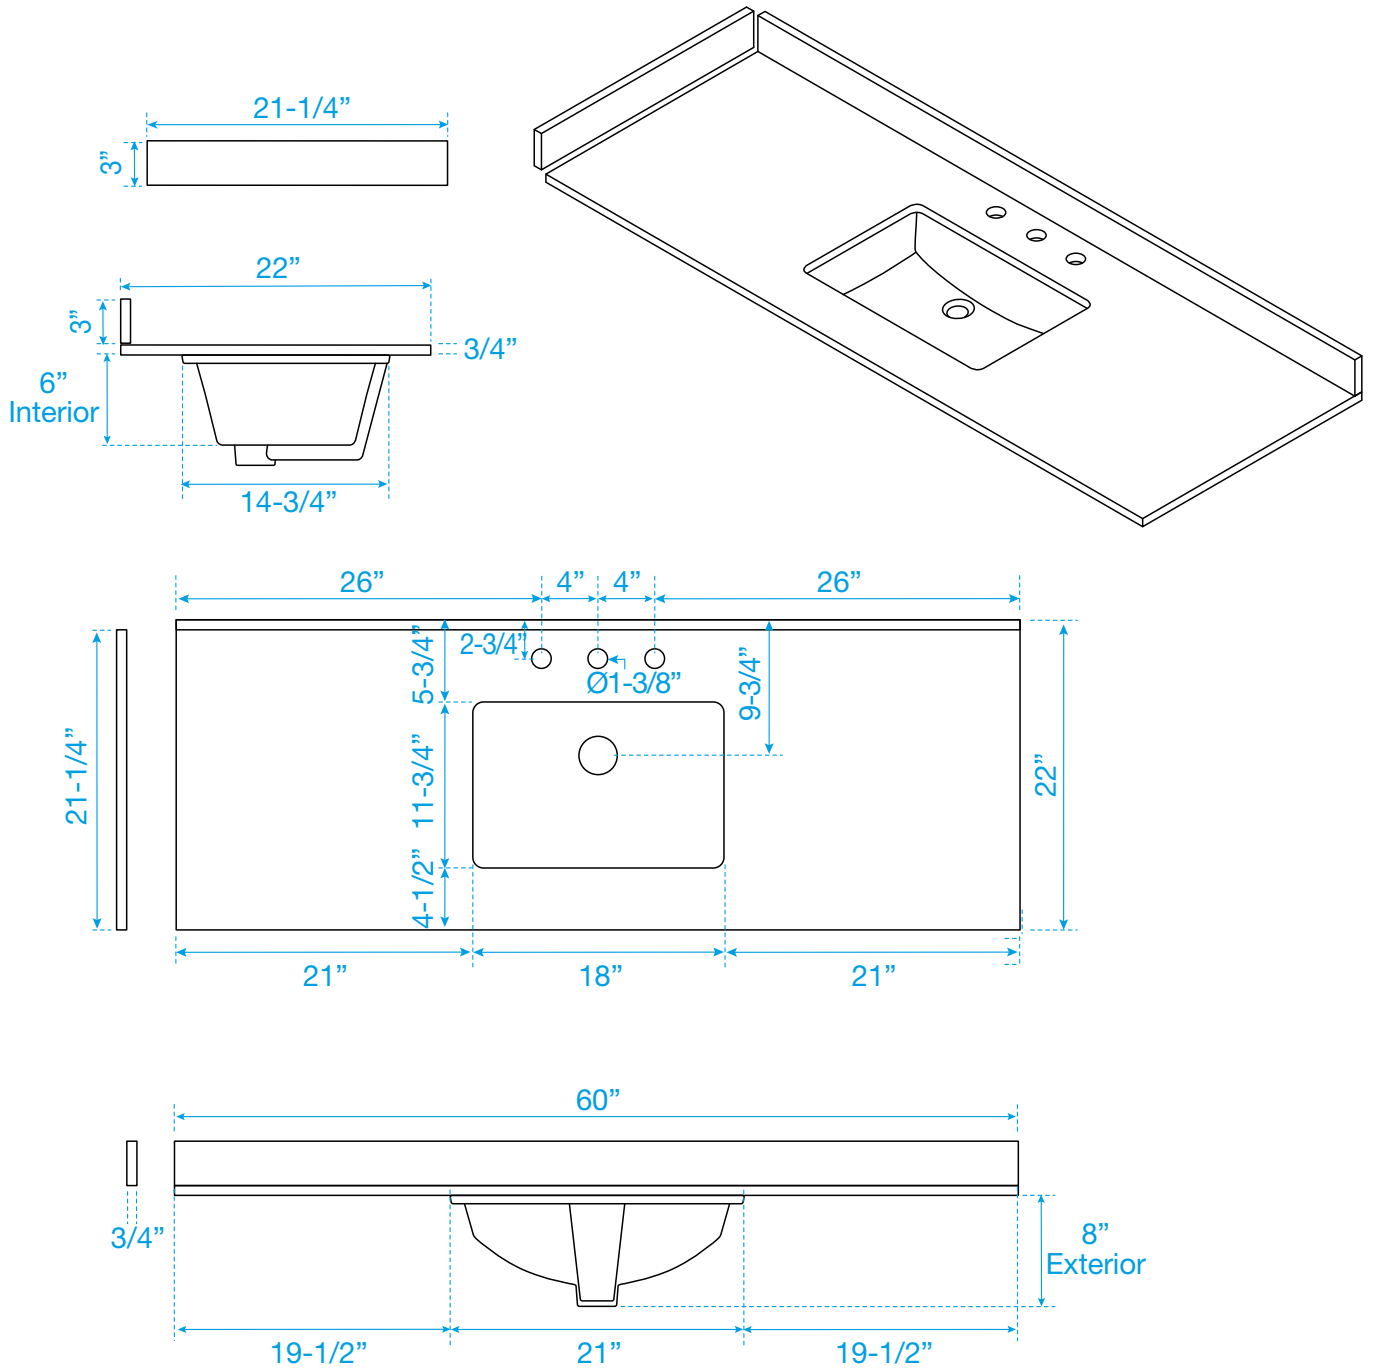

WYNDHAM COLLECTION

TOP VIEW OF VANITY CABINET

*Note: Due to high probability of breakage, the backsplash comes in two pieces, cut from the same piece. All measurements are $\pm 1/4"$.

WC-8181-60-SGL
Quartz

WYNDHAM COLLECTION

Note: Side splash is reversible. Due to high probability of breakage, the backsplash comes in two pieces, cut from the same piece. All measurements are $\pm 1/4"$.

WC-QC3-60-SGL-TOP