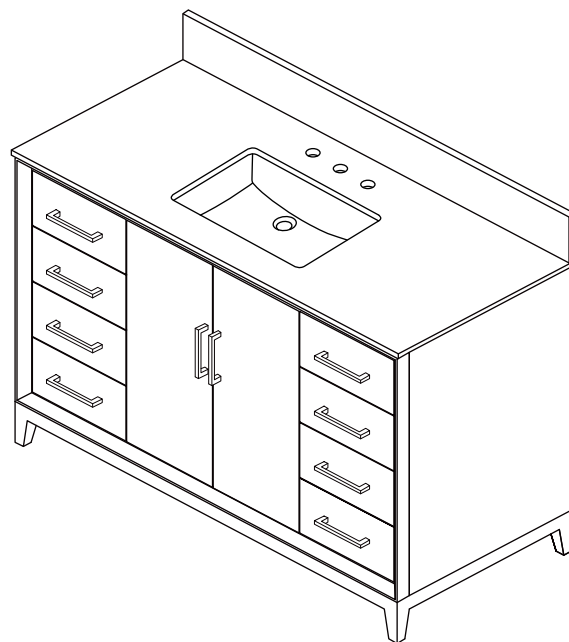

WYNDHAM COLLECTION

TOP VIEW OF VANITY CABINET

*Note: Due to high probability of breakage, the backsplash comes in two pieces, cut from the same piece. All measurements are $\pm 1/4"$.

WC-8181-60-SGL
Quartz

WYNDHAM COLLECTION

Note: Side splash is reversible. Due to high probability of breakage, the backsplash comes in two pieces, cut from the same piece. All measurements are $\pm 1/4"$.

WC-QC3-60-SGL-TOP