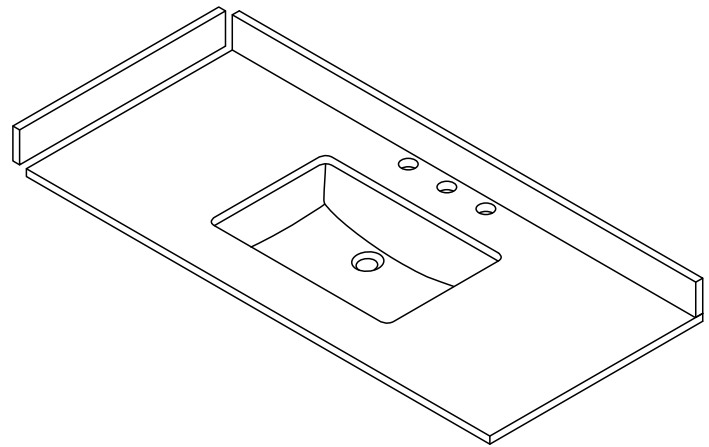

# WYNDHAM COLLECTION

TOP VIEW OF VANITY CABINET

\*Note: All measurements are  $\pm 1/4$ ".

## WC-8181-48-SGL Quartz

# WYNDHAM COLLECTION

Note: Side splash is reversible. All measurements are  $\pm 1/4\text{'}$ .

WC-QC3-48-SGL-TOP