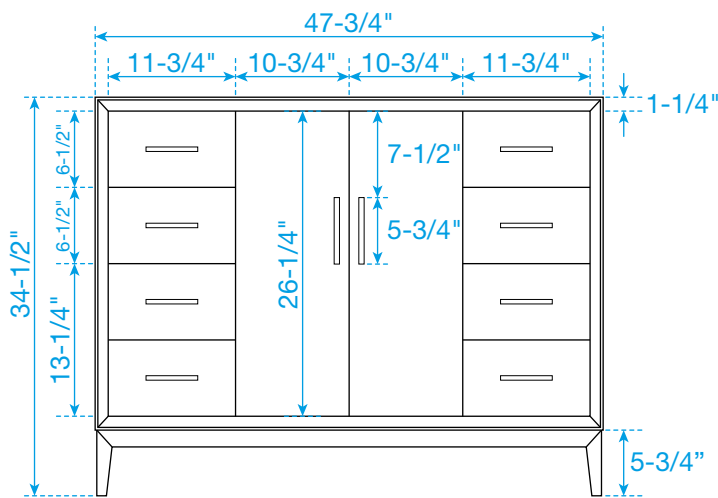

# WYNDHAM COLLECTION

TOP VIEW OF VANITY CABINET

\*Note: All measurements are  $\pm 1/4$ ".

# WYNDHAM COLLECTION

Note: Side splash is reversible. All measurements are  $\pm 1/4\text{'}$ .

WC-QC3-48-SGL-TOP