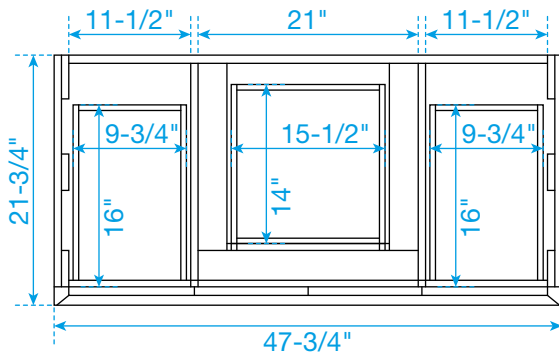

# WYNDHAM COLLECTION

TOP VIEW OF VANITY CABINET

\*Note: All measurements are  $\pm 1/4$ ".

# WYNDHAM COLLECTION

Note: Side splash is reversible. All measurements are  $\pm 1/4\text{'}$ .

WC-QC3-48-SGL-TOP