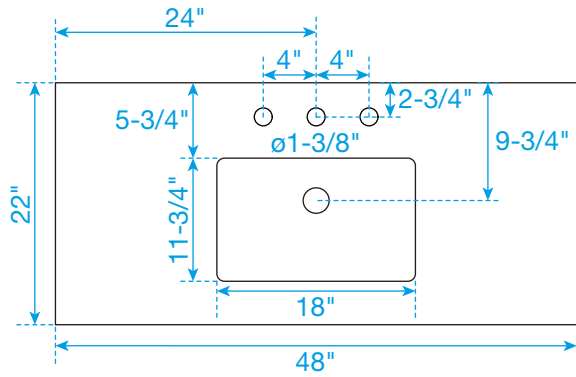

# WYNDHAM COLLECTION

TOP VIEW OF VANITY CABINET

\*Note: All measurements are  $\pm 1/4$ ".

# WYNDHAM COLLECTION

Note: Side splash is reversible. All measurements are  $\pm 1/4\text{'}$ .

WC-QC3-48-SGL-TOP