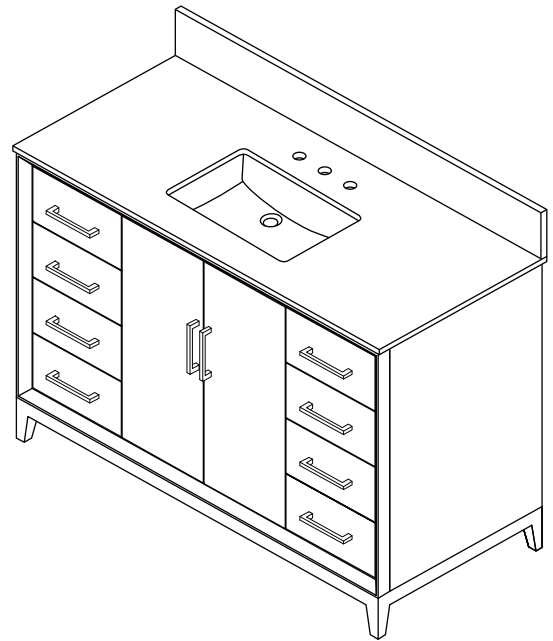

# WYNDHAM COLLECTION

TOP VIEW OF VANITY CABINET

\*Note: All measurements are  $\pm 1/4$ ".

## WC-8181-48-SGL Quartz

# WYNDHAM COLLECTION

Note: Side splash is reversible. All measurements are  $\pm 1/4\text{'}$ .

WC-QC3-48-SGL-TOP