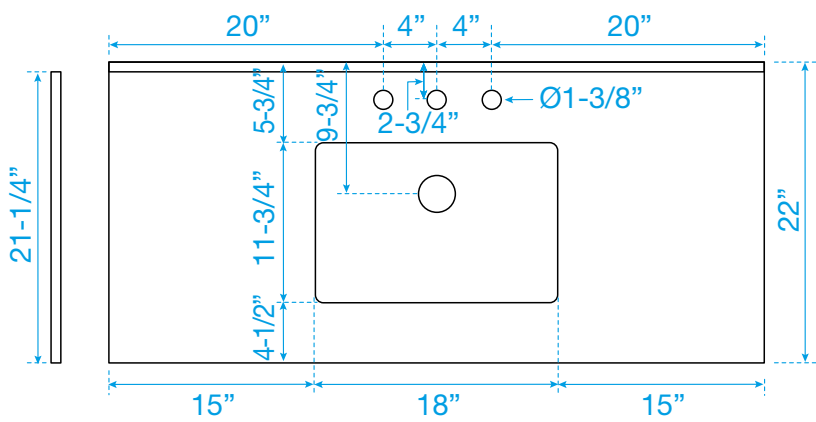

# WYNDHAM COLLECTION

TOP VIEW OF VANITY CABINET

\*Note: All measurements are  $\pm 1/4$ ".

# WYNDHAM COLLECTION

Note: Side splash is reversible. All measurements are  $\pm 1/4\text{'}$ .

WC-QC3-48-SGL-TOP