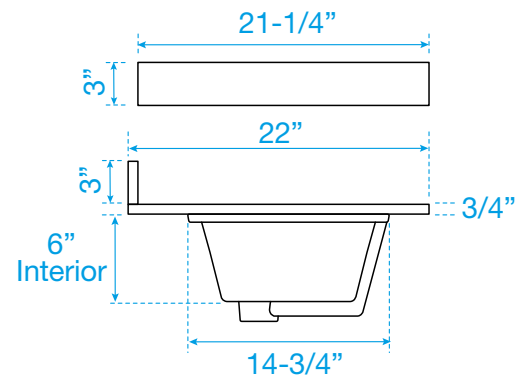

# WYNDHAM COLLECTION

TOP VIEW OF VANITY CABINET

\*Note: All measurements are  $\pm 1/4$ ".

# WYNDHAM COLLECTION

Note: Side splash is reversible. All measurements are  $\pm 1/4\text{'}$ .

WC-QC3-48-SGL-TOP