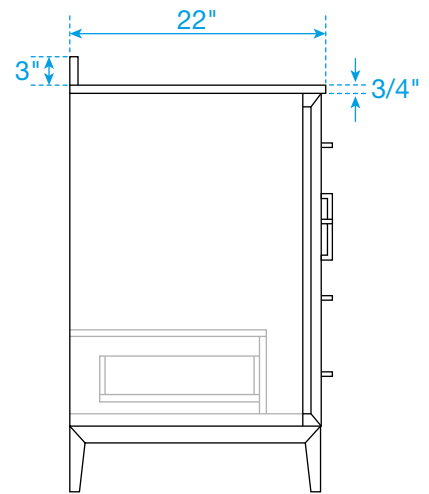

# WYNDHAM COLLECTION

TOP VIEW OF VANITY CABINET

\*Note: All measurements are  $\pm 1/4$ ".

# WYNDHAM COLLECTION

Note: Side splash is reversible. All measurements are  $\pm 1/4\text{'}$ .

WC-QC3-48-SGL-TOP