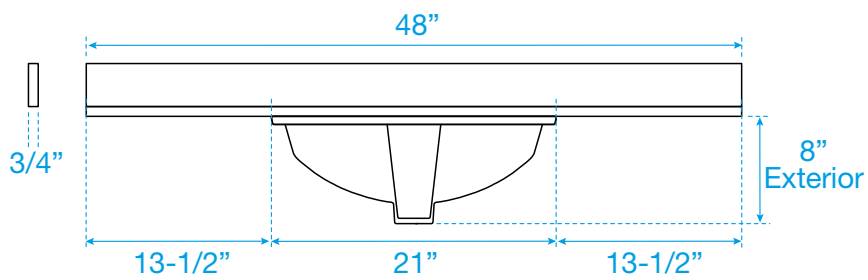

# WYNDHAM COLLECTION

TOP VIEW OF VANITY CABINET

\*Note: All measurements are  $\pm 1/4$ ".

# WYNDHAM COLLECTION

Note: Side splash is reversible. All measurements are  $\pm 1/4\text{'}$ .

WC-QC3-48-SGL-TOP