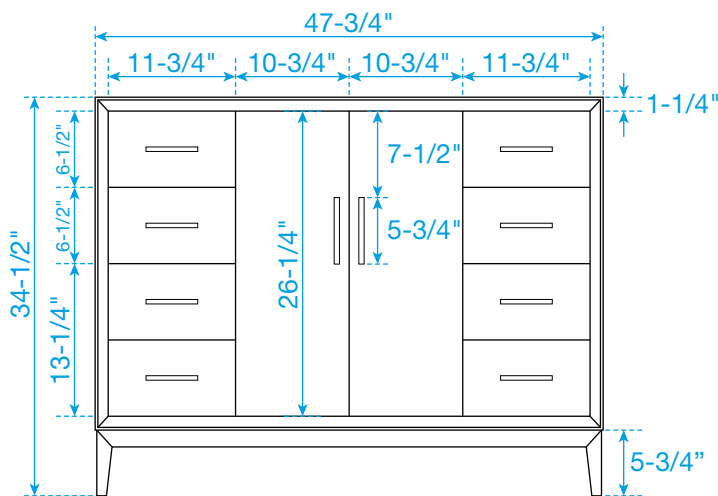

WYNDHAM COLLECTION

TOP VIEW OF VANITY CABINET

*Note: All measurements are $\pm 1/4$ ".

WC-8181-48-SGL Quartz

WYNDHAM COLLECTION

Note: Side splash is reversible. All measurements are $\pm 1/4$ ".

WC-QCI-48-SGL-TOP