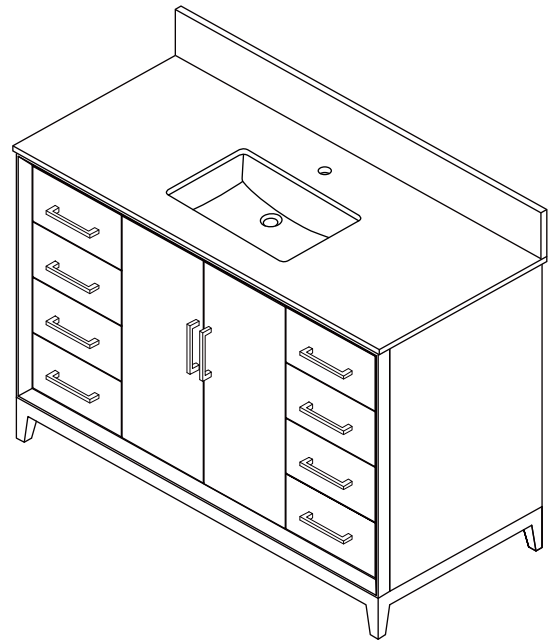

WYNDHAM COLLECTION

TOP VIEW OF VANITY CABINET

*Note: All measurements are $\pm 1/4$ ".

WC-8181-48-SGL Quartz

WYNDHAM COLLECTION

Note: Side splash is reversible. All measurements are $\pm 1/4$ ".

WC-QCI-48-SGL-TOP