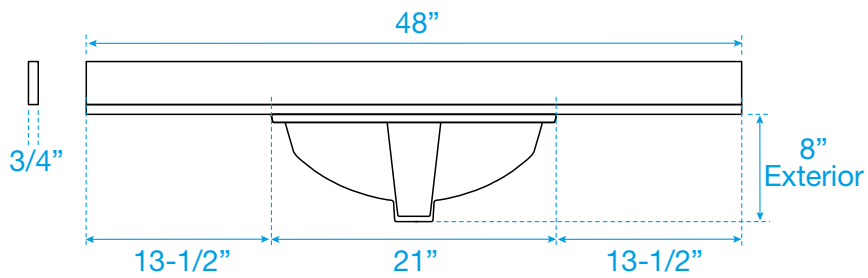

WYNDHAM COLLECTION

TOP VIEW OF VANITY CABINET

*Note: All measurements are $\pm 1/4$ ".

WC-8181-48-SGL Quartz

WYNDHAM COLLECTION

Note: Side splash is reversible. All measurements are $\pm 1/4$ ".

WC-QCI-48-SGL-TOP