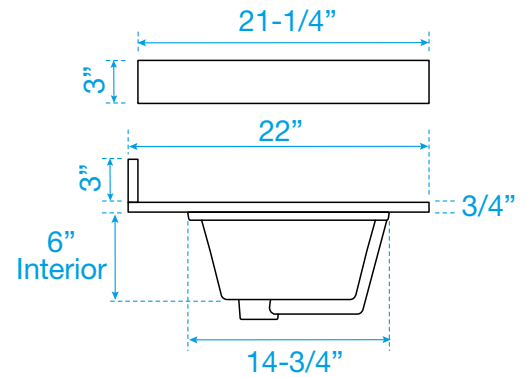

WYNDHAM COLLECTION

TOP VIEW OF VANITY CABINET

*Note: All measurements are $\pm 1/4$ ".

WC-8181-48-SGL Quartz

WYNDHAM COLLECTION

Note: Side splash is reversible. All measurements are $\pm 1/4$ ".

WC-QCI-48-SGL-TOP