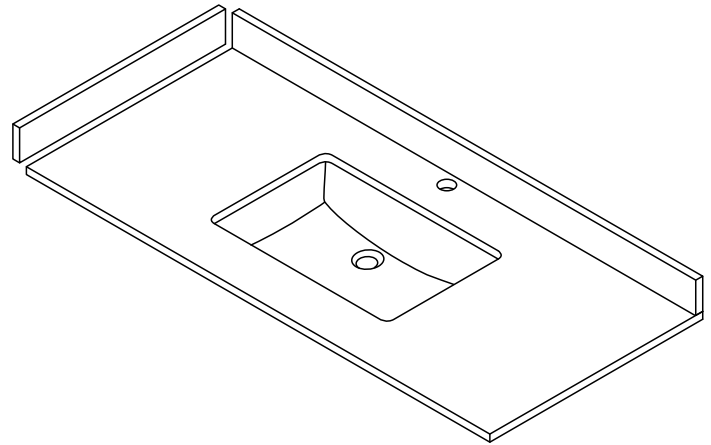

WYNDHAM COLLECTION

TOP VIEW OF VANITY CABINET

*Note: All measurements are $\pm 1/4$ ".

WC-8181-48-SGL Quartz

WYNDHAM COLLECTION

Note: Side splash is reversible. All measurements are $\pm 1/4$ ".

WC-QCI-48-SGL-TOP