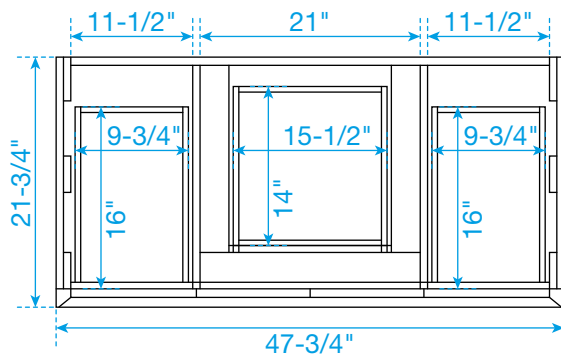

WYNDHAM COLLECTION

TOP VIEW OF VANITY CABINET

*Note: All measurements are $\pm 1/4$ ".

WC-8181-48-SGL Quartz

WYNDHAM COLLECTION

Note: Side splash is reversible. All measurements are $\pm 1/4$ ".

WC-QCI-48-SGL-TOP