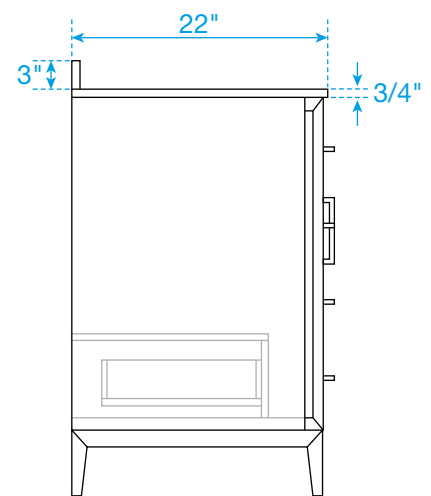

WYNDHAM COLLECTION

TOP VIEW OF VANITY CABINET

*Note: All measurements are $\pm 1/4$ ".

WC-8181-48-SGL Quartz

WYNDHAM COLLECTION

Note: Side splash is reversible. All measurements are $\pm 1/4$ ".

WC-QCI-48-SGL-TOP