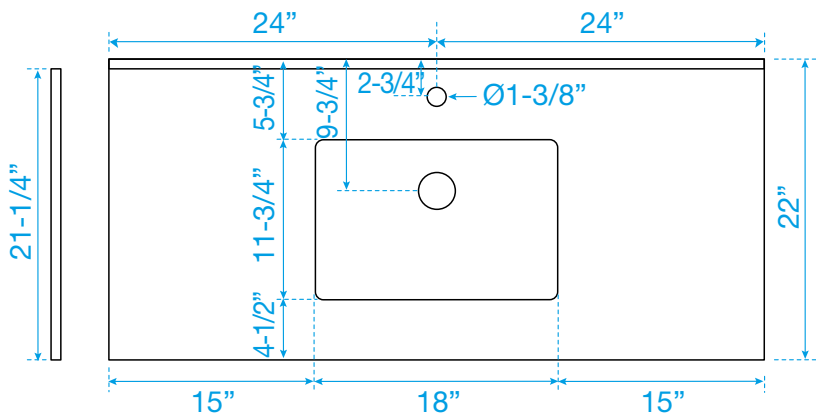

WYNDHAM COLLECTION

TOP VIEW OF VANITY CABINET

*Note: All measurements are $\pm 1/4$ ".

WC-8181-48-SGL Quartz

WYNDHAM COLLECTION

Note: Side splash is reversible. All measurements are $\pm 1/4$ ".

WC-QCI-48-SGL-TOP