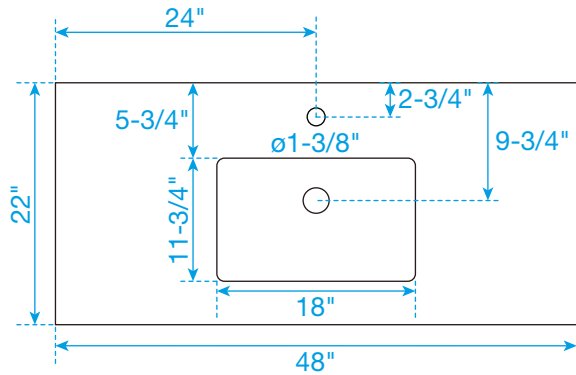

WYNDHAM COLLECTION

TOP VIEW OF VANITY CABINET

*Note: All measurements are $\pm 1/4$ ".

WC-8181-48-SGL Quartz

WYNDHAM COLLECTION

Note: Side splash is reversible. All measurements are $\pm 1/4$ ".

WC-QCI-48-SGL-TOP