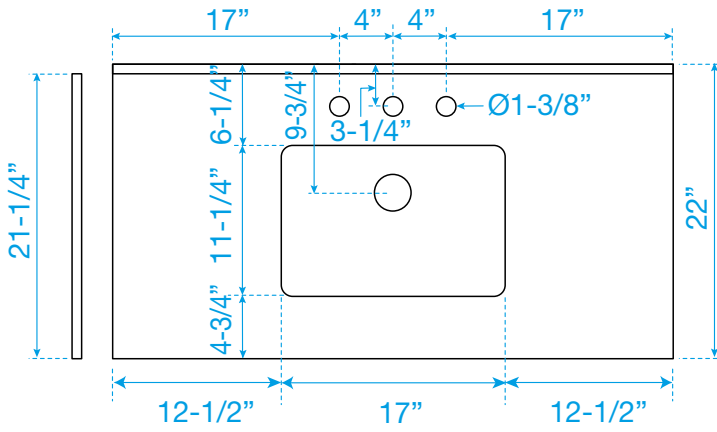

# WYNDHAM COLLECTION

TOP VIEW OF VANITY CABINET

\*Note: All measurements are  $\pm 1/4$ ".

# WYNDHAM COLLECTION

Note: Side splash is reversible. All measurements are  $\pm 1/4"$ .

WC-QC3-42-SGL-TOP