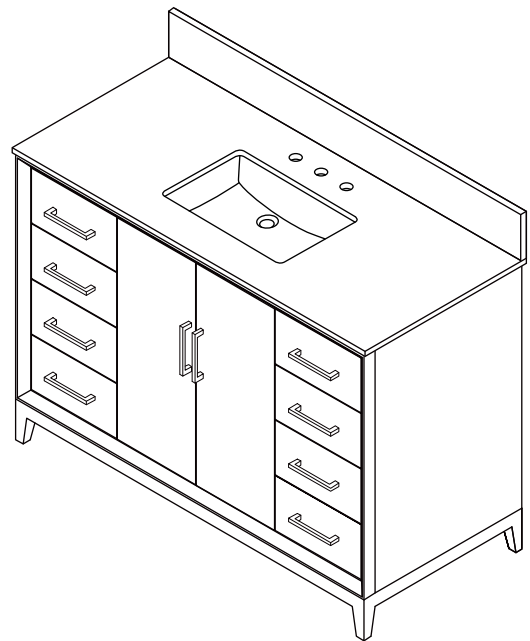

# WYNDHAM COLLECTION

TOP VIEW OF VANITY CABINET

\*Note: All measurements are  $\pm 1/4$ ".

# WYNDHAM COLLECTION

Note: Side splash is reversible. All measurements are  $\pm 1/4"$ .

WC-QC3-42-SGL-TOP