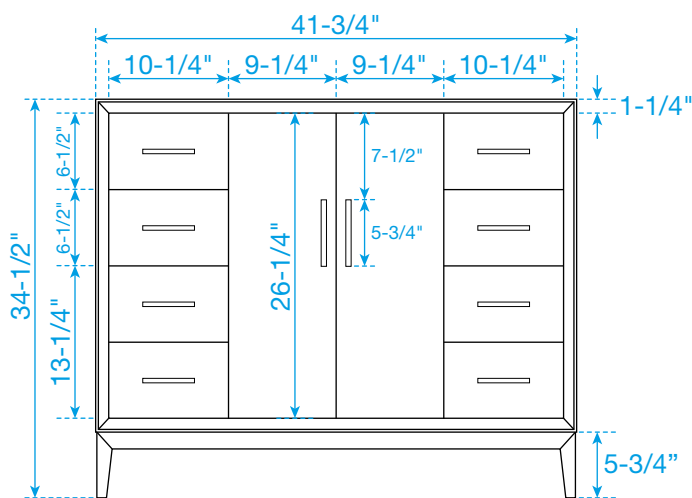

# WYNDHAM COLLECTION

TOP VIEW OF VANITY CABINET

\*Note: All measurements are  $\pm 1/4$ ".

# WYNDHAM COLLECTION

Note: Side splash is reversible. All measurements are  $\pm 1/4"$ .

WC-QC3-42-SGL-TOP