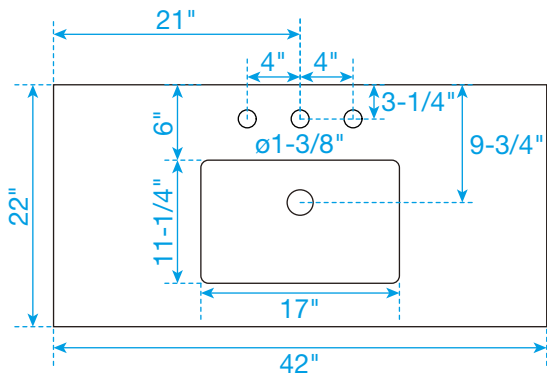

# WYNDHAM COLLECTION

TOP VIEW OF VANITY CABINET

\*Note: All measurements are  $\pm 1/4$ ".

# WYNDHAM COLLECTION

Note: Side splash is reversible. All measurements are  $\pm 1/4"$ .

WC-QC3-42-SGL-TOP