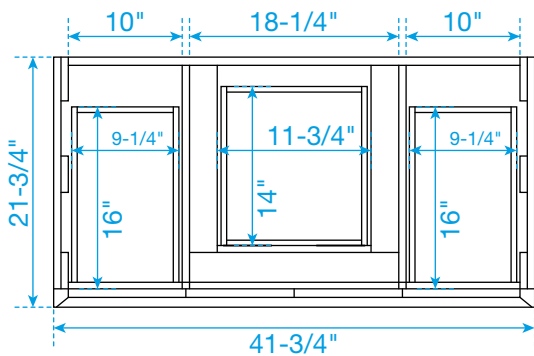

# WYNDHAM COLLECTION

TOP VIEW OF VANITY CABINET

\*Note: All measurements are  $\pm 1/4$ ".

# WYNDHAM COLLECTION

Note: Side splash is reversible. All measurements are  $\pm 1/4"$ .

WC-QC3-42-SGL-TOP