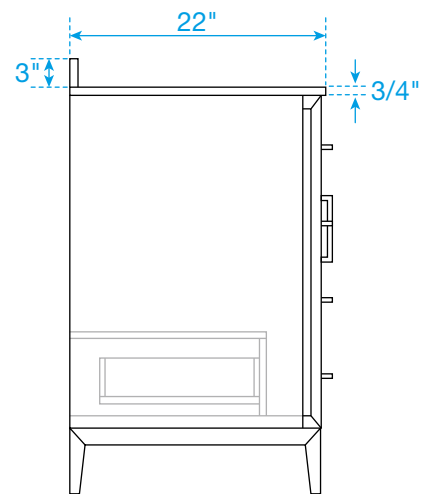

# WYNDHAM COLLECTION

TOP VIEW OF VANITY CABINET

\*Note: All measurements are  $\pm 1/4$ ".

# WYNDHAM COLLECTION

Note: Side splash is reversible. All measurements are  $\pm 1/4"$ .

WC-QC3-42-SGL-TOP