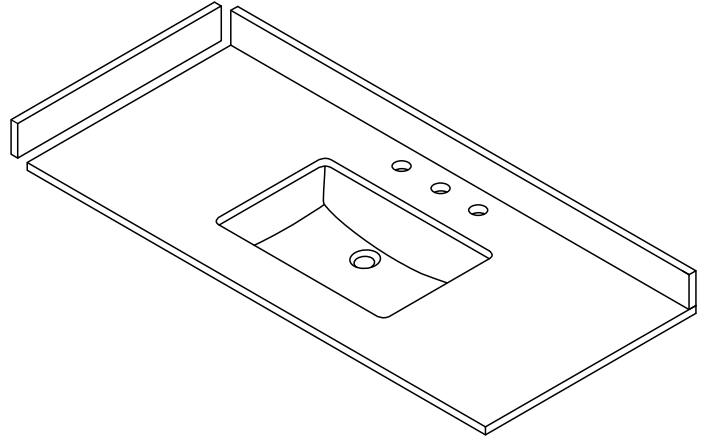

# WYNDHAM COLLECTION

TOP VIEW OF VANITY CABINET

\*Note: All measurements are  $\pm 1/4$ ".

# WYNDHAM COLLECTION

Note: Side splash is reversible. All measurements are  $\pm 1/4"$ .

WC-QC3-42-SGL-TOP