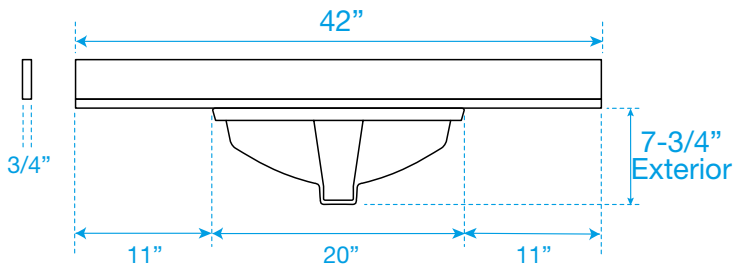

# WYNDHAM COLLECTION

TOP VIEW OF VANITY CABINET

\*Note: All measurements are  $\pm 1/4$ ".

# WYNDHAM COLLECTION

Note: Side splash is reversible. All measurements are  $\pm 1/4"$ .

WC-QC3-42-SGL-TOP