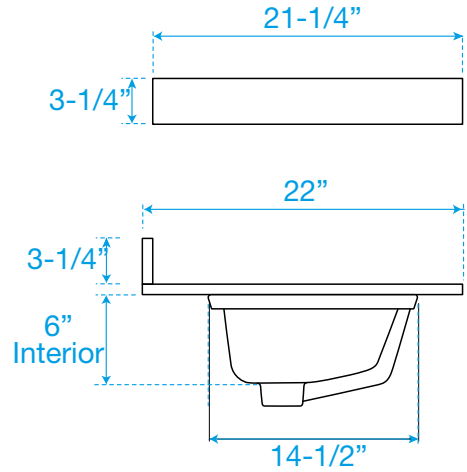

# WYNDHAM COLLECTION

TOP VIEW OF VANITY CABINET

\*Note: All measurements are  $\pm 1/4$ ".

# WYNDHAM COLLECTION

Note: Side splash is reversible. All measurements are  $\pm 1/4"$ .

WC-QC3-42-SGL-TOP