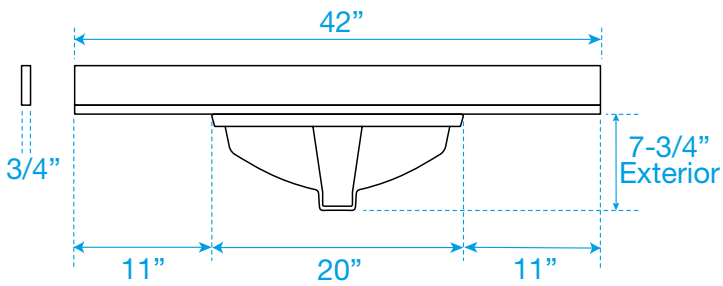

WYNDHAM COLLECTION

TOP VIEW OF VANITY CABINET

*Note: All measurements are $\pm 1/4"$.

WC-8181-42-SGL Quartz

WYNDHAM COLLECTION

Note: Side splash is reversible. All measurements are $\pm 1/4$ ".

WC-QCI-42-SGL-TOP