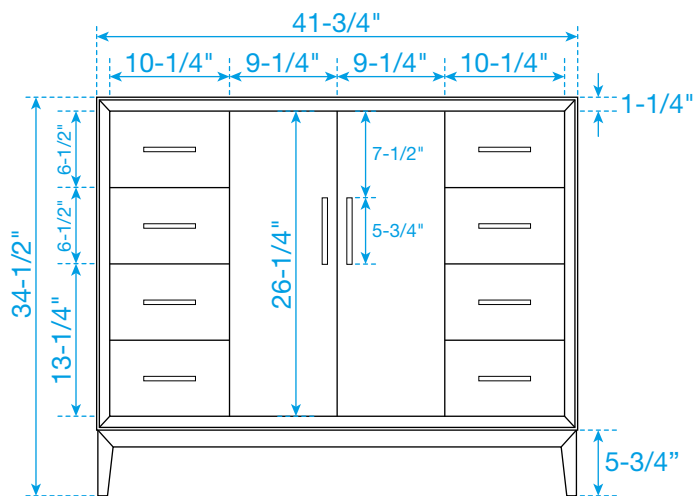

WYNDHAM COLLECTION

TOP VIEW OF VANITY CABINET

*Note: All measurements are $\pm 1/4"$.

WC-8181-42-SGL Quartz

WYNDHAM COLLECTION

Note: Side splash is reversible. All measurements are $\pm 1/4$ ".

WC-QCI-42-SGL-TOP