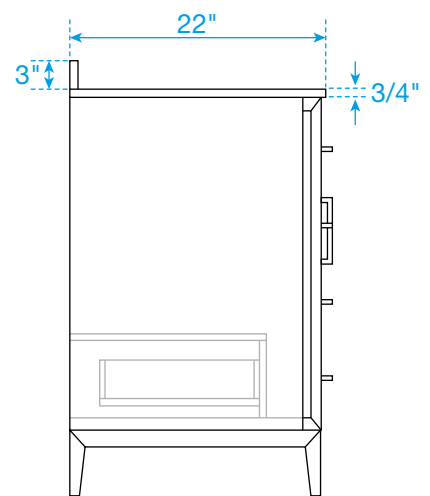

WYNDHAM COLLECTION

TOP VIEW OF VANITY CABINET

*Note: All measurements are $\pm 1/4"$.

WC-8181-42-SGL Quartz

WYNDHAM COLLECTION

Note: Side splash is reversible. All measurements are $\pm 1/4$ ".

WC-QCI-42-SGL-TOP