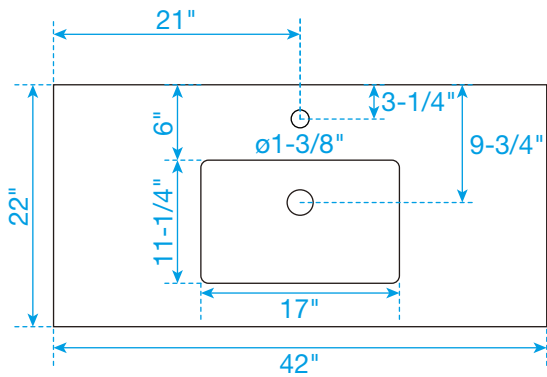

WYNDHAM COLLECTION

TOP VIEW OF VANITY CABINET

*Note: All measurements are $\pm 1/4"$.

WC-8181-42-SGL Quartz

WYNDHAM COLLECTION

Note: Side splash is reversible. All measurements are $\pm 1/4$ ".

WC-QCI-42-SGL-TOP