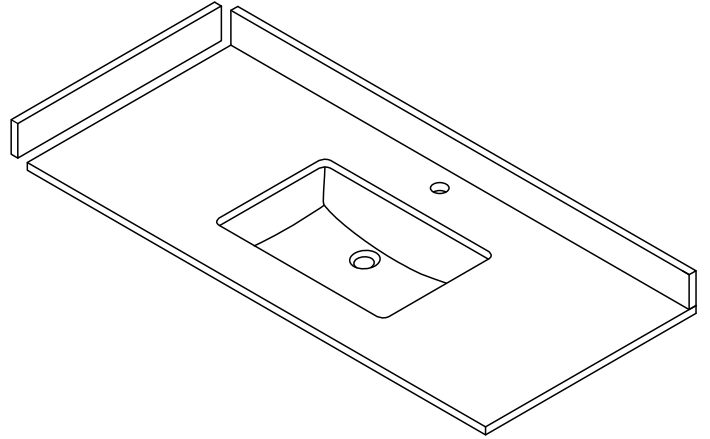

WYNDHAM COLLECTION

TOP VIEW OF VANITY CABINET

*Note: All measurements are $\pm 1/4"$.

WC-8181-42-SGL Quartz

WYNDHAM COLLECTION

Note: Side splash is reversible. All measurements are $\pm 1/4$ ".

WC-QCI-42-SGL-TOP