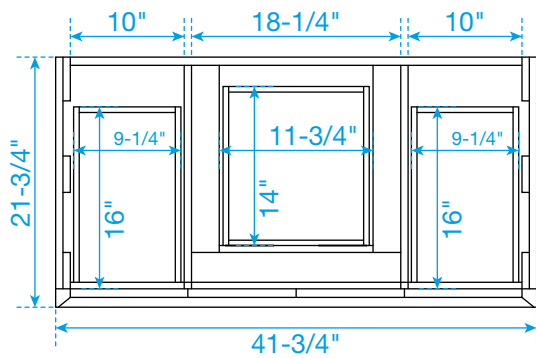

WYNDHAM COLLECTION

TOP VIEW OF VANITY CABINET

*Note: All measurements are $\pm 1/4"$.

WC-8181-42-SGL Quartz

WYNDHAM COLLECTION

Note: Side splash is reversible. All measurements are $\pm 1/4$ ".

WC-QCI-42-SGL-TOP