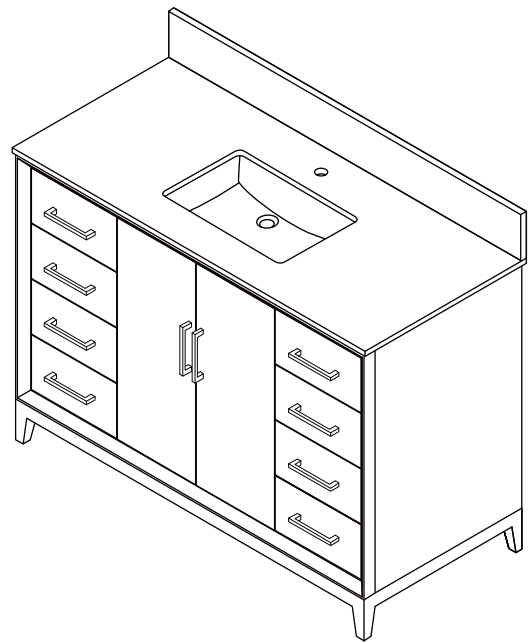

WYNDHAM COLLECTION

TOP VIEW OF VANITY CABINET

*Note: All measurements are $\pm 1/4"$.

WC-8181-42-SGL Quartz

WYNDHAM COLLECTION

Note: Side splash is reversible. All measurements are $\pm 1/4$ ".

WC-QCI-42-SGL-TOP