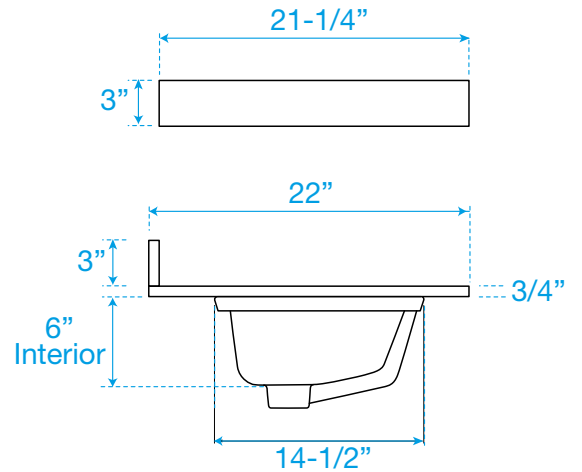

WYNDHAM COLLECTION

TOP VIEW OF VANITY CABINET

*Note: All measurements are $\pm 1/4"$.

WC-8181-42-SGL Quartz

WYNDHAM COLLECTION

Note: Side splash is reversible. All measurements are $\pm 1/4$ ".

WC-QCI-42-SGL-TOP