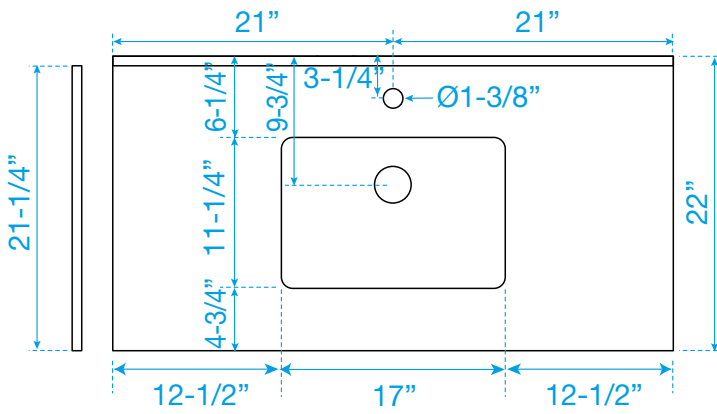

WYNDHAM COLLECTION

TOP VIEW OF VANITY CABINET

*Note: All measurements are $\pm 1/4"$.

WC-8181-42-SGL Quartz

WYNDHAM COLLECTION

Note: Side splash is reversible. All measurements are $\pm 1/4$ ".

WC-QCI-42-SGL-TOP