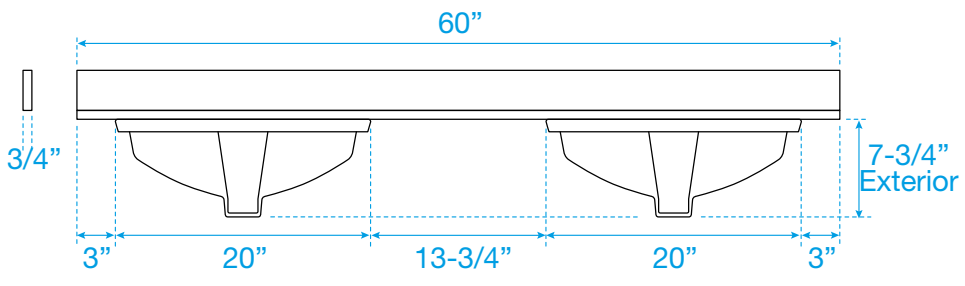

WYNDHAM COLLECTION

TOP VIEW OF VANITY CABINET

*Note: All measurements are $\pm 1/4$ ".

WC-2929-60-DBL
Quartz

WYNDHAM COLLECTION

Note: Side splash is reversible. Due to high probability of breakage, the backsplash comes in two pieces, cut from the same piece. All measurements are $\pm 1/4"$.