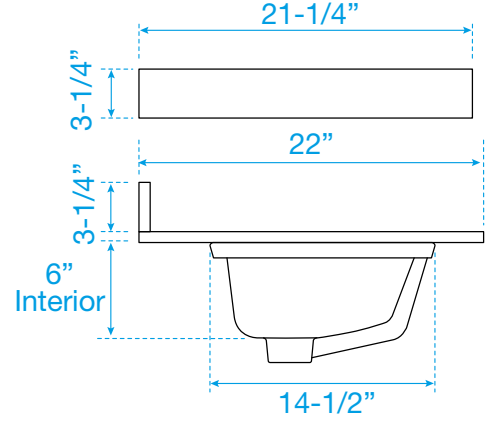

WYNDHAM COLLECTION

TOP VIEW OF VANITY CABINET

*Note: All measurements are $\pm 1/4$ ".

WC-2929-60-DBL
Quartz

WYNDHAM COLLECTION

Note: Side splash is reversible. Due to high probability of breakage, the backsplash comes in two pieces, cut from the same piece. All measurements are $\pm 1/4"$.

WC-QC3-60-DBL-TOP