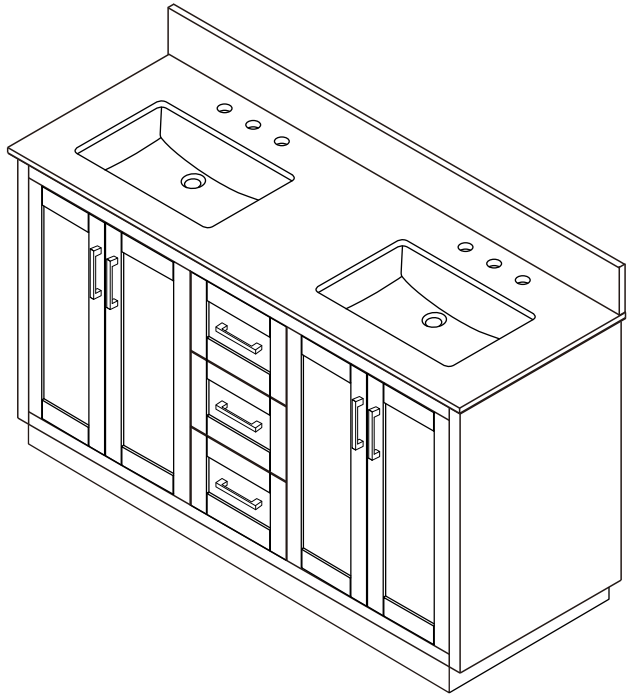

WYNDHAM COLLECTION

TOP VIEW OF VANITY CABINET

*Note: All measurements are $\pm 1/4$ ".

WC-2929-60-DBL
Quartz

WYNDHAM COLLECTION

Note: Side splash is reversible. Due to high probability of breakage, the backsplash comes in two pieces, cut from the same piece. All measurements are $\pm 1/4"$.

WC-QC3-60-DBL-TOP