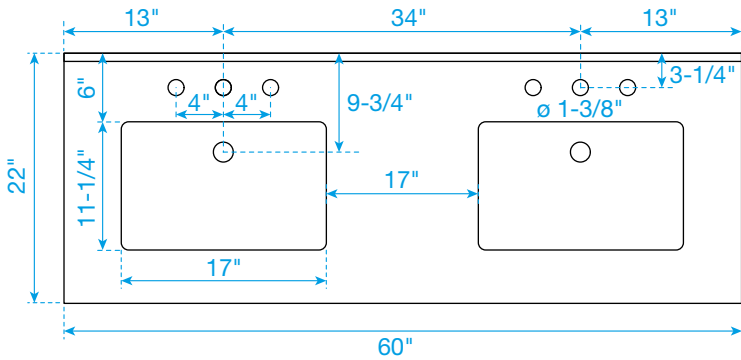

WYNDHAM COLLECTION

TOP VIEW OF VANITY CABINET

*Note: All measurements are $\pm 1/4$ ".

WC-2929-60-DBL
Quartz

WYNDHAM COLLECTION

Note: Side splash is reversible. Due to high probability of breakage, the backsplash comes in two pieces, cut from the same piece. All measurements are $\pm 1/4"$.

WC-QC3-60-DBL-TOP