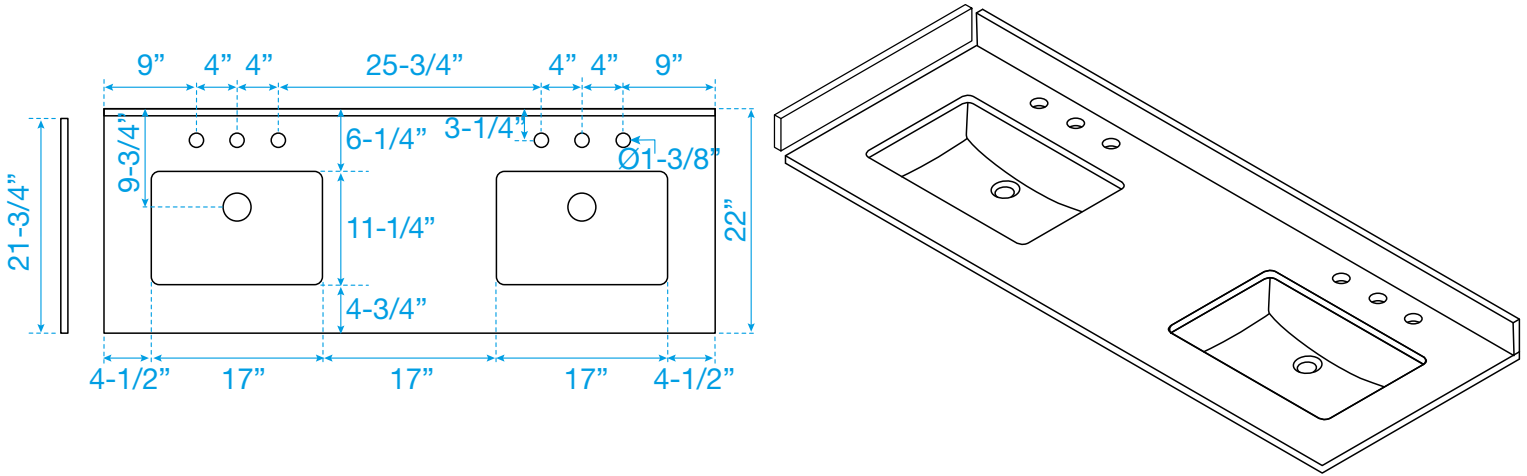

WYNDHAM COLLECTION

TOP VIEW OF VANITY CABINET

*Note: All measurements are $\pm 1/4$ ".

WC-2929-60-DBL
Quartz

WYNDHAM COLLECTION

Note: Side splash is reversible. Due to high probability of breakage, the backsplash comes in two pieces, cut from the same piece. All measurements are $\pm 1/4"$.

WC-QC3-60-DBL-TOP