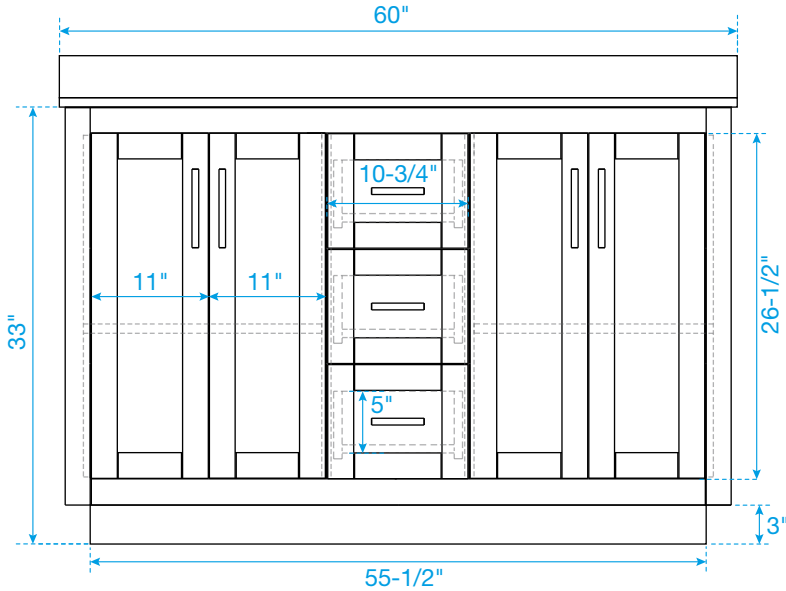

WYNDHAM COLLECTION

TOP VIEW OF VANITY CABINET

*Note: All measurements are $\pm 1/4$ ".

WC-2929-60-DBL
Quartz

WYNDHAM COLLECTION

Note: Side splash is reversible. Due to high probability of breakage, the backsplash comes in two pieces, cut from the same piece. All measurements are $\pm 1/4"$.

WC-QC3-60-DBL-TOP