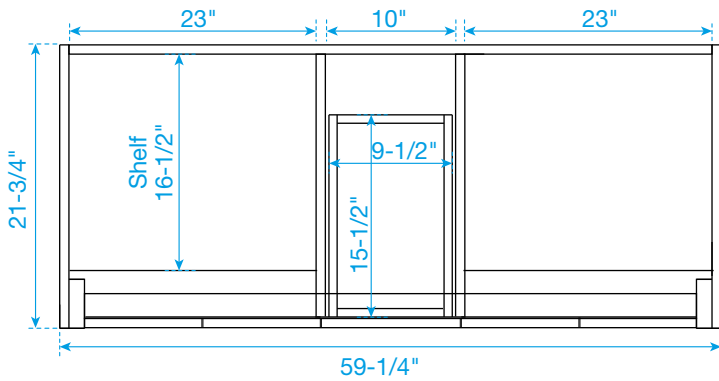

WYNDHAM COLLECTION

TOP VIEW OF VANITY CABINET

*Note: All measurements are $\pm 1/4$ ".

WC-2929-60-DBL
Quartz

WYNDHAM COLLECTION

Note: Side splash is reversible. Due to high probability of breakage, the backsplash comes in two pieces, cut from the same piece. All measurements are $\pm 1/4"$.

WC-QC3-60-DBL-TOP