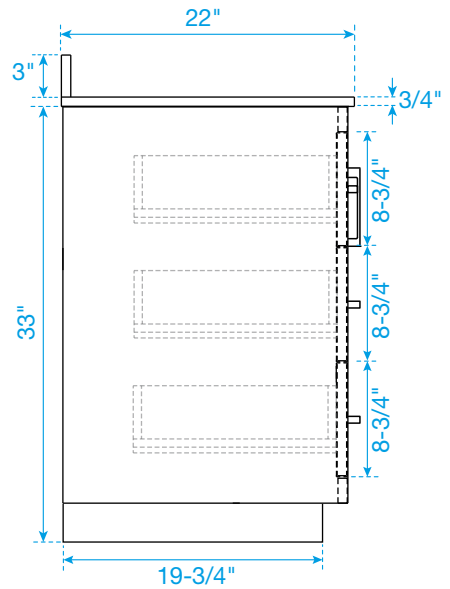

WYNDHAM COLLECTION

TOP VIEW OF VANITY CABINET

*Note: All measurements are $\pm 1/4$ ".

WC-2929-60-DBL
Quartz

WYNDHAM COLLECTION

Note: Side splash is reversible. Due to high probability of breakage, the backsplash comes in two pieces, cut from the same piece. All measurements are $\pm 1/4"$.

WC-QC3-60-DBL-TOP