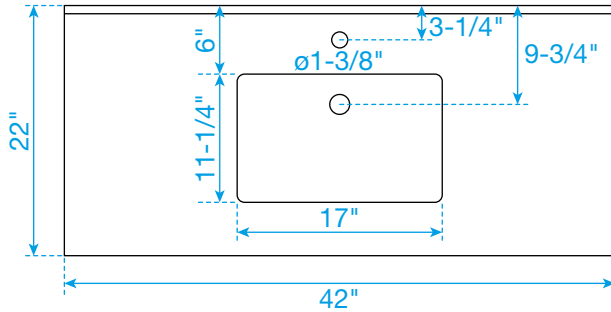

WYNDHAM COLLECTION

TOP VIEW OF VANITY CABINET

*Note: All measurements are $\pm 1/4"$.

WC-1111-42-SGL
Quartz

WYNDHAM COLLECTION

Note: Side splash is reversible. All measurements are $\pm 1/4$ ".

WC-QCI-42-SGL-TOP