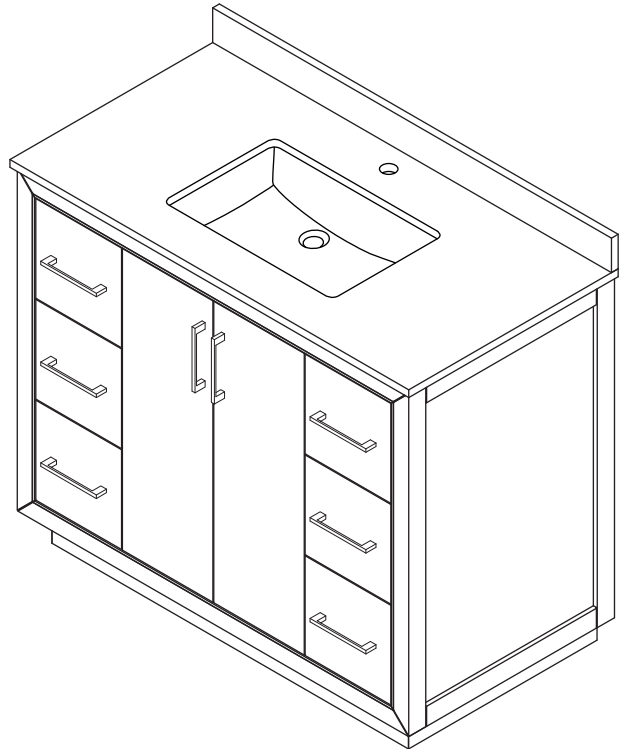

WYNDHAM COLLECTION

TOP VIEW OF VANITY CABINET

*Note: All measurements are $\pm 1/4"$.

WC-1111-42-SGL
Quartz

WYNDHAM COLLECTION

Note: Side splash is reversible. All measurements are $\pm 1/4$ ".

WC-QCI-42-SGL-TOP