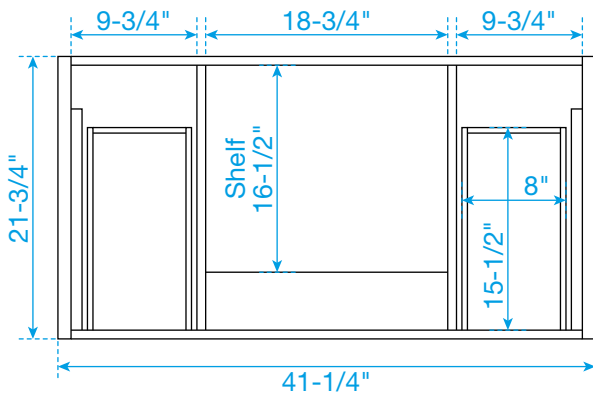

WYNDHAM COLLECTION

TOP VIEW OF VANITY CABINET

*Note: All measurements are $\pm 1/4"$.

WC-1111-42-SGL
Quartz

WYNDHAM COLLECTION

Note: Side splash is reversible. All measurements are $\pm 1/4$ ".

WC-QCI-42-SGL-TOP