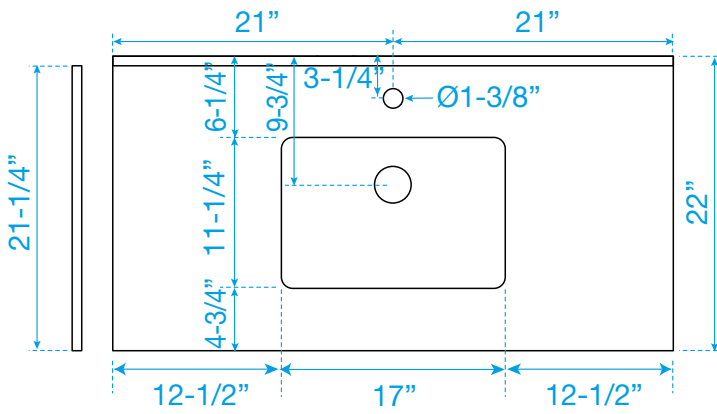

WYNDHAM COLLECTION

TOP VIEW OF VANITY CABINET

*Note: All measurements are $\pm 1/4"$.

WC-1111-42-SGL
Quartz

WYNDHAM COLLECTION

Note: Side splash is reversible. All measurements are $\pm 1/4$ ".

WC-QCI-42-SGL-TOP