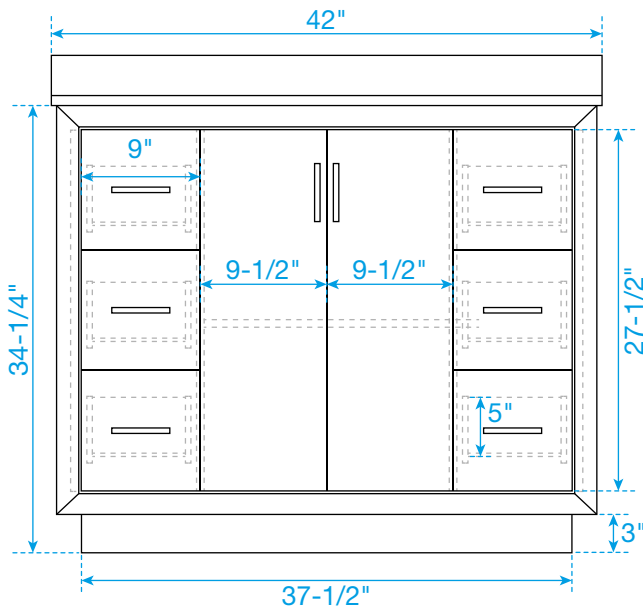

WYNDHAM COLLECTION

TOP VIEW OF VANITY CABINET

*Note: All measurements are $\pm 1/4"$.

WC-1111-42-SGL
Quartz

WYNDHAM COLLECTION

Note: Side splash is reversible. All measurements are $\pm 1/4$ ".

WC-QCI-42-SGL-TOP