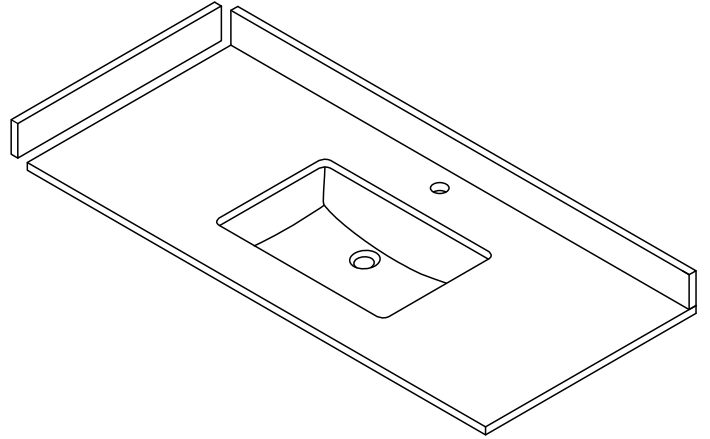

WYNDHAM COLLECTION

TOP VIEW OF VANITY CABINET

*Note: All measurements are $\pm 1/4"$.

WC-1111-42-SGL
Quartz

WYNDHAM COLLECTION

Note: Side splash is reversible. All measurements are $\pm 1/4$ ".

WC-QCI-42-SGL-TOP