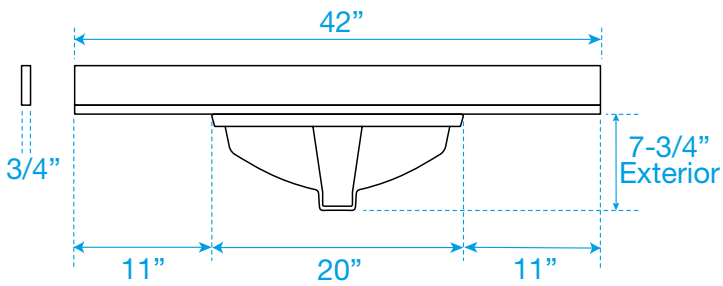

WYNDHAM COLLECTION

TOP VIEW OF VANITY CABINET

*Note: All measurements are $\pm 1/4"$.

WC-1111-42-SGL
Quartz

WYNDHAM COLLECTION

Note: Side splash is reversible. All measurements are $\pm 1/4$ ".

WC-QCI-42-SGL-TOP