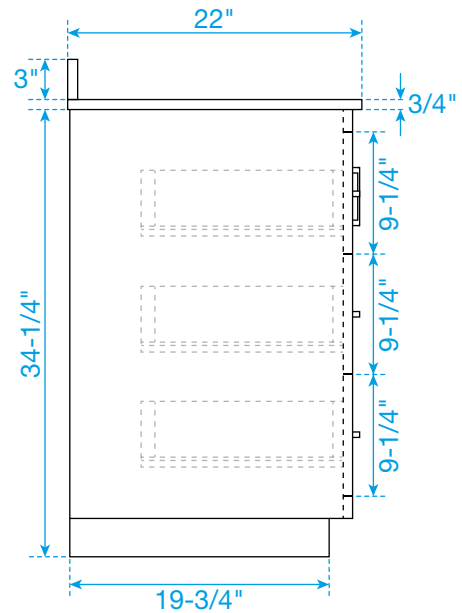

WYNDHAM COLLECTION

TOP VIEW OF VANITY CABINET

*Note: All measurements are $\pm 1/4"$.

WC-1111-42-SGL
Quartz

WYNDHAM COLLECTION

Note: Side splash is reversible. All measurements are $\pm 1/4$ ".

WC-QCI-42-SGL-TOP