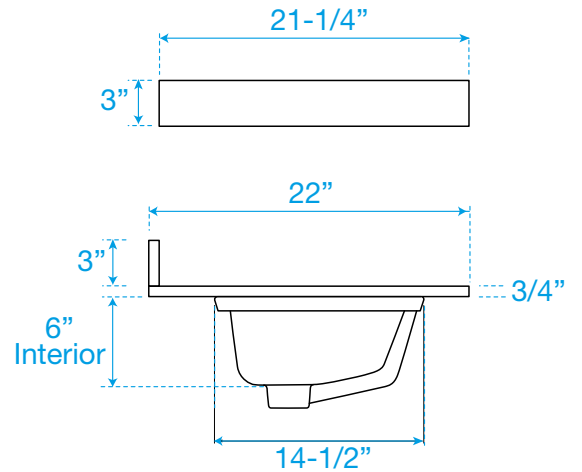

WYNDHAM COLLECTION

TOP VIEW OF VANITY CABINET

*Note: All measurements are $\pm 1/4"$.

WC-1111-42-SGL
Quartz

WYNDHAM COLLECTION

Note: Side splash is reversible. All measurements are $\pm 1/4$ ".

WC-QCI-42-SGL-TOP