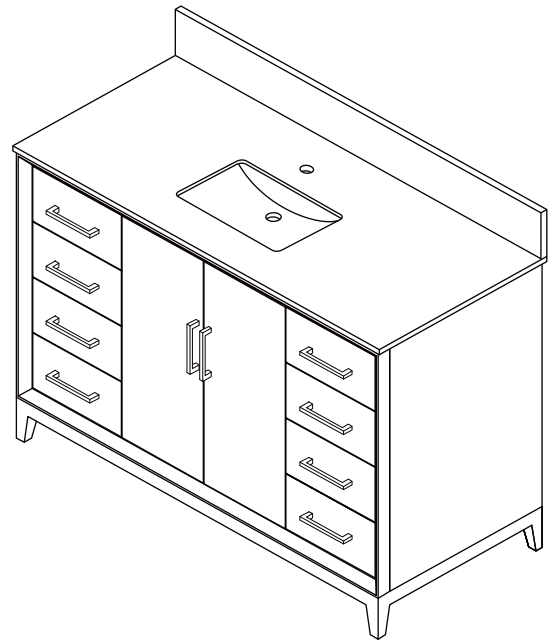

WYNDHAM COLLECTION

TOP VIEW OF VANITY CABINET

*Note: All measurements are ± 1/4".

WC-8181-48-SGL