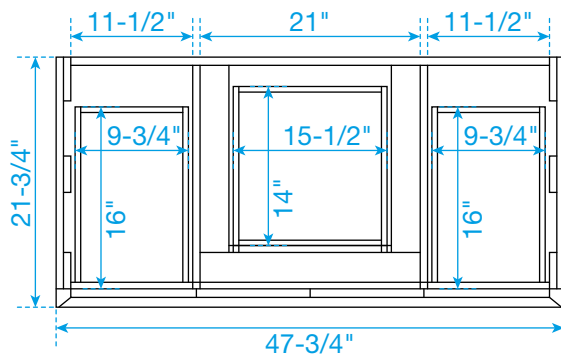

WYNDHAM COLLECTION

TOP VIEW OF VANITY CABINET

*Note: All measurements are ± 1/4".

WC-8181-48-SGL