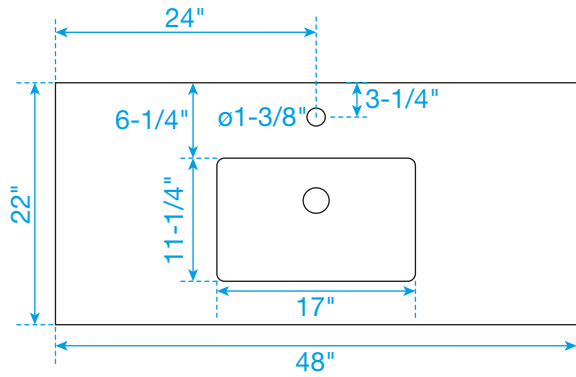

WYNDHAM COLLECTION

TOP VIEW OF VANITY CABINET

*Note: All measurements are ± 1/4".

WC-8181-48-SGL