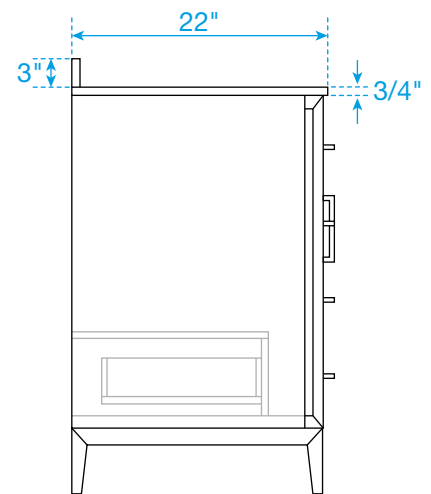

WYNDHAM COLLECTION

TOP VIEW OF VANITY CABINET

*Note: All measurements are ± 1/4".

WC-8181-48-SGL