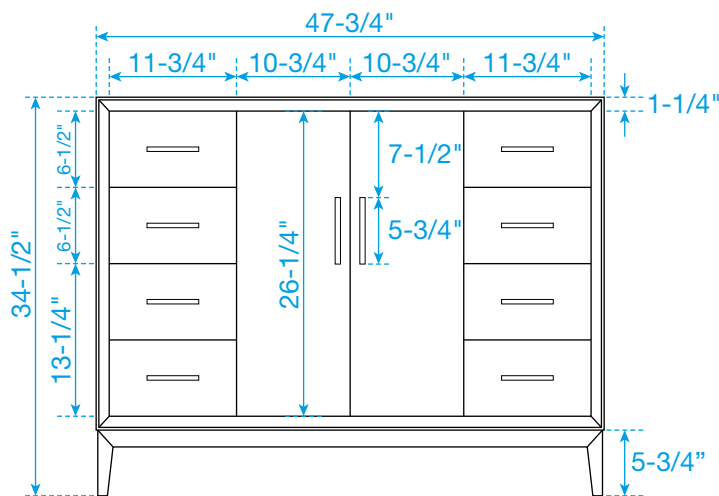

WYNDHAM COLLECTION

TOP VIEW OF VANITY CABINET

*Note: All measurements are ± 1/4".

WC-8181-48-SGL