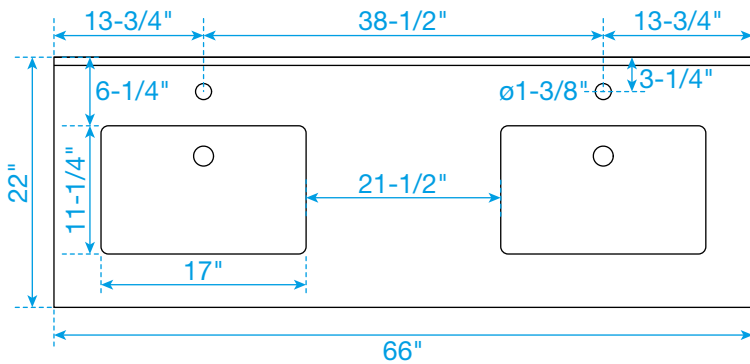

# WYNDHAM COLLECTION

TOP VIEW OF VANITY CABINET

\*Note: Due to high probability of breakage, the backsplash comes in two pieces, cut from the same piece. All measurements are  $\pm 1/4"$ .

## WC-4141-66-DBL