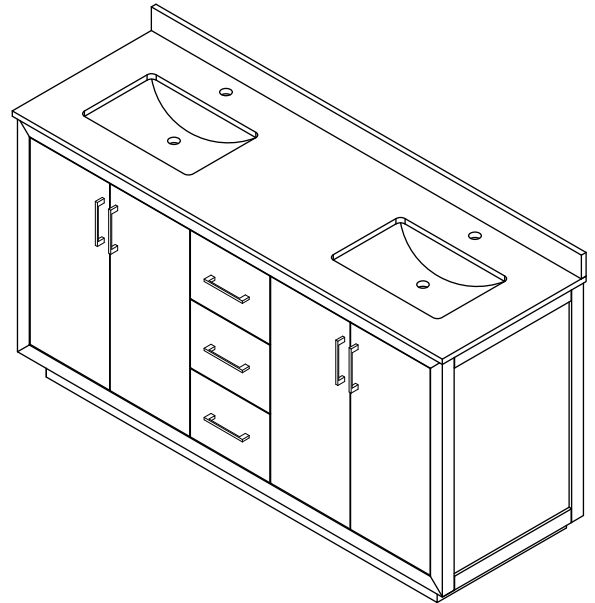

# WYNDHAM COLLECTION

TOP VIEW OF VANITY CABINET

\*Note: Due to high probability of breakage, the backsplash comes in two pieces, cut from the same piece. All measurements are  $\pm 1/4"$ .

## WC-4141-66-DBL