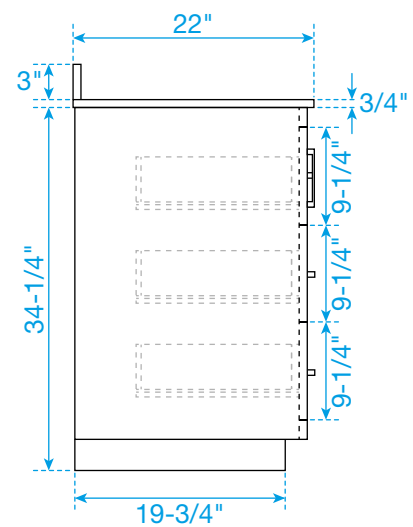

# WYNDHAM COLLECTION

TOP VIEW OF VANITY CABINET

\*Note: Due to high probability of breakage, the backsplash comes in two pieces, cut from the same piece. All measurements are  $\pm 1/4"$ .

## WC-4141-66-DBL