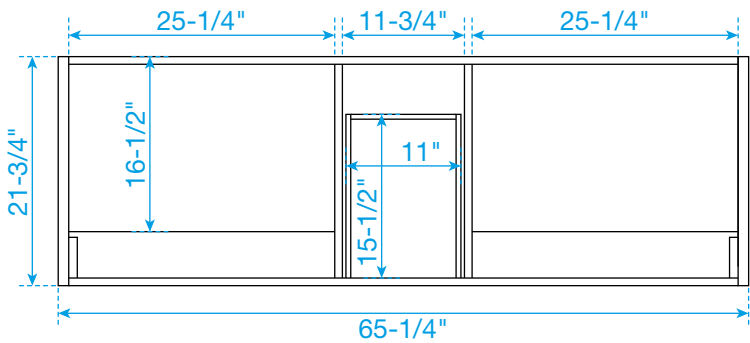

# WYNDHAM COLLECTION

TOP VIEW OF VANITY CABINET

\*Note: Due to high probability of breakage, the backsplash comes in two pieces, cut from the same piece. All measurements are  $\pm 1/4"$ .