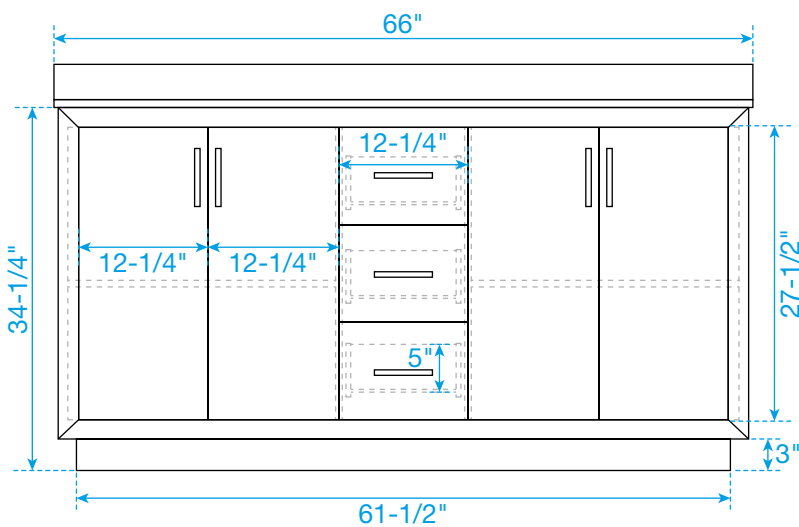

# WYNDHAM COLLECTION

TOP VIEW OF VANITY CABINET

\*Note: Due to high probability of breakage, the backsplash comes in two pieces, cut from the same piece. All measurements are  $\pm 1/4"$ .

## WC-4141-66-DBL