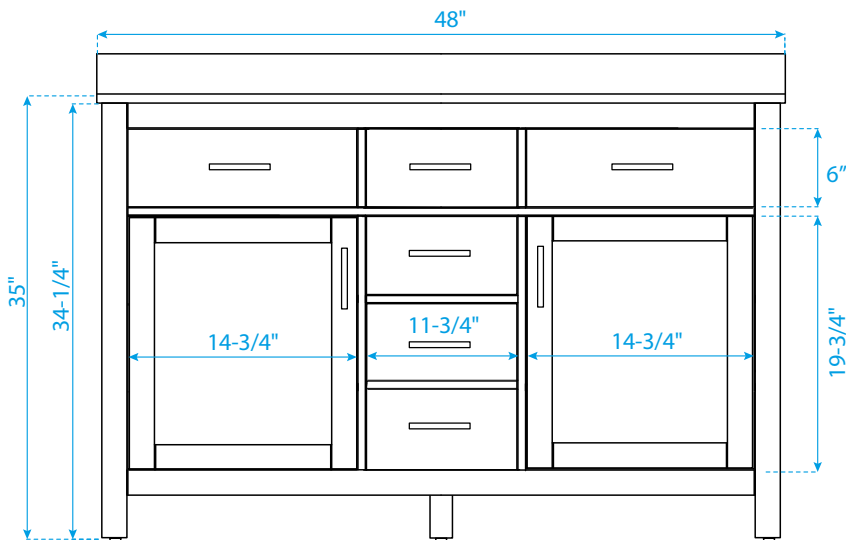

WYNDHAM COLLECTION

TOP VIEW OF VANITY CABINET

*Note: All measurements are $\pm 1/4"$.

WC-2424-48-DBL

WYNDHAM COLLECTION

Side splash is reversible.
Note: All Measurements are $\pm 1/4"$.

WC-VCA-48-DBL-TOP