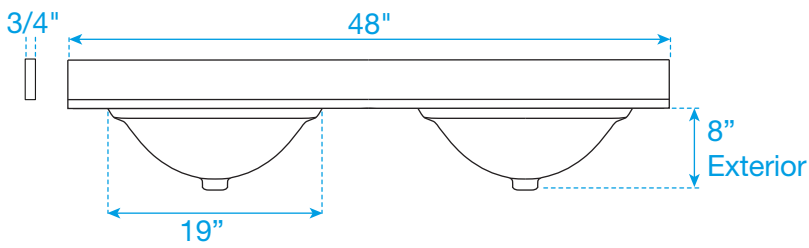

WYNDHAM COLLECTION

TOP VIEW OF VANITY CABINET

*Note: All measurements are $\pm 1/4"$.

WC-2424-48-DBL

WYNDHAM COLLECTION

Side splash is reversible.
Note: All Measurements are $\pm 1/4"$.

WC-VCA-48-DBL-TOP