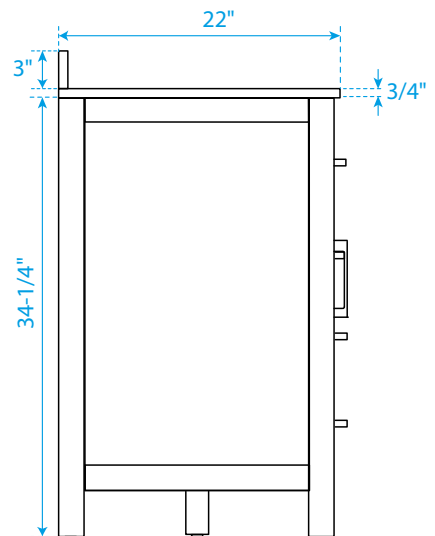

WYNDHAM COLLECTION

TOP VIEW OF VANITY CABINET

*Note: All measurements are $\pm 1/4"$.

WC-2424-48-DBL

WYNDHAM COLLECTION

Side splash is reversible.
Note: All Measurements are $\pm 1/4"$.

WC-VCA-48-DBL-TOP