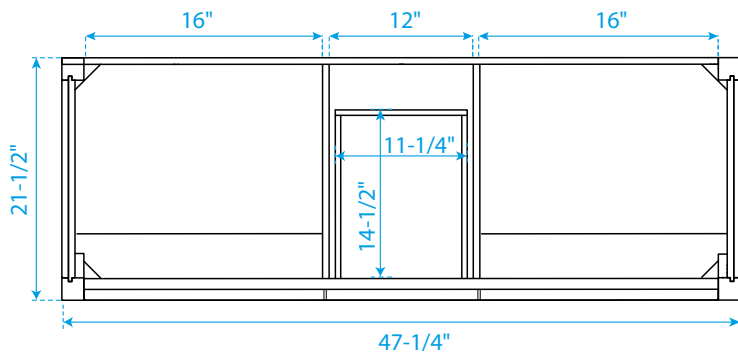

WYNDHAM COLLECTION

TOP VIEW OF VANITY CABINET

*Note: All measurements are $\pm 1/4"$.

WC-2424-48-DBL

WYNDHAM COLLECTION

Side splash is reversible.
Note: All Measurements are $\pm 1/4"$.

WC-VCA-48-DBL-TOP