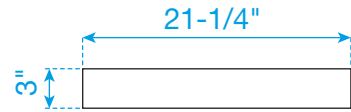

WYNDHAM COLLECTION

TOP VIEW OF VANITY CABINET

*Note: All measurements are $\pm 1/4"$.

WC-2424-48-DBL

WYNDHAM COLLECTION

Side splash is reversible.
Note: All Measurements are $\pm 1/4"$.

WC-VCA-48-DBL-TOP