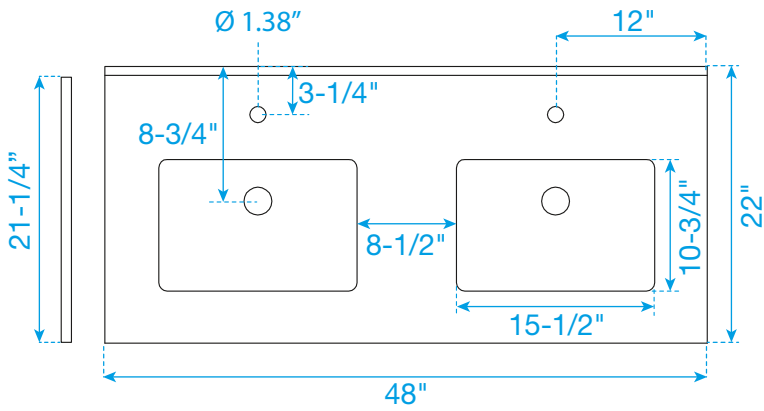

WYNDHAM COLLECTION

TOP VIEW OF VANITY CABINET

*Note: All measurements are $\pm 1/4"$.

WC-2424-48-DBL

WYNDHAM COLLECTION

Side splash is reversible.
Note: All Measurements are $\pm 1/4"$.

WC-VCA-48-DBL-TOP