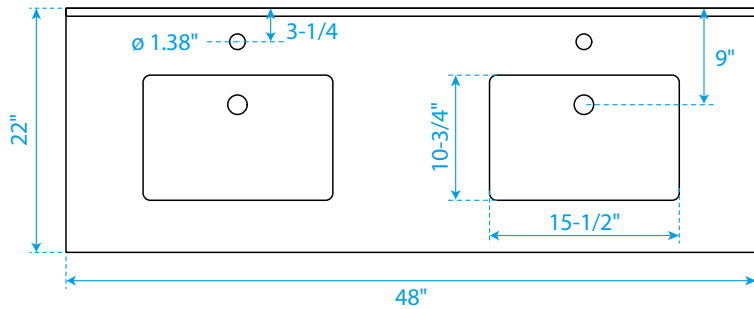

WYNDHAM COLLECTION

TOP VIEW OF VANITY CABINET

*Note: All measurements are $\pm 1/4"$.

WC-2424-48-DBL

WYNDHAM COLLECTION

Side splash is reversible.
Note: All Measurements are $\pm 1/4"$.

WC-VCA-48-DBL-TOP