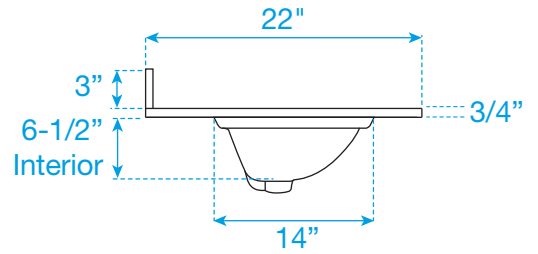

WYNDHAM COLLECTION

TOP VIEW OF VANITY CABINET

*Note: All measurements are $\pm 1/4"$.

WC-2424-48-DBL

WYNDHAM COLLECTION

Side splash is reversible.
Note: All Measurements are $\pm 1/4"$.

WC-VCA-48-DBL-TOP