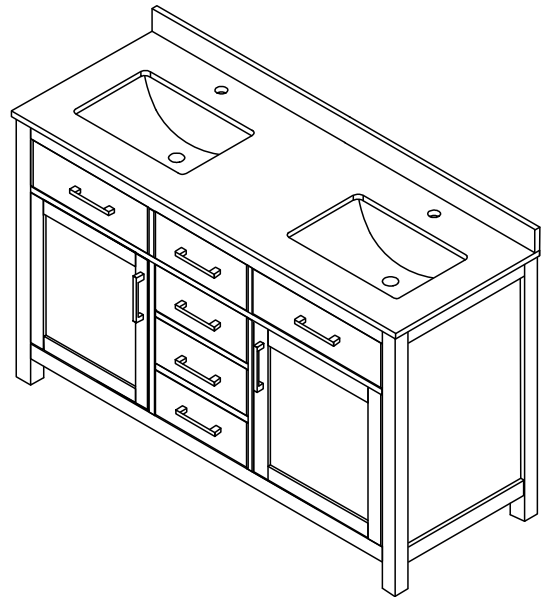

WYNDHAM COLLECTION

TOP VIEW OF VANITY CABINET

*Note: All measurements are $\pm 1/4"$.

WC-2424-48-DBL

WYNDHAM COLLECTION

Side splash is reversible.
Note: All Measurements are $\pm 1/4"$.

WC-VCA-48-DBL-TOP