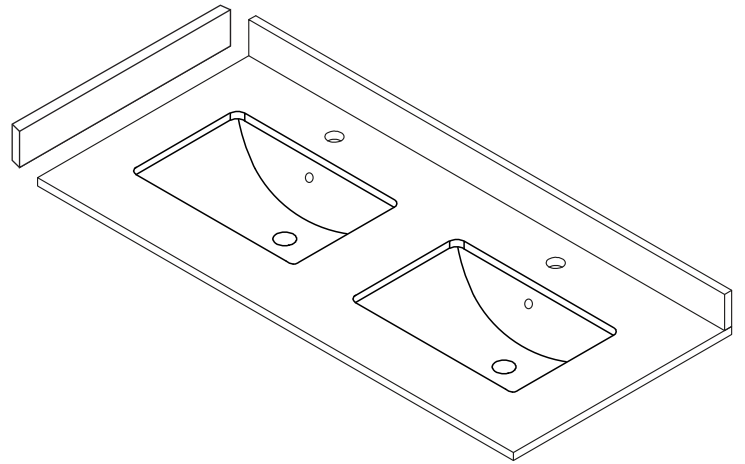

WYNDHAM COLLECTION

TOP VIEW OF VANITY CABINET

*Note: All measurements are $\pm 1/4"$.

WC-2424-48-DBL

WYNDHAM COLLECTION

Side splash is reversible.
Note: All Measurements are $\pm 1/4"$.

WC-VCA-48-DBL-TOP