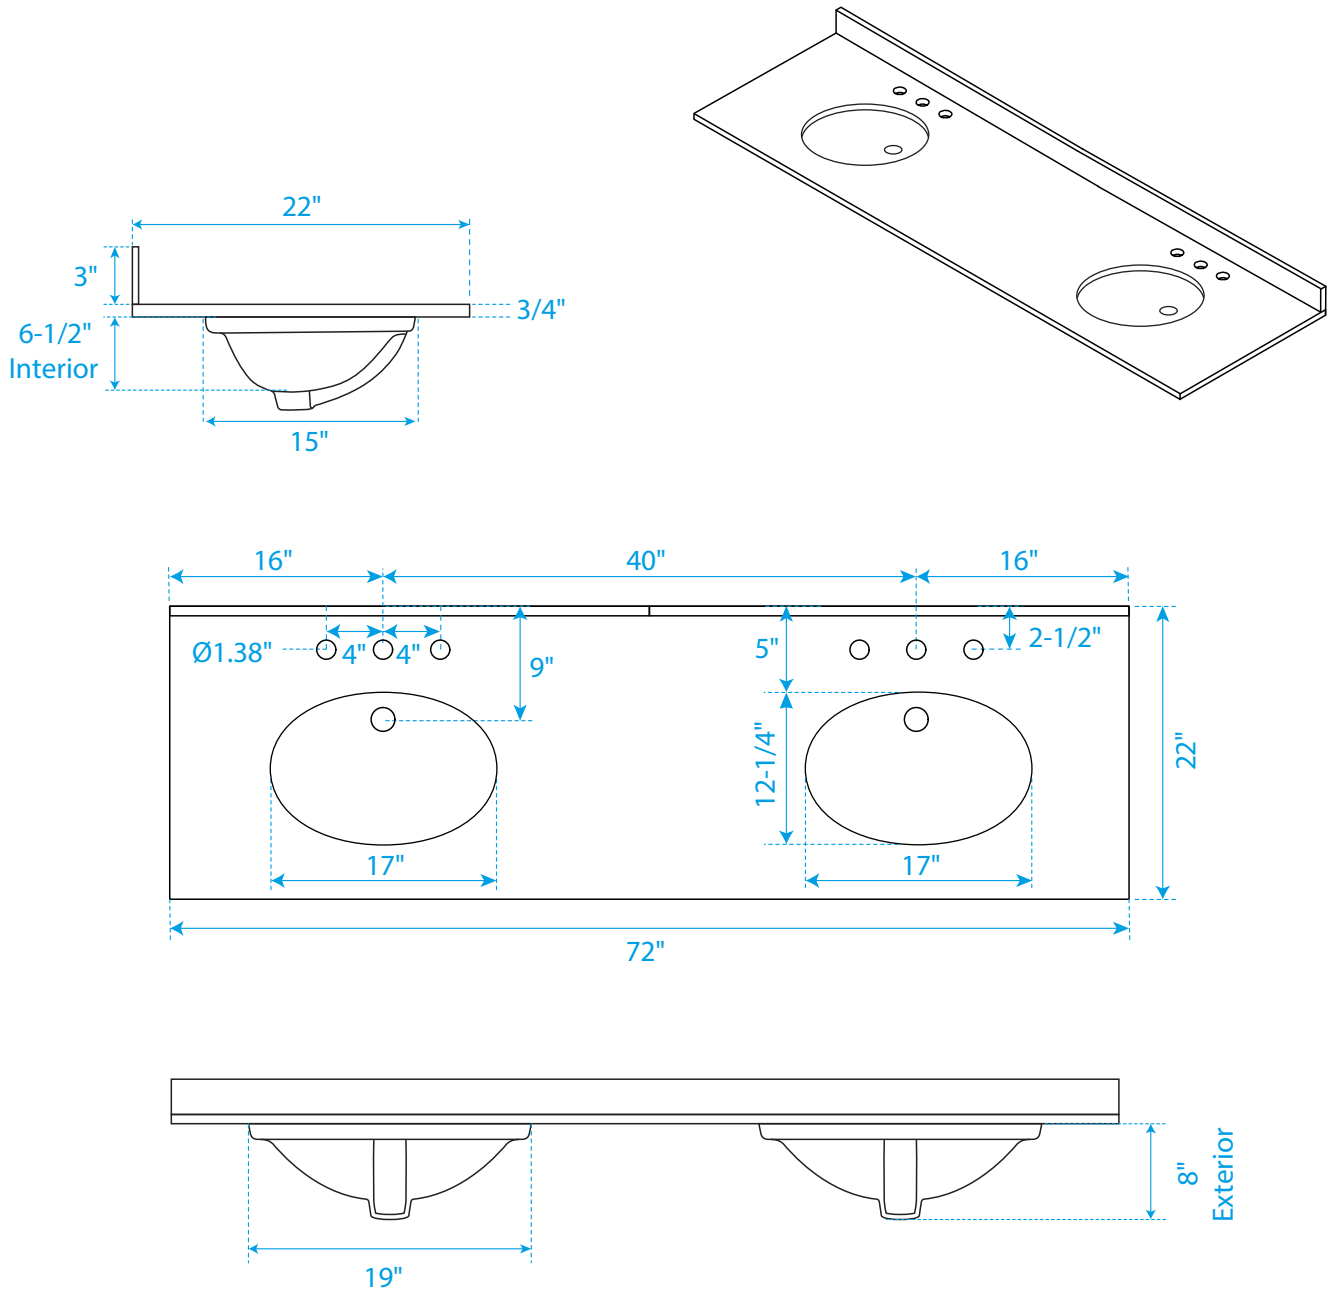

# WYNDHAM COLLECTION

Note: Due to high probability of breakage, the backsplash comes in two pieces, cut from the same piece. All measurements are  $\pm 1/4"$ .

WC-1414-72-DBL-TOP  
UMOV