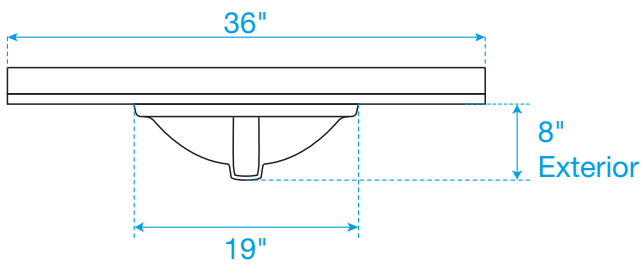

# WYNDHAM COLLECTION

Note: All measurements are  $\pm 1/4"$ .

WC-1414-36-SGL-TOP