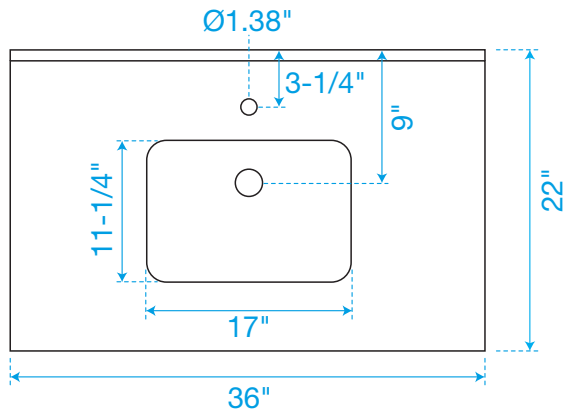

# WYNDHAM COLLECTION

Note: All measurements are  $\pm 1/4"$ .

WC-1414-36-SGL-TOP