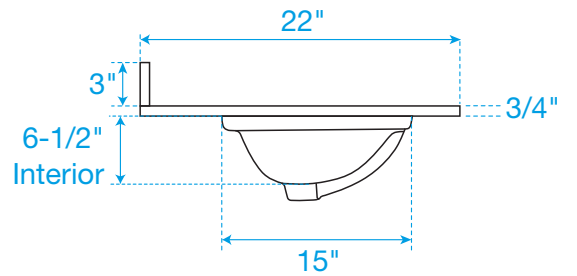

# WYNDHAM COLLECTION

Note: All measurements are  $\pm 1/4"$ .

WC-1414-36-SGL-TOP