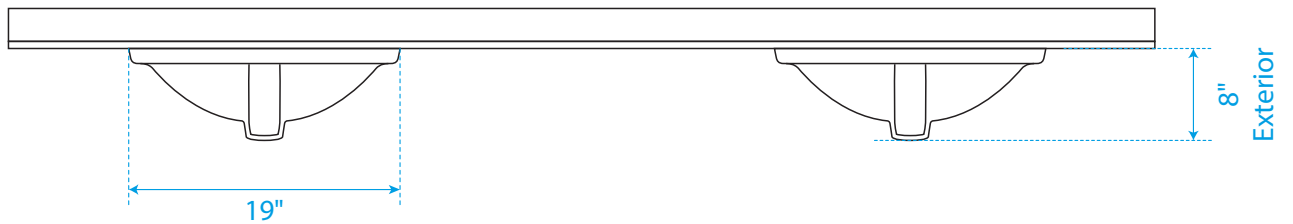

WYNDHAM COLLECTION

Note: Due to high probability of breakage, the backsplash comes in two pieces, cut from the same piece. All measurements are $\pm 1/4"$.

WC-2020-80-DBL-TOP