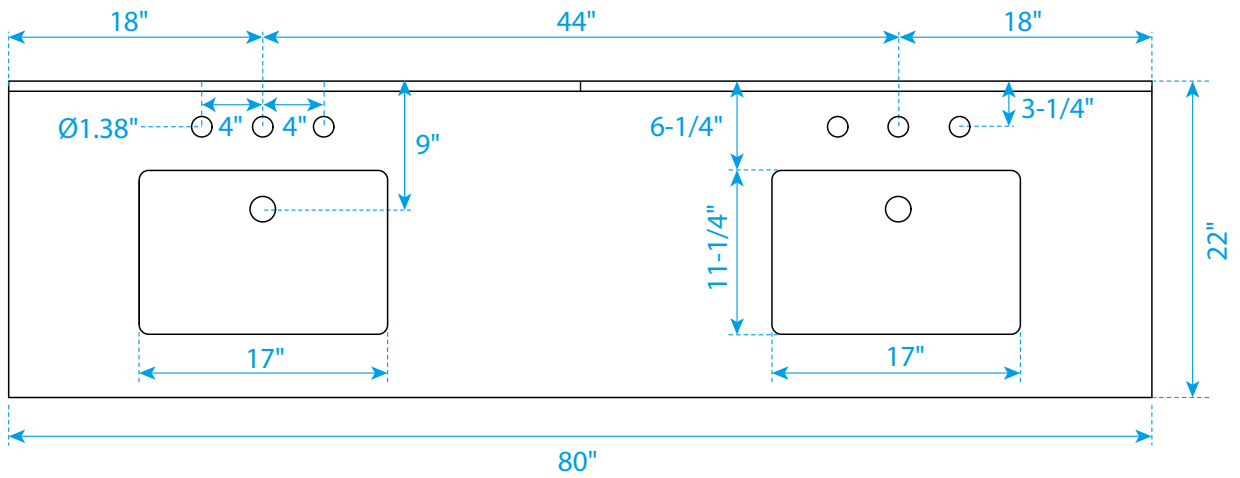

WYNDHAM COLLECTION

Note: Due to high probability of breakage, the backsplash comes in two pieces, cut from the same piece. All measurements are $\pm 1/4"$.

WC-2020-80-DBL-TOP