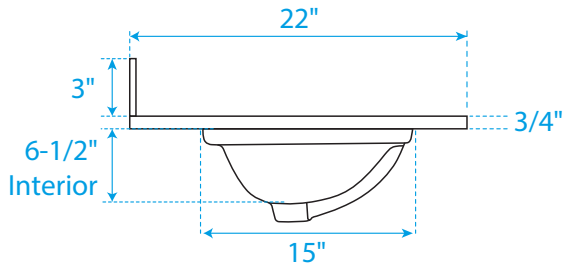

WYNDHAM COLLECTION

Note: Due to high probability of breakage, the backsplash comes in two pieces, cut from the same piece. All measurements are $\pm 1/4"$.

WC-2020-80-DBL-TOP