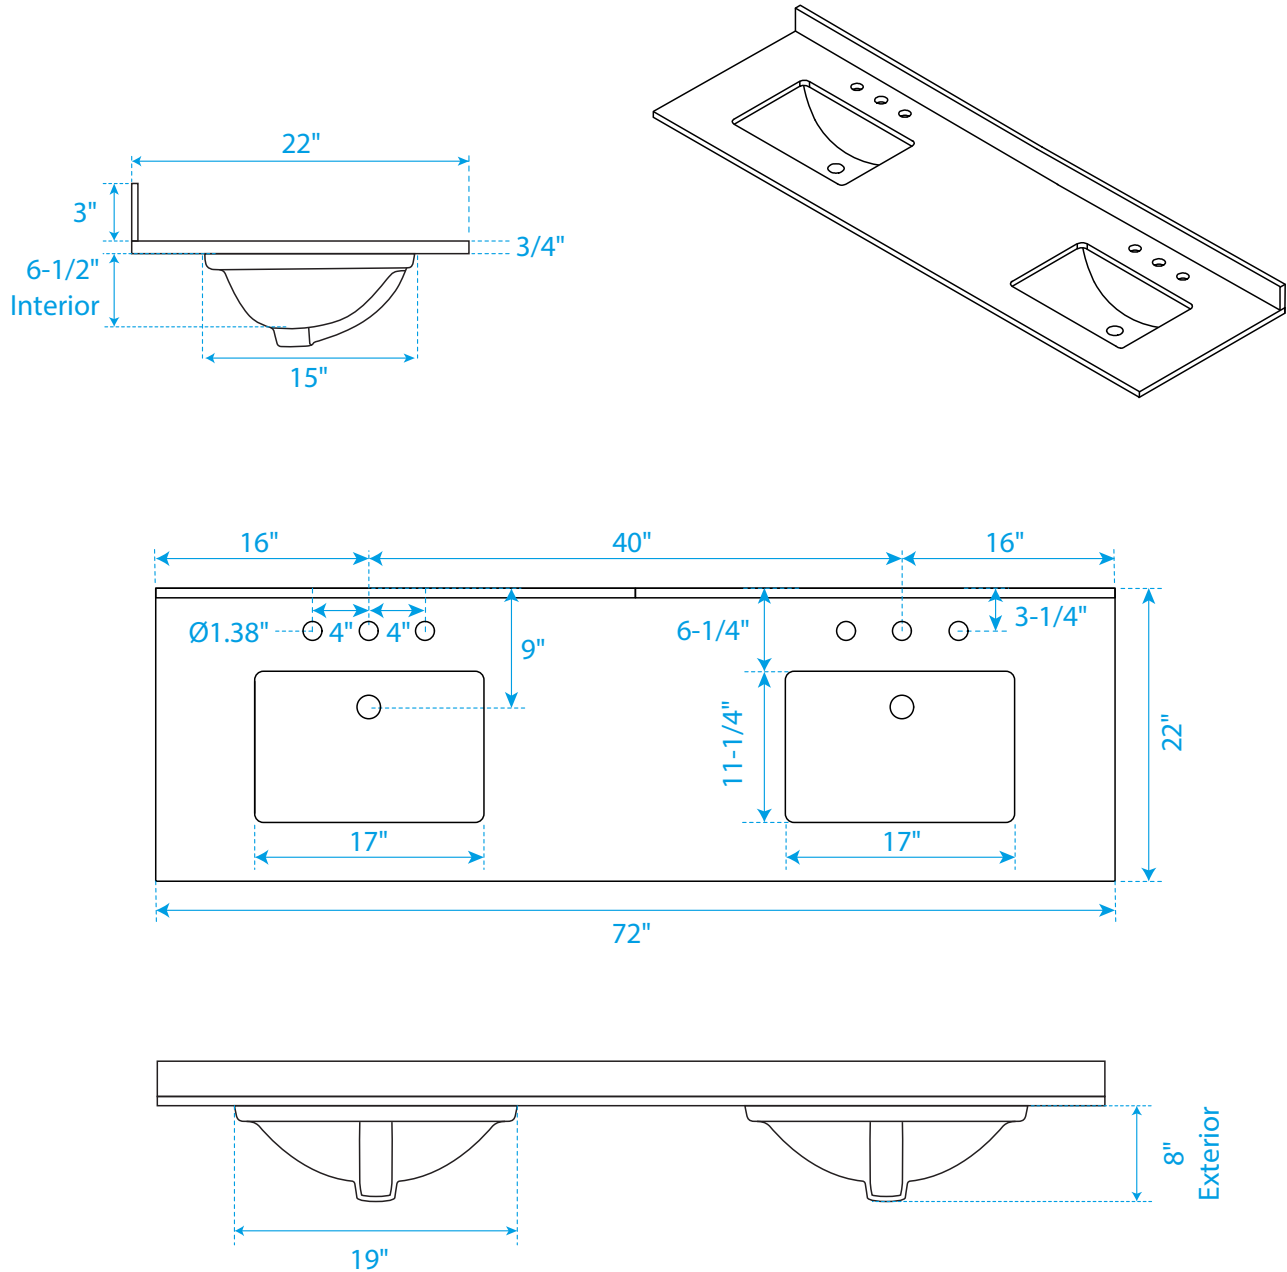

WYNDHAM COLLECTION

Note: Due to high probability of breakage, the backsplash comes in two pieces, cut from the same piece. All measurements are $\pm 1/4"$.

WC-2020-72-DBL-TOP