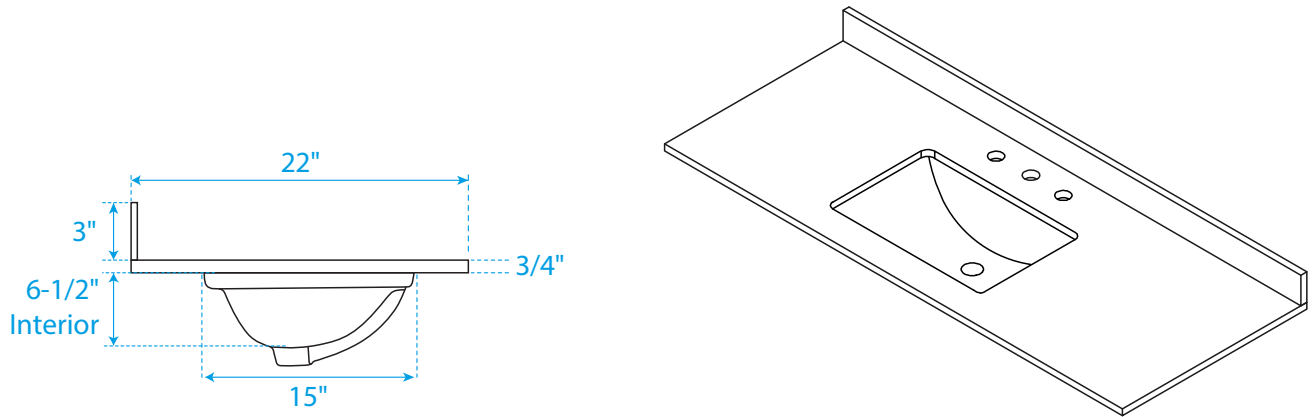

WYNDHAM COLLECTION

Note: Due to high probability of breakage, the backsplash comes in two pieces, cut from the same piece. All measurements are $\pm 1/4"$.

WC-2020-60-SGL-TOP