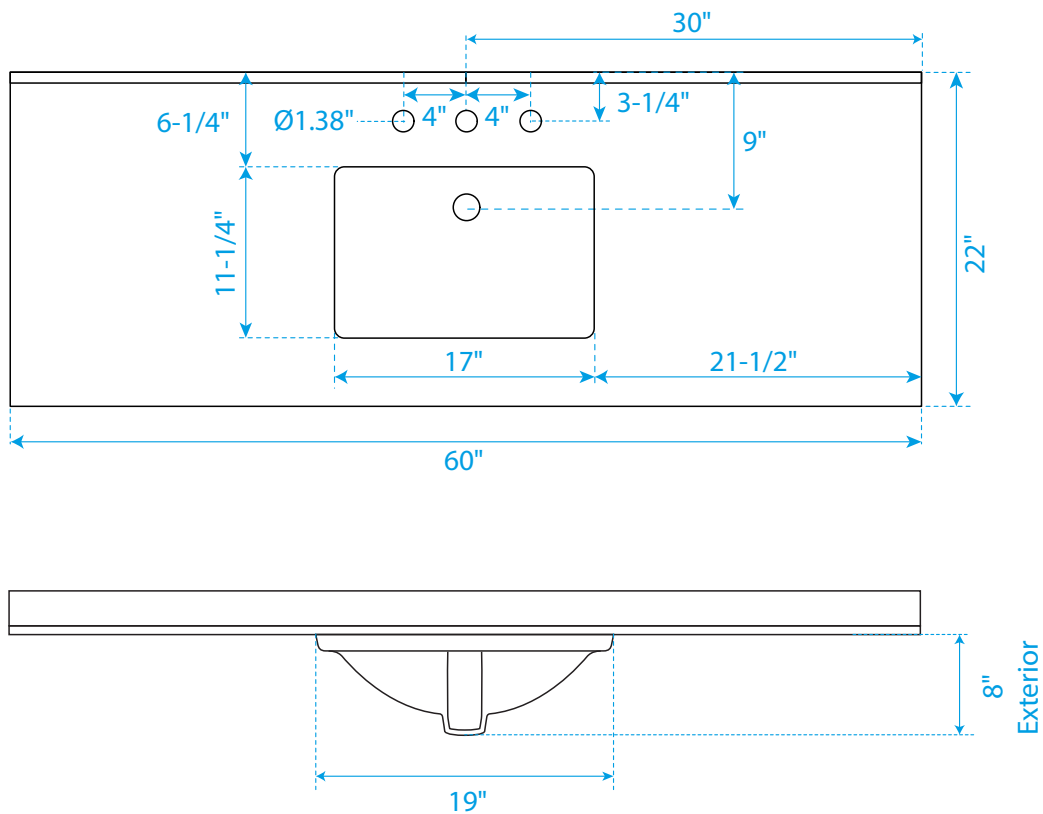

WYNDHAM COLLECTION

Note: Due to high probability of breakage, the backsplash comes in two pieces, cut from the same piece. All measurements are $\pm 1/4"$.

WC-2020-60-SGL-TOP