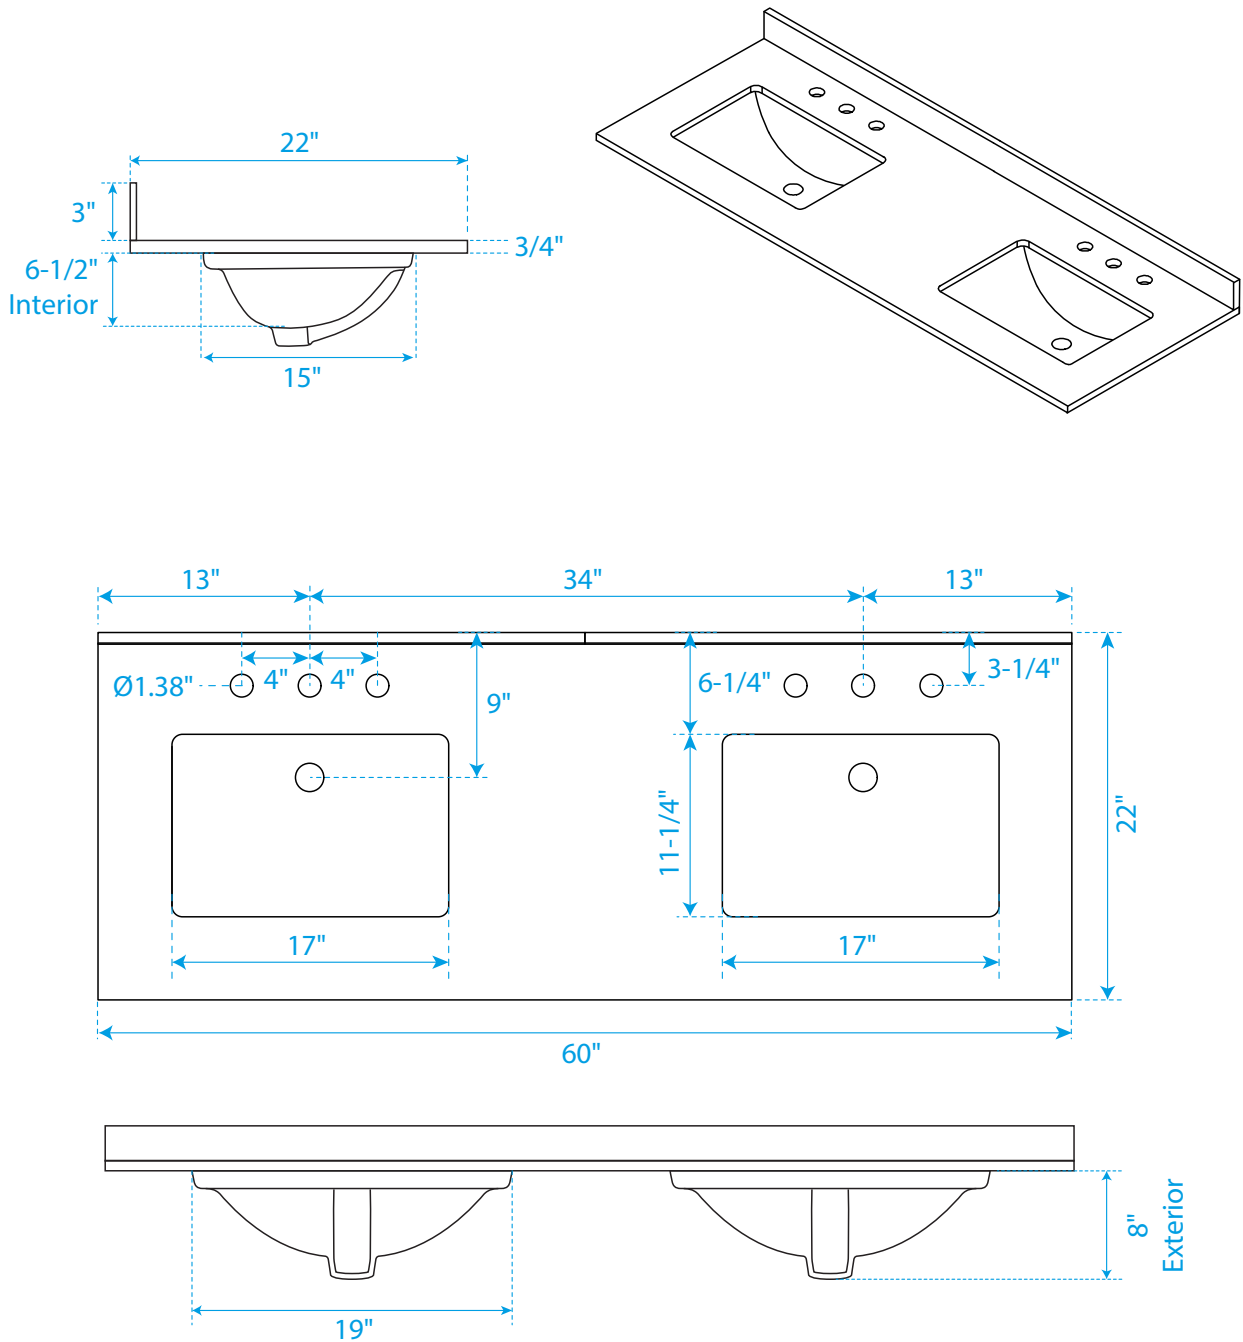

WYNDHAM COLLECTION

Note: Due to high probability of breakage, the backsplash comes in two pieces, cut from the same piece. All measurements are $\pm 1/4"$.

WC-2020-60-DBL-TOP