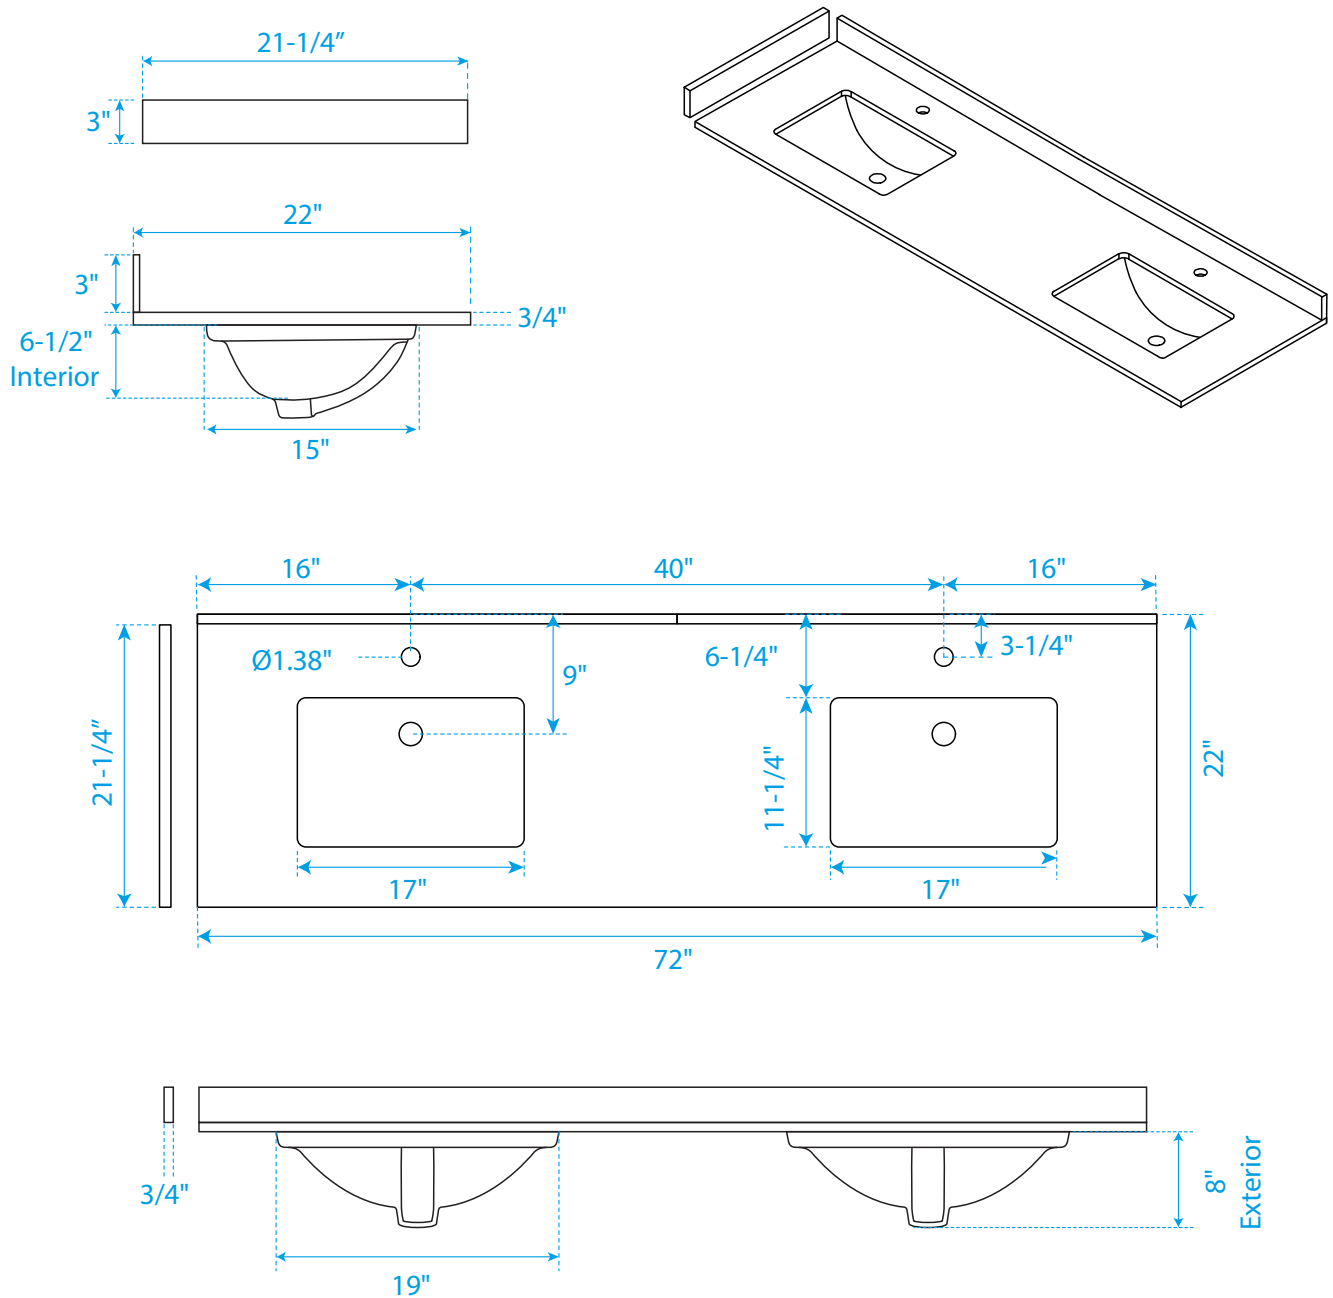

WYNDHAM COLLECTION

Side splash is reversible.

Note: Due to high probability of breakage, the backsplash comes in two pieces, cut from the same piece. All measurements are $\pm 1/4"$.

WC-VCA-72-DBL-TOP