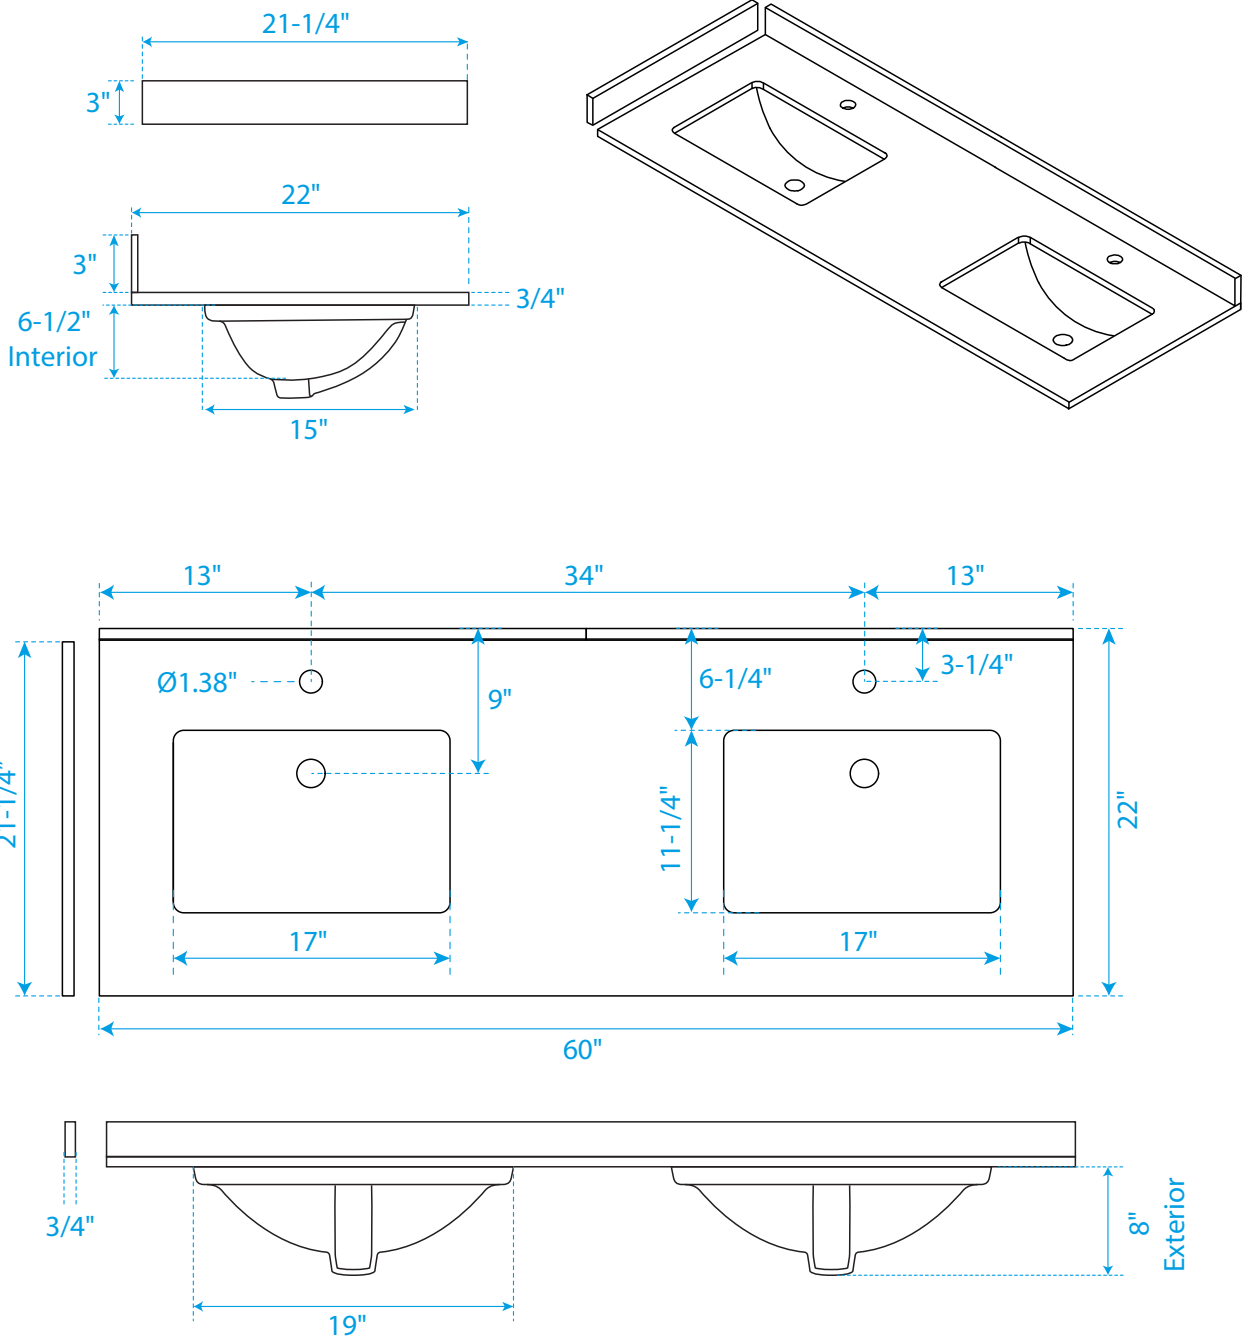

# WYNDHAM COLLECTION

Side splash is reversible.

Note: Due to high probability of breakage, the backsplash comes in two pieces, cut from the same piece. All measurements are  $\pm 1/4"$ .

WC-VCA-60-DBL-TOP