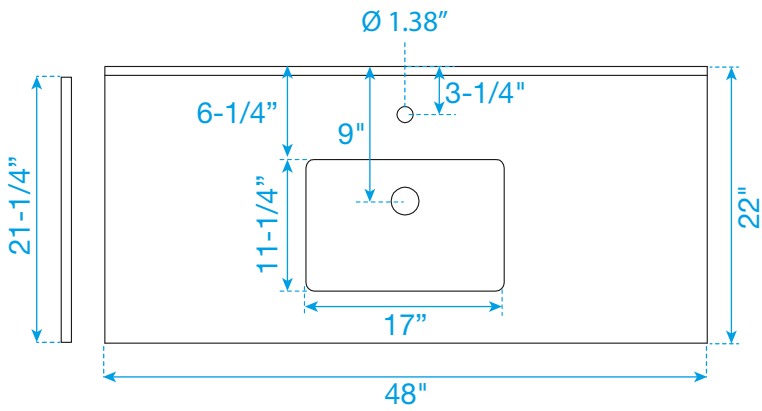

# WYNDHAM COLLECTION

Side splash is reversible.  
Note: All Measurements are  $\pm 1/4''$ .

WC-VCA-48-SGL-TOP