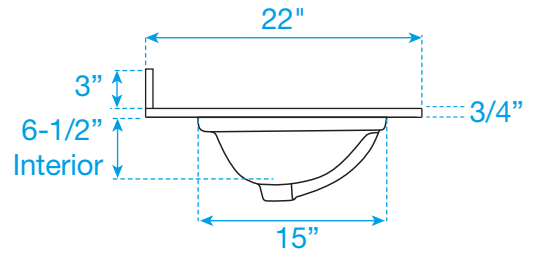

# WYNDHAM COLLECTION

Side splash is reversible.  
Note: All Measurements are  $\pm 1/4''$ .

WC-VCA-48-SGL-TOP