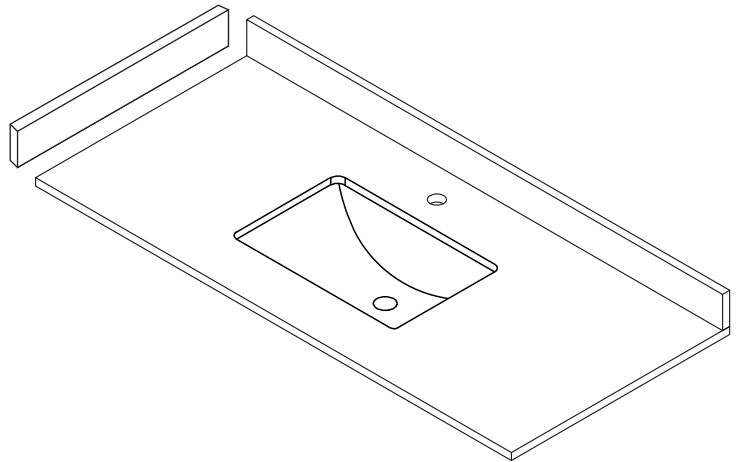

# WYNDHAM COLLECTION

Side splash is reversible.  
Note: All Measurements are  $\pm 1/4''$ .

WC-VCA-48-SGL-TOP