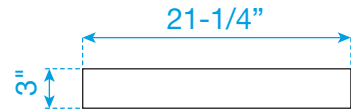

# WYNDHAM COLLECTION

Side splash is reversible.  
Note: All Measurements are  $\pm 1/4''$ .

WC-VCA-48-SGL-TOP