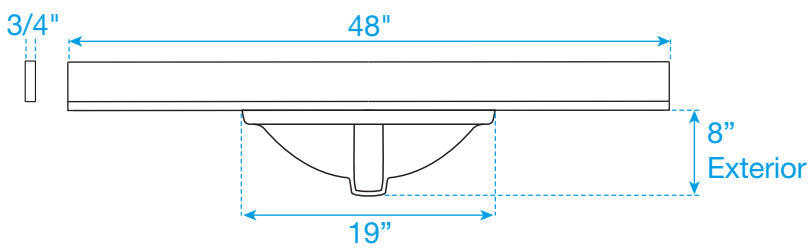

# WYNDHAM COLLECTION

Side splash is reversible.  
Note: All Measurements are  $\pm 1/4''$ .

WC-VCA-48-SGL-TOP