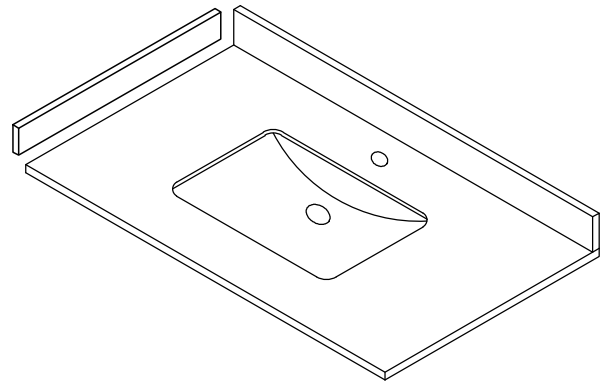

WYNDHAM COLLECTION

Side splash is reversible.
Note: All measurements are $\pm 1/4"$.

WC-VCA-36-SGL-TOP