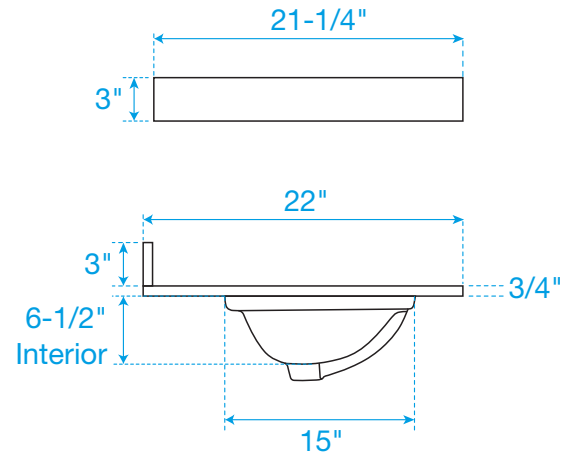

WYNDHAM COLLECTION

Side splash is reversible.
Note: All measurements are $\pm 1/4"$.

WC-VCA-36-SGL-TOP