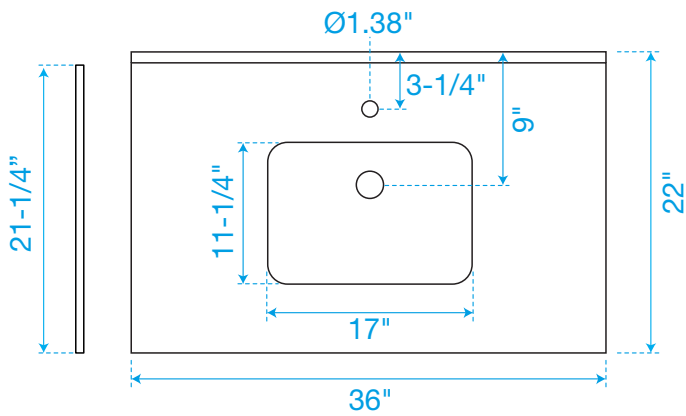

WYNDHAM COLLECTION

Side splash is reversible.
Note: All measurements are $\pm 1/4"$.

WC-VCA-36-SGL-TOP