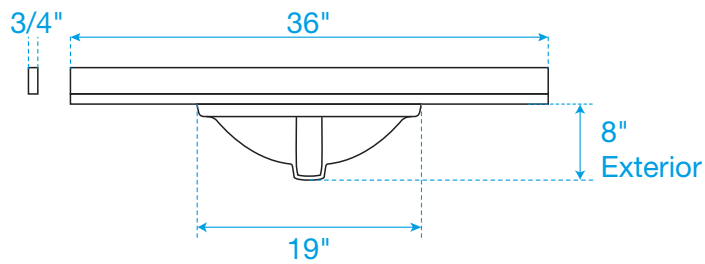

WYNDHAM COLLECTION

Side splash is reversible.
Note: All measurements are $\pm 1/4"$.

WC-VCA-36-SGL-TOP