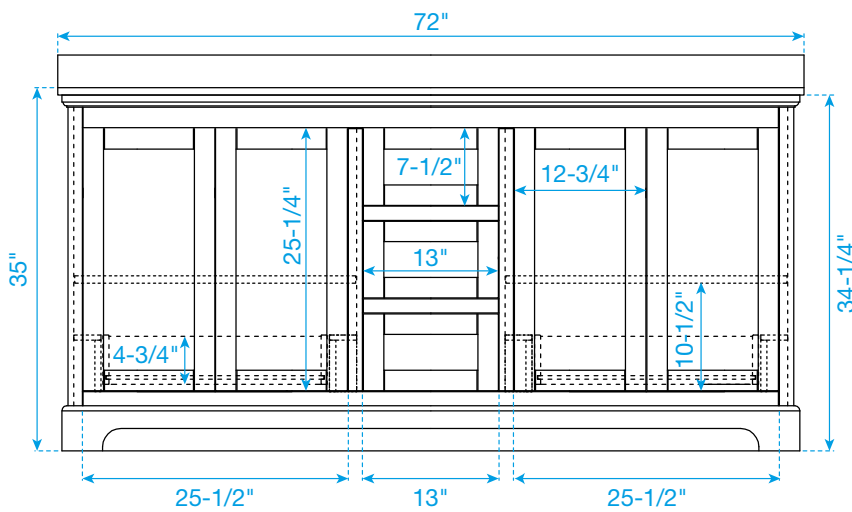

# WYNDHAM COLLECTION

TOP VIEW OF VANITY CABINET

Note: Due to high probability of breakage, the backsplash comes in two pieces, cut from the same piece. All Measurements are  $\pm 1/4$ ".

WC-2323-72-DBL  
Quartz