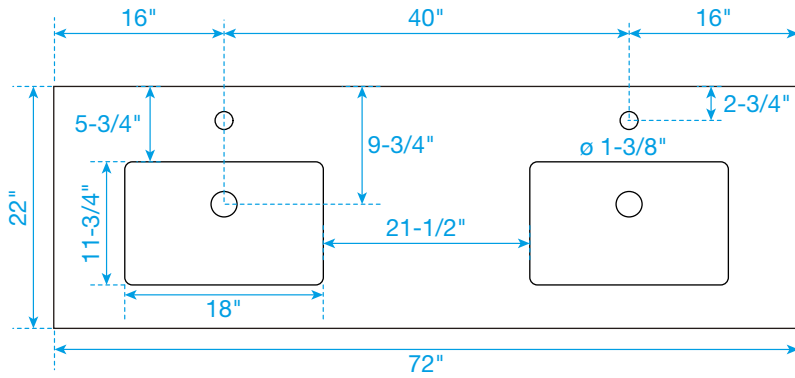

# WYNDHAM COLLECTION

TOP VIEW OF VANITY CABINET

Note: Due to high probability of breakage, the backsplash comes in two pieces, cut from the same piece. All Measurements are  $\pm 1/4$ ".

WC-2323-72-DBL  
Quartz