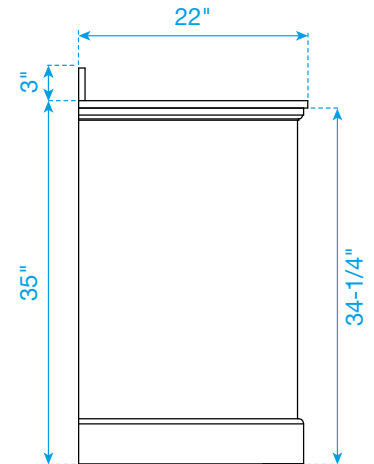

# WYNDHAM COLLECTION

TOP VIEW OF VANITY CABINET

Note: Due to high probability of breakage, the backsplash comes in two pieces, cut from the same piece. All Measurements are  $\pm 1/4$ ".

WC-2323-72-DBL  
Quartz