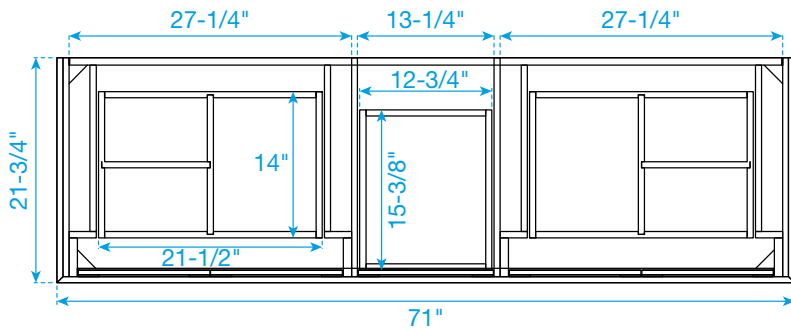

# WYNDHAM COLLECTION

TOP VIEW OF VANITY CABINET

Note: Due to high probability of breakage, the backsplash comes in two pieces, cut from the same piece. All Measurements are  $\pm 1/4$ ".

WC-2323-72-DBL  
Quartz