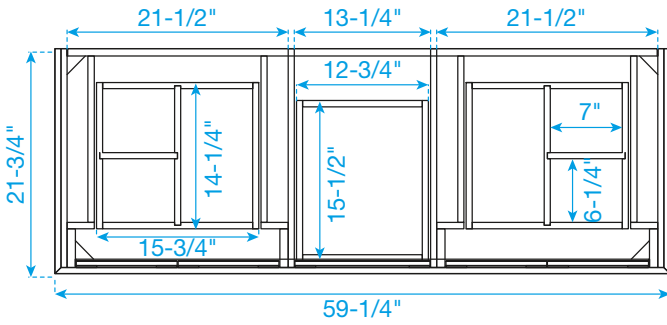

WYNDHAM COLLECTION

TOP VIEW OF VANITY CABINET

Note: Due to high probability of breakage, the backsplash comes in two pieces, cut from the same piece. All Measurements are $\pm 1/4"$.

WC-2323-60-DBL
Quartz