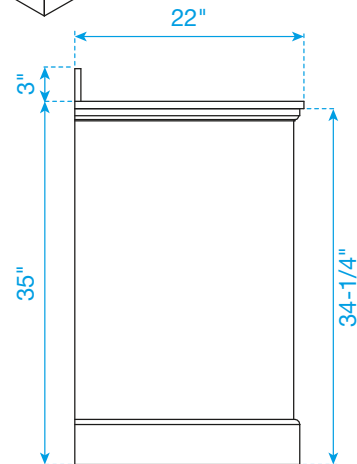

WYNDHAM COLLECTION

TOP VIEW OF VANITY CABINET

Note: Due to high probability of breakage, the backsplash comes in two pieces, cut from the same piece. All Measurements are $\pm 1/4"$.

WC-2323-60-DBL
Quartz