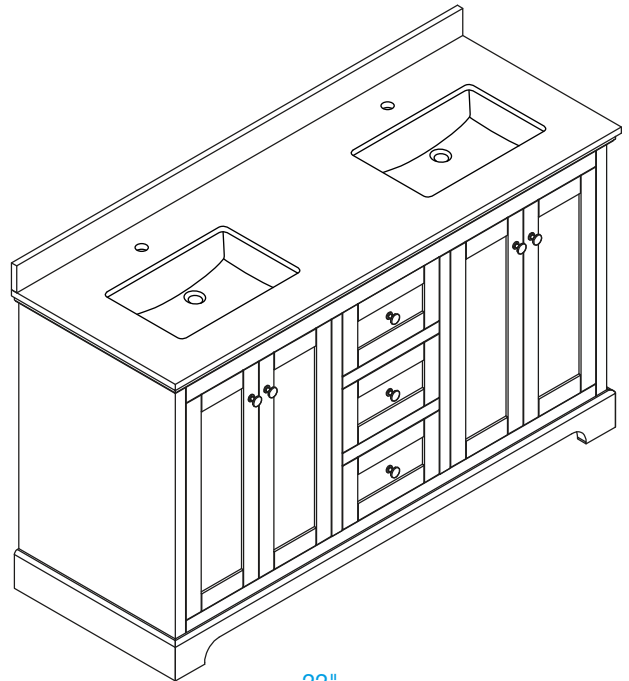

WYNDHAM COLLECTION

TOP VIEW OF VANITY CABINET

Note: Due to high probability of breakage, the backsplash comes in two pieces, cut from the same piece. All Measurements are $\pm 1/4"$.

WC-2323-60-DBL
Quartz