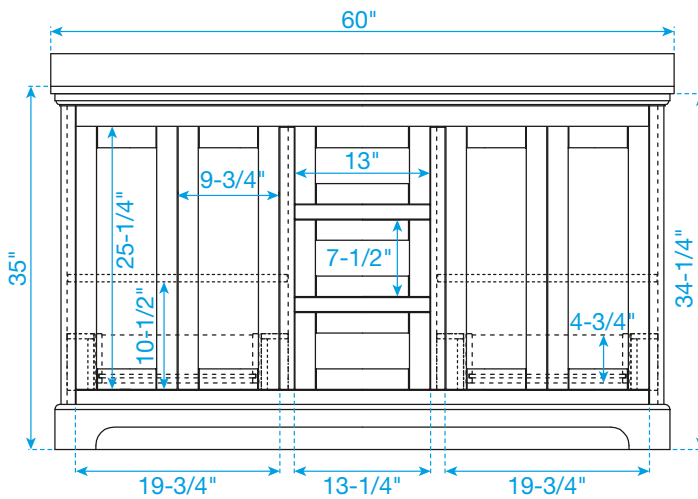

WYNDHAM COLLECTION

TOP VIEW OF VANITY CABINET

Note: Due to high probability of breakage, the backsplash comes in two pieces, cut from the same piece. All Measurements are $\pm 1/4"$.

WC-2323-60-DBL
Quartz