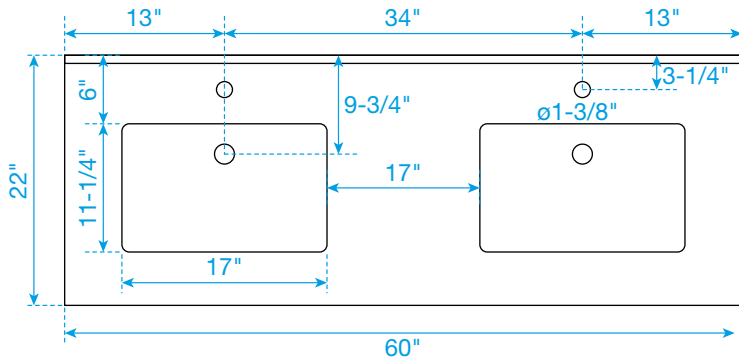

WYNDHAM COLLECTION

TOP VIEW OF VANITY CABINET

Note: Due to high probability of breakage, the backsplash comes in two pieces, cut from the same piece. All Measurements are $\pm 1/4"$.

WC-2323-60-DBL
Quartz