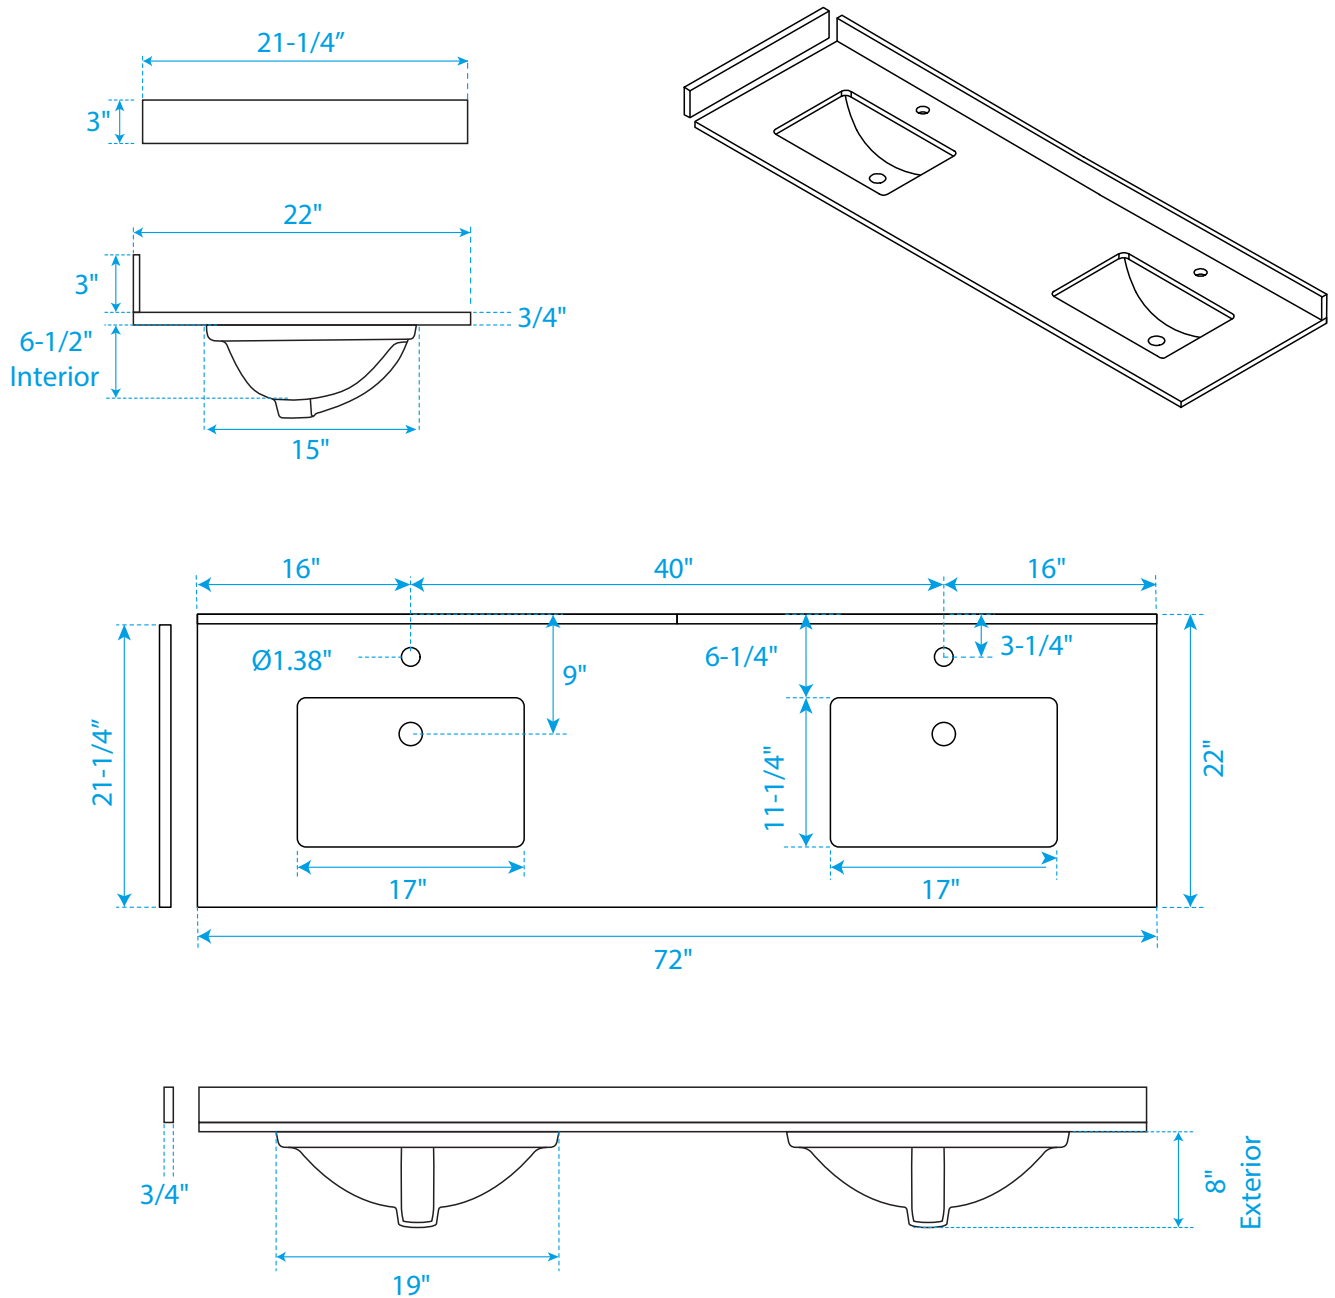

# WYNDHAM COLLECTION

TOP VIEW OF VANITY CABINET

\*Note: Due to high probability of breakage, the backsplash comes in two pieces, cut from same piece. All measurements are  $\pm 1/4"$ .

WC-2020-72-DBL

# WYNDHAM COLLECTION

Side splash is reversible.

Note: Due to high probability of breakage, the backsplash comes in two pieces, cut from the same piece. All measurements are  $\pm 1/4"$ .

WC-VCA-72-DBL-TOP