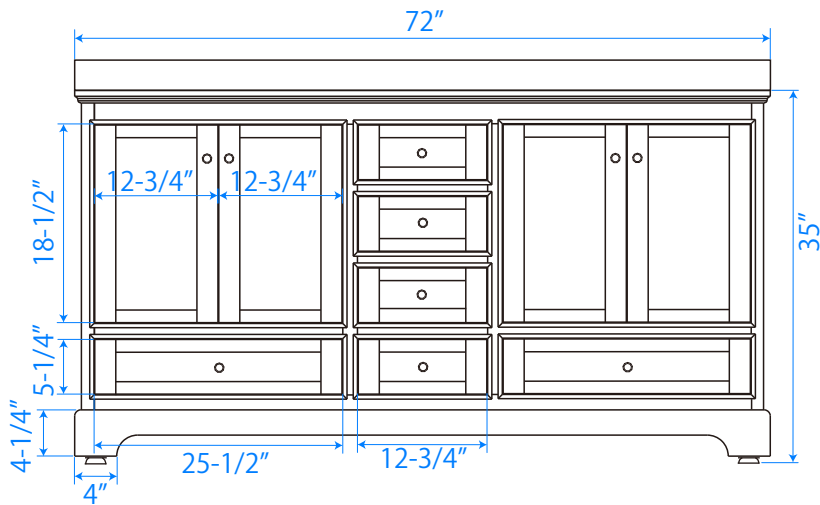

# WYNDHAM COLLECTION

TOP VIEW OF VANITY CABINET

\*Note: Due to high probability of breakage, the backsplash comes in two pieces, cut from same piece. All measurements are  $\pm 1/4"$ .

WC-2020-72-DBL

# WYNDHAM COLLECTION

Side splash is reversible.

Note: Due to high probability of breakage, the backsplash comes in two pieces, cut from the same piece. All measurements are  $\pm 1/4"$ .

WC-VCA-72-DBL-TOP