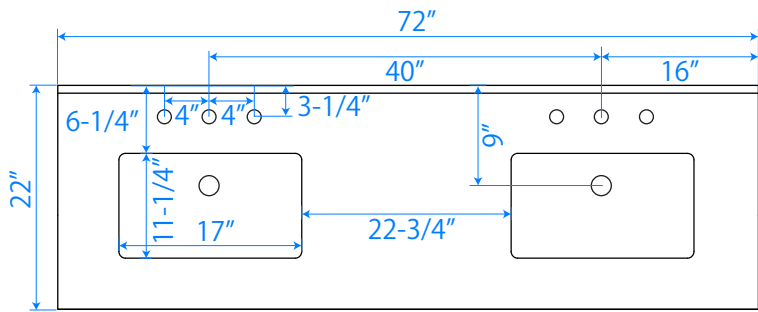

# WYNDHAM COLLECTION

TOP VIEW OF VANITY CABINET

\*Note: Due to high probability of breakage, the backsplash comes in two pieces, cut from same piece. All measurements are  $\pm 1/4"$ .

WC-2020-72-DBL

# WYNDHAM COLLECTION

Side splash is reversible.

Note: Due to high probability of breakage, the backsplash comes in two pieces, cut from the same piece. All measurements are  $\pm 1/4"$ .

WC-VCA-72-DBL-TOP