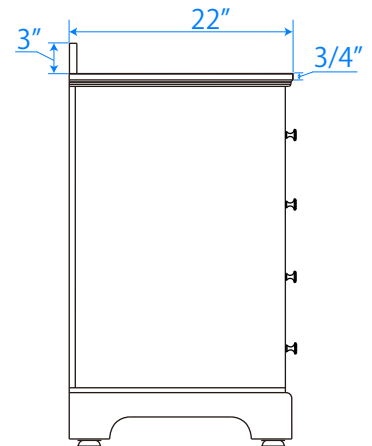

# WYNDHAM COLLECTION

TOP VIEW OF VANITY CABINET

\*Note: Due to high probability of breakage, the backsplash comes in two pieces, cut from same piece. All measurements are  $\pm 1/4"$ .

WC-2020-72-DBL

# WYNDHAM COLLECTION

Side splash is reversible.

Note: Due to high probability of breakage, the backsplash comes in two pieces, cut from the same piece. All measurements are  $\pm 1/4"$ .

WC-VCA-72-DBL-TOP