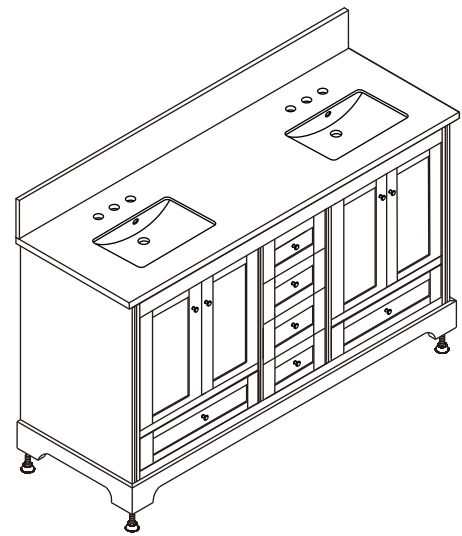

# WYNDHAM COLLECTION

TOP VIEW OF VANITY CABINET

\*Note: Due to high probability of breakage, the backsplash comes in two pieces, cut from same piece. All measurements are  $\pm 1/4"$ .

WC-2020-72-DBL

# WYNDHAM COLLECTION

Side splash is reversible.

Note: Due to high probability of breakage, the backsplash comes in two pieces, cut from the same piece. All measurements are  $\pm 1/4"$ .

WC-VCA-72-DBL-TOP