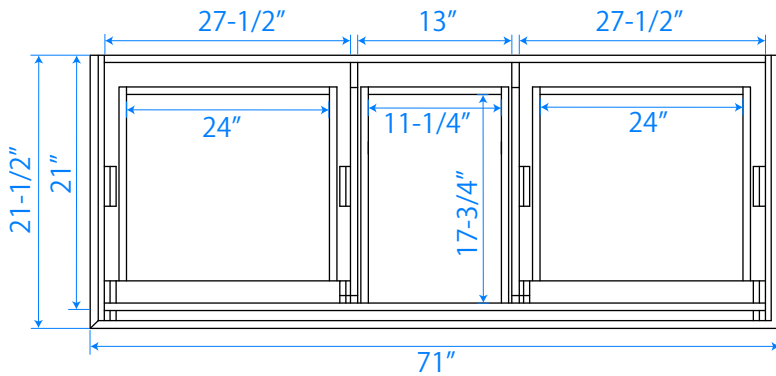

# WYNDHAM COLLECTION

TOP VIEW OF VANITY CABINET

\*Note: Due to high probability of breakage, the backsplash comes in two pieces, cut from same piece. All measurements are  $\pm 1/4"$ .

WC-2020-72-DBL

# WYNDHAM COLLECTION

Side splash is reversible.

Note: Due to high probability of breakage, the backsplash comes in two pieces, cut from the same piece. All measurements are  $\pm 1/4"$ .

WC-VCA-72-DBL-TOP