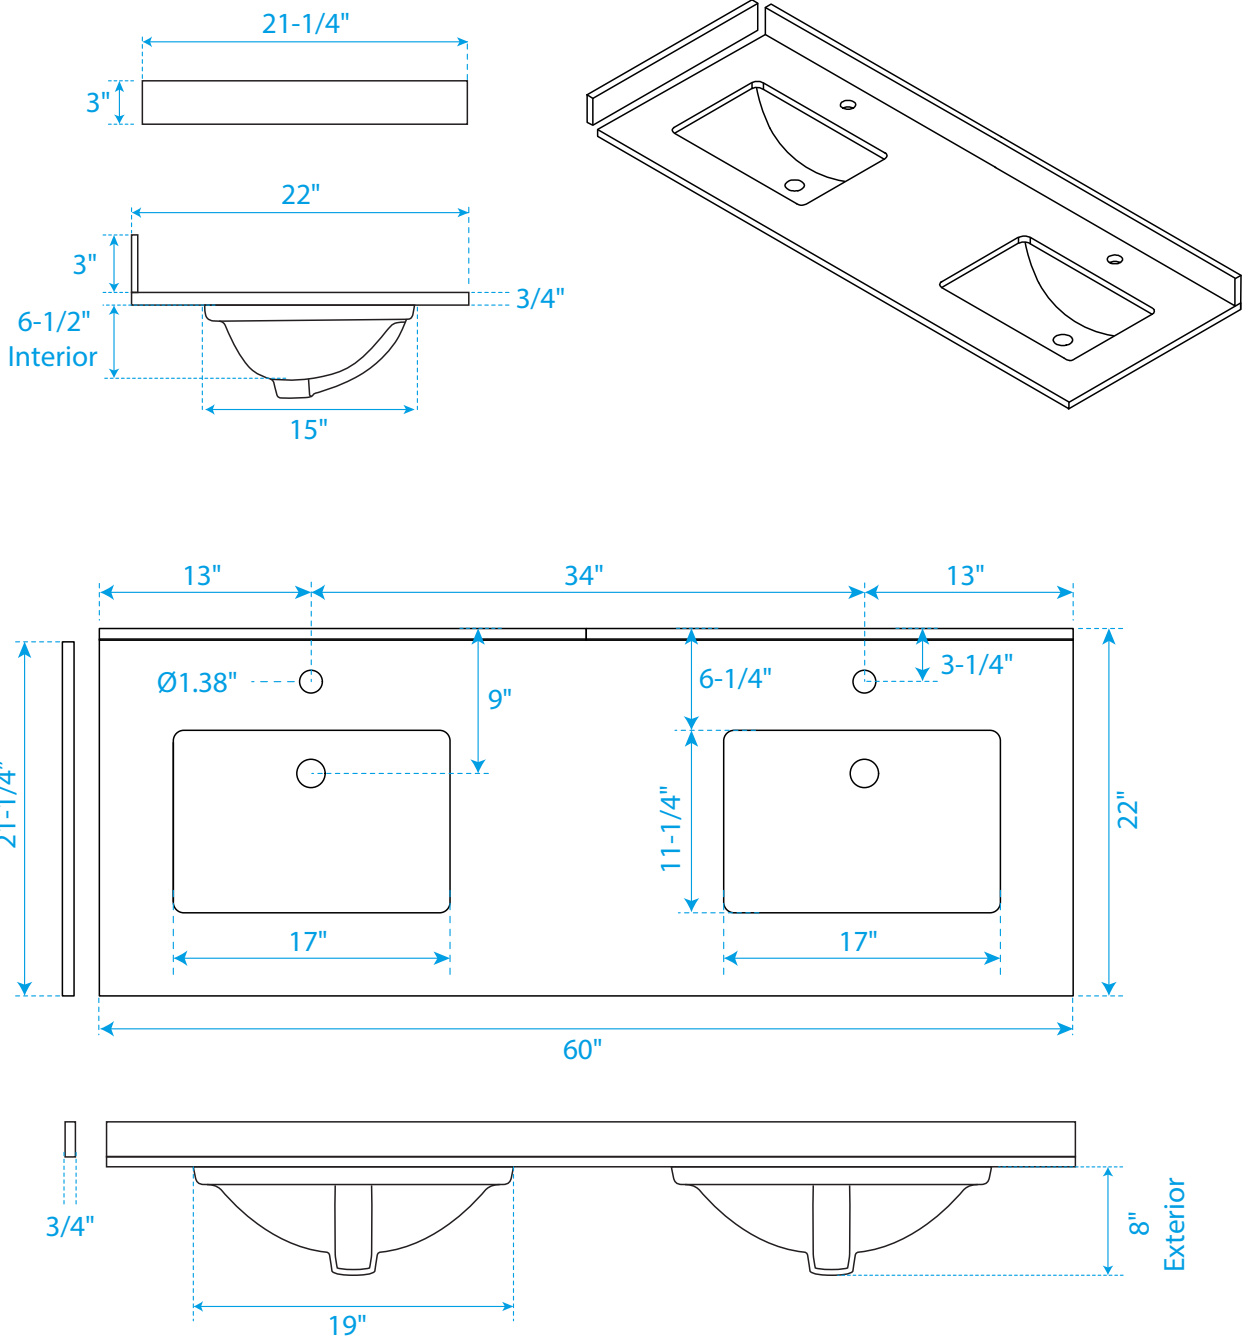

WYNDHAM COLLECTION

TOP VIEW OF VANITY CABINET

*Note: Due to high probability of breakage, the backsplash comes in two pieces, cut from same piece. All measurements are $\pm 1/4"$.

WC-2020-60-DBL

WYNDHAM COLLECTION

Side splash is reversible.

Note: Due to high probability of breakage, the backsplash comes in two pieces, cut from the same piece. All measurements are $\pm 1/4"$.

WC-VCA-60-DBL-TOP