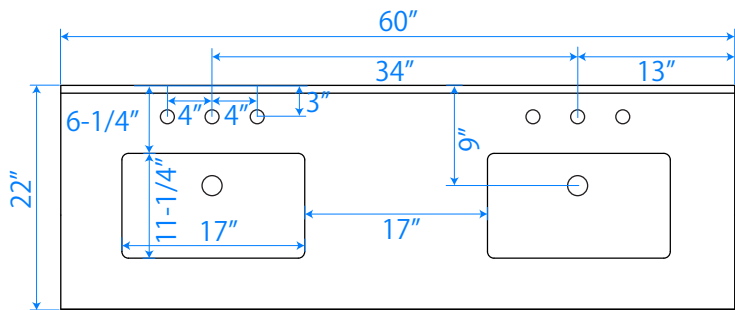

WYNDHAM COLLECTION

TOP VIEW OF VANITY CABINET

*Note: Due to high probability of breakage, the backsplash comes in two pieces, cut from same piece. All measurements are $\pm 1/4"$.

WC-2020-60-DBL

WYNDHAM COLLECTION

Side splash is reversible.

Note: Due to high probability of breakage, the backsplash comes in two pieces, cut from the same piece. All measurements are $\pm 1/4"$.

WC-VCA-60-DBL-TOP