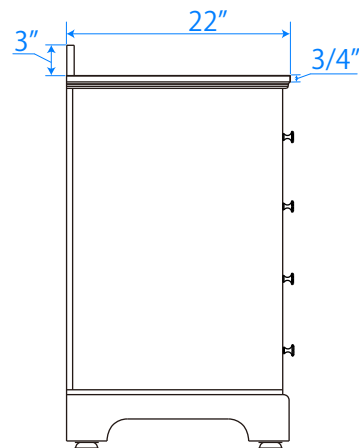

WYNDHAM COLLECTION

TOP VIEW OF VANITY CABINET

*Note: Due to high probability of breakage, the backsplash comes in two pieces, cut from same piece. All measurements are $\pm 1/4"$.

WC-2020-60-DBL

WYNDHAM COLLECTION

Side splash is reversible.

Note: Due to high probability of breakage, the backsplash comes in two pieces, cut from the same piece. All measurements are $\pm 1/4"$.

WC-VCA-60-DBL-TOP