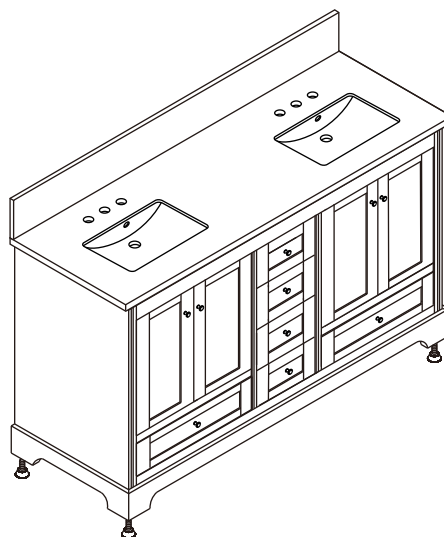

WYNDHAM COLLECTION

TOP VIEW OF VANITY CABINET

*Note: Due to high probability of breakage, the backsplash comes in two pieces, cut from same piece. All measurements are $\pm 1/4"$.

WC-2020-60-DBL

WYNDHAM COLLECTION

Side splash is reversible.

Note: Due to high probability of breakage, the backsplash comes in two pieces, cut from the same piece. All measurements are $\pm 1/4"$.

WC-VCA-60-DBL-TOP