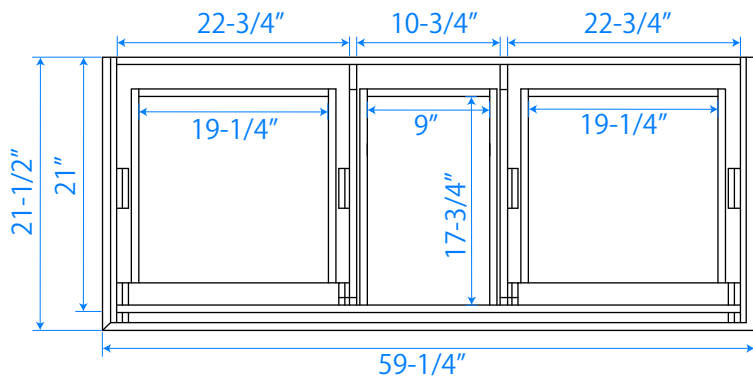

WYNDHAM COLLECTION

TOP VIEW OF VANITY CABINET

*Note: Due to high probability of breakage, the backsplash comes in two pieces, cut from same piece. All measurements are $\pm 1/4"$.

WC-2020-60-DBL

WYNDHAM COLLECTION

Side splash is reversible.

Note: Due to high probability of breakage, the backsplash comes in two pieces, cut from the same piece. All measurements are $\pm 1/4"$.

WC-VCA-60-DBL-TOP