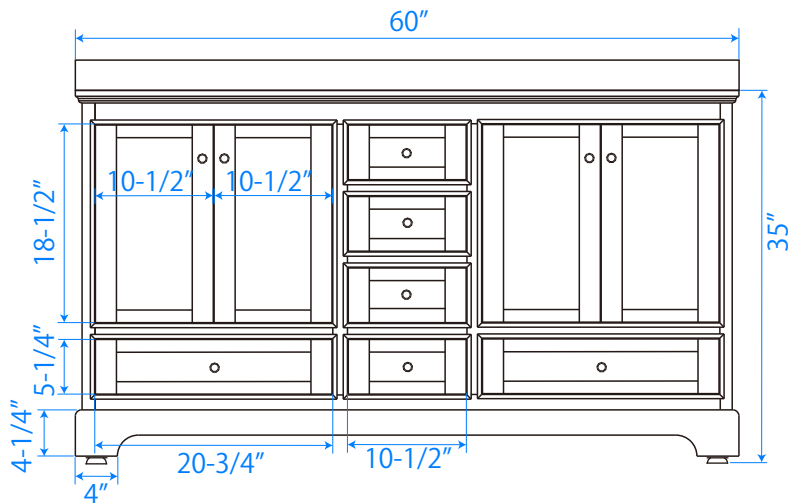

WYNDHAM COLLECTION

TOP VIEW OF VANITY CABINET

*Note: Due to high probability of breakage, the backsplash comes in two pieces, cut from same piece. All measurements are $\pm 1/4"$.

WC-2020-60-DBL

WYNDHAM COLLECTION

Side splash is reversible.

Note: Due to high probability of breakage, the backsplash comes in two pieces, cut from the same piece. All measurements are $\pm 1/4"$.

WC-VCA-60-DBL-TOP