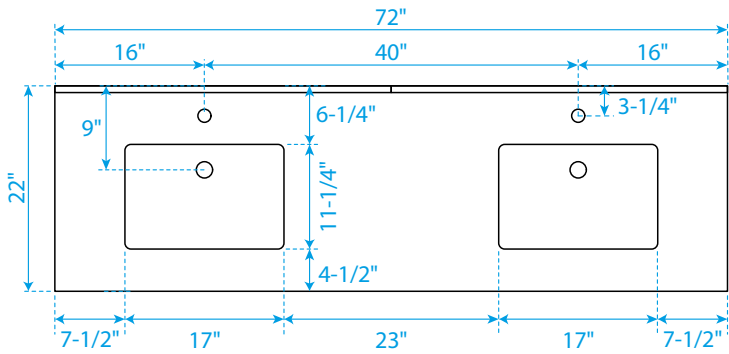

WYNDHAM COLLECTION

TOP VIEW OF VANITY CABINET

*Note: Due to high probability of breakage, the backsplash comes in two pieces, cut from the same piece. All measurements are $\pm 1/4"$.

WC-2424-72-DBL

WYNDHAM COLLECTION

Side splash is reversible.

Note: Due to high probability of breakage, the backsplash comes in two pieces, cut from the same piece. All measurements are $\pm 1/4"$.

WC-VCA-72-DBL-TOP