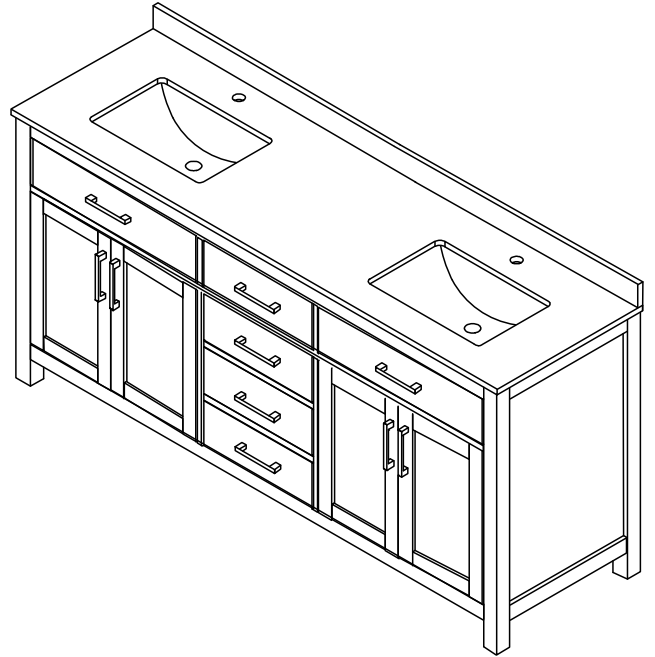

WYNDHAM COLLECTION

TOP VIEW OF VANITY CABINET

*Note: Due to high probability of breakage, the backsplash comes in two pieces, cut from the same piece. All measurements are $\pm 1/4"$.

WC-2424-72-DBL

WYNDHAM COLLECTION

Side splash is reversible.

Note: Due to high probability of breakage, the backsplash comes in two pieces, cut from the same piece. All measurements are $\pm 1/4"$.

WC-VCA-72-DBL-TOP