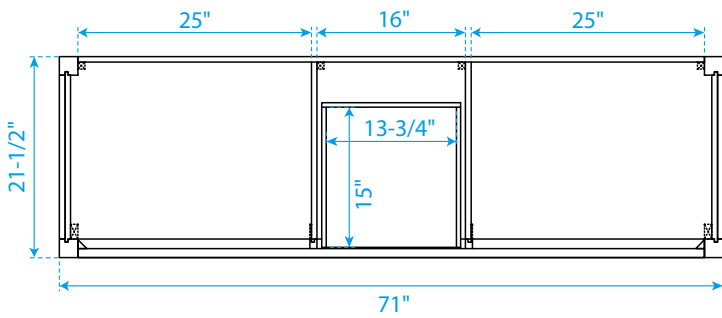

WYNDHAM COLLECTION

TOP VIEW OF VANITY CABINET

*Note: Due to high probability of breakage, the backsplash comes in two pieces, cut from the same piece. All measurements are $\pm 1/4"$.

WC-2424-72-DBL

WYNDHAM COLLECTION

Side splash is reversible.

Note: Due to high probability of breakage, the backsplash comes in two pieces, cut from the same piece. All measurements are $\pm 1/4"$.

WC-VCA-72-DBL-TOP