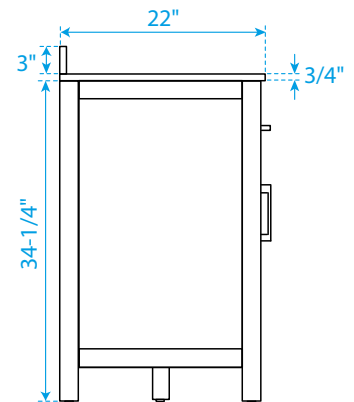

WYNDHAM COLLECTION

TOP VIEW OF VANITY CABINET

*Note: Due to high probability of breakage, the backsplash comes in two pieces, cut from the same piece. All measurements are $\pm 1/4"$.

WC-2424-72-DBL

WYNDHAM COLLECTION

Side splash is reversible.

Note: Due to high probability of breakage, the backsplash comes in two pieces, cut from the same piece. All measurements are $\pm 1/4"$.

WC-VCA-72-DBL-TOP