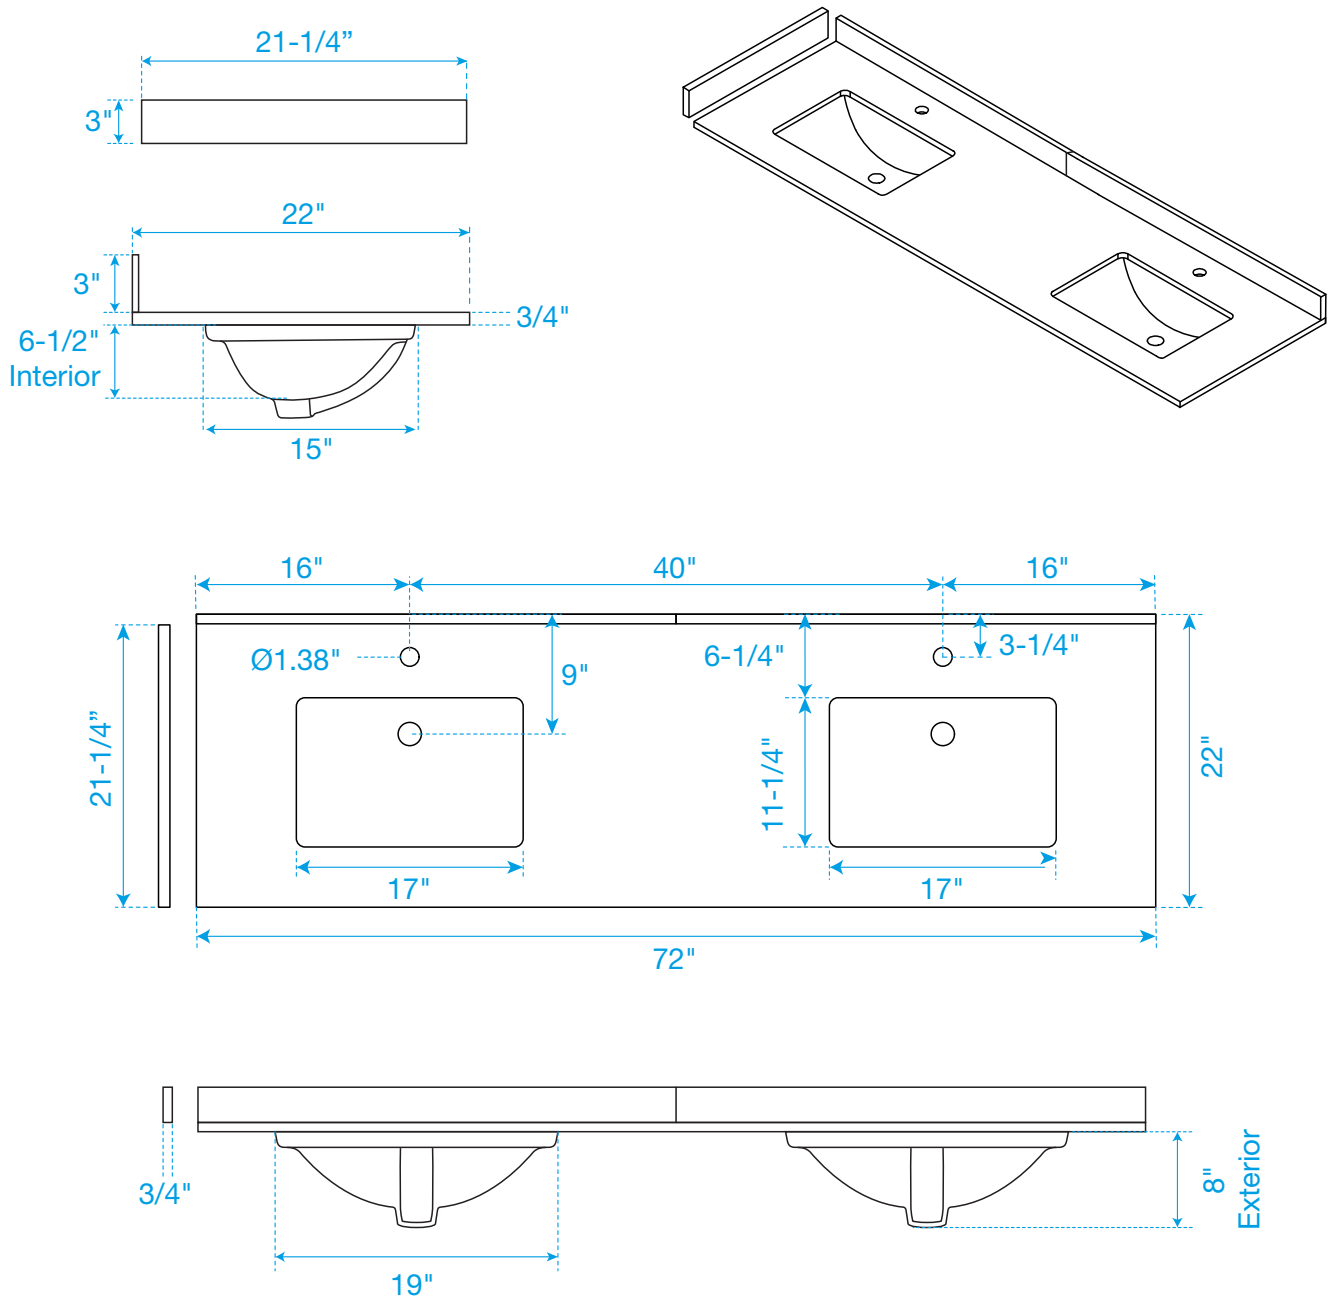

WYNDHAM COLLECTION

TOP VIEW OF VANITY CABINET

*Note: Due to high probability of breakage, the backsplash comes in two pieces, cut from the same piece. All measurements are $\pm 1/4"$.

WC-2424-72-DBL

WYNDHAM COLLECTION

Side splash is reversible.

Note: Due to high probability of breakage, the backsplash comes in two pieces, cut from the same piece. All measurements are $\pm 1/4"$.

WC-VCA-72-DBL-TOP