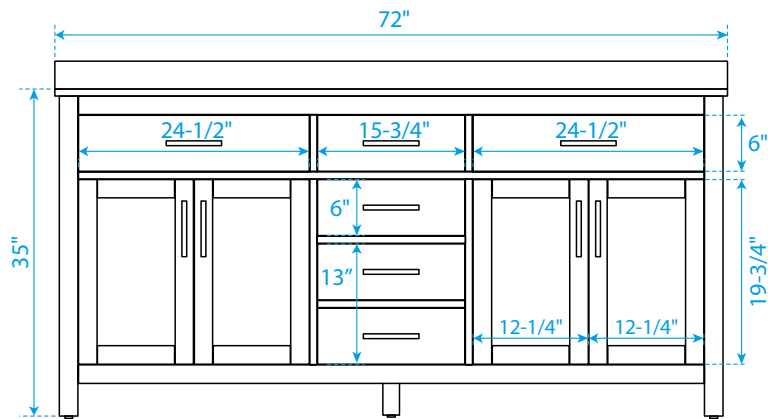

WYNDHAM COLLECTION

TOP VIEW OF VANITY CABINET

*Note: Due to high probability of breakage, the backsplash comes in two pieces, cut from the same piece. All measurements are $\pm 1/4"$.

WC-2424-72-DBL

WYNDHAM COLLECTION

Side splash is reversible.

Note: Due to high probability of breakage, the backsplash comes in two pieces, cut from the same piece. All measurements are $\pm 1/4"$.

WC-VCA-72-DBL-TOP