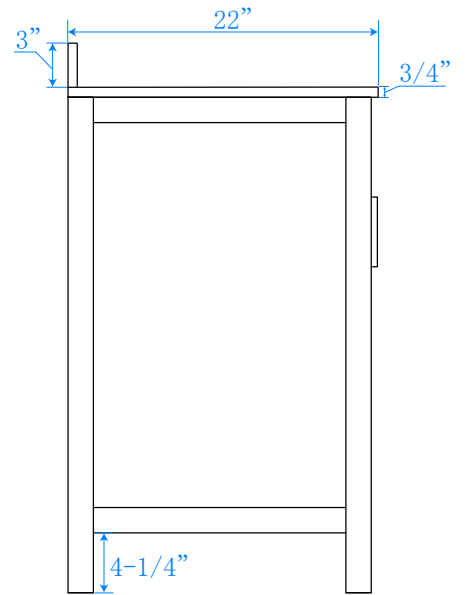

WYNDHAM COLLECTION

TOP VIEW OF VANITY CABINET

**Note: Due to high probability of breakage-the backsplash comes in two pieces-cut from same piece. All measurements are ± 1/4"*

WC-2525-60-DBL