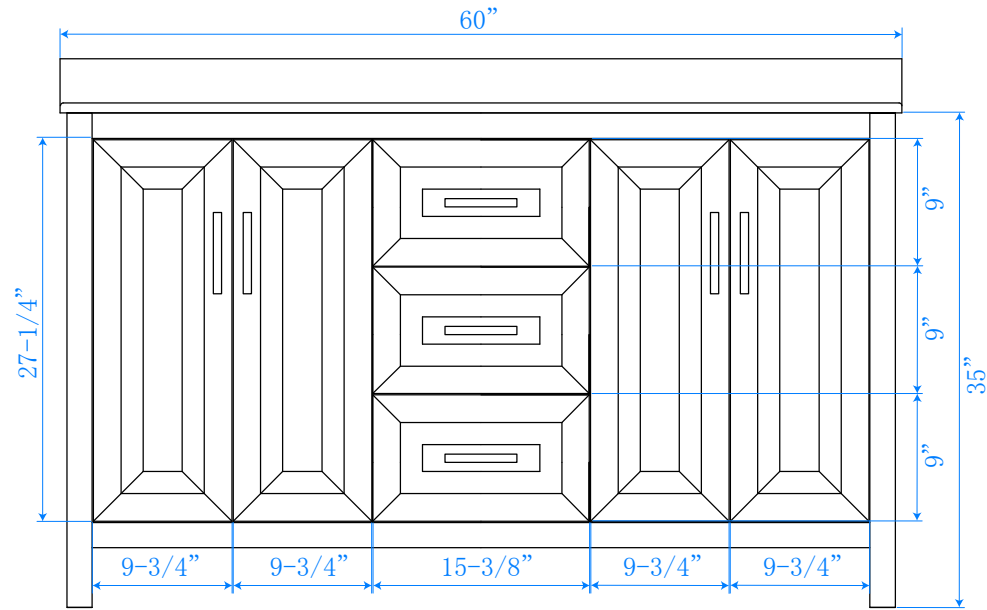

WYNDHAM COLLECTION

TOP VIEW OF VANITY CABINET

**Note: Due to high probability of breakage-the backsplash comes in two pieces-cut from same piece. All measurements are ± 1/4"*

WC-2525-60-DBL