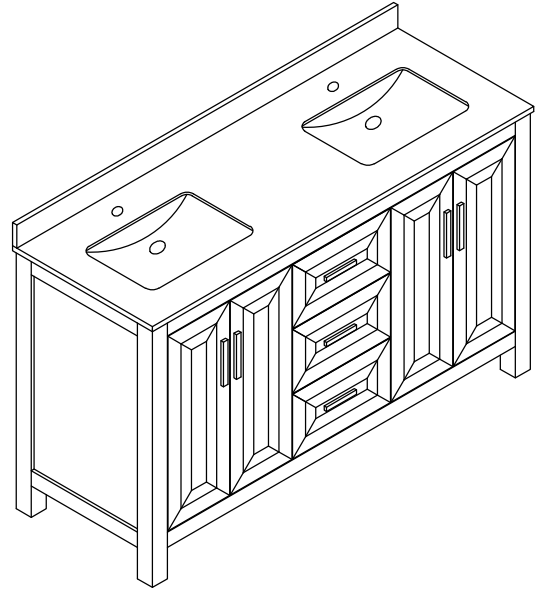

WYNDHAM COLLECTION

TOP VIEW OF VANITY CABINET

**Note: Due to high probability of breakage-the backsplash comes in two pieces-cut from same piece. All measurements are ± 1/4"*

WC-2525-60-DBL