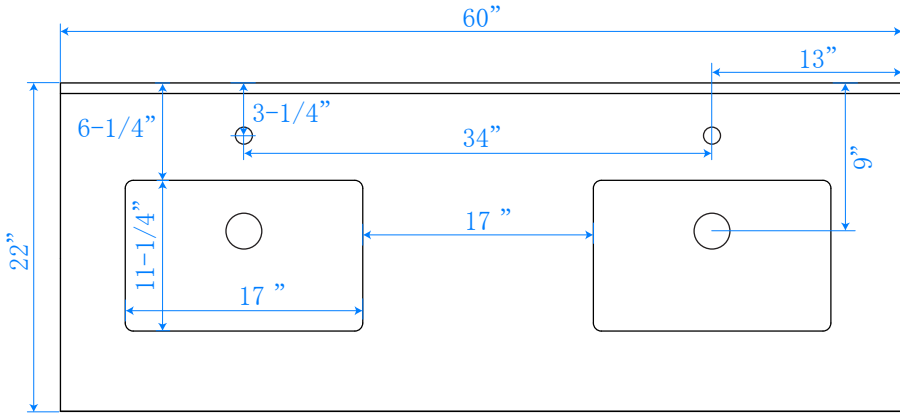

WYNDHAM COLLECTION

TOP VIEW OF VANITY CABINET

**Note: Due to high probability of breakage-the backsplash comes in two pieces-cut from same piece. All measurements are ± 1/4"*

WC-2525-60-DBL