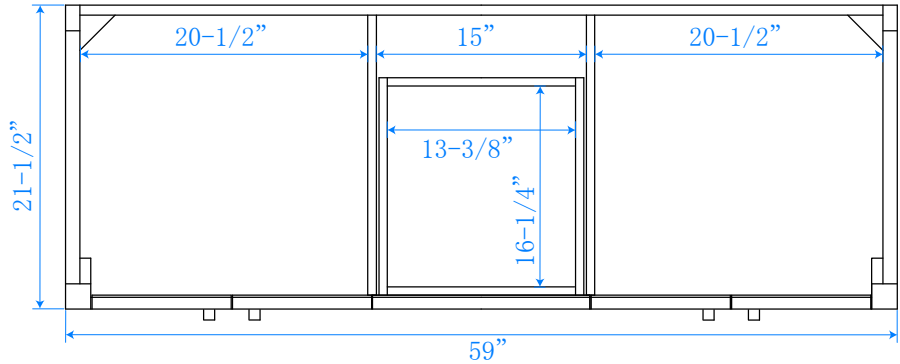

WYNDHAM COLLECTION

TOP VIEW OF VANITY CABINET

**Note: Due to high probability of breakage-the backsplash comes in two pieces-cut from same piece. All measurements are ± 1/4"*

WC-2525-60-DBL