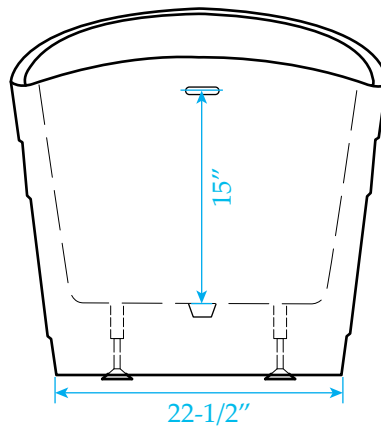

WYNDHAM COLLECTION

Exterior Size - 67-1/4"L x 29-1/4"W x 29-1/2"H
Interior Size - 42-1/2"L x 19"W x 17-1/4"H
Depth at Drain - 18"
Drain To Overflow - 15"
Maximum Fill - 75 Gallons
Note - All Measurements are $\pm 1/2$ "

Note: If you purchased a brushed nickel trim kit, you will receive 2 overflow trims, a flat one and a curved one. Use the shape appropriate for your tub.

WC-BT0860-67