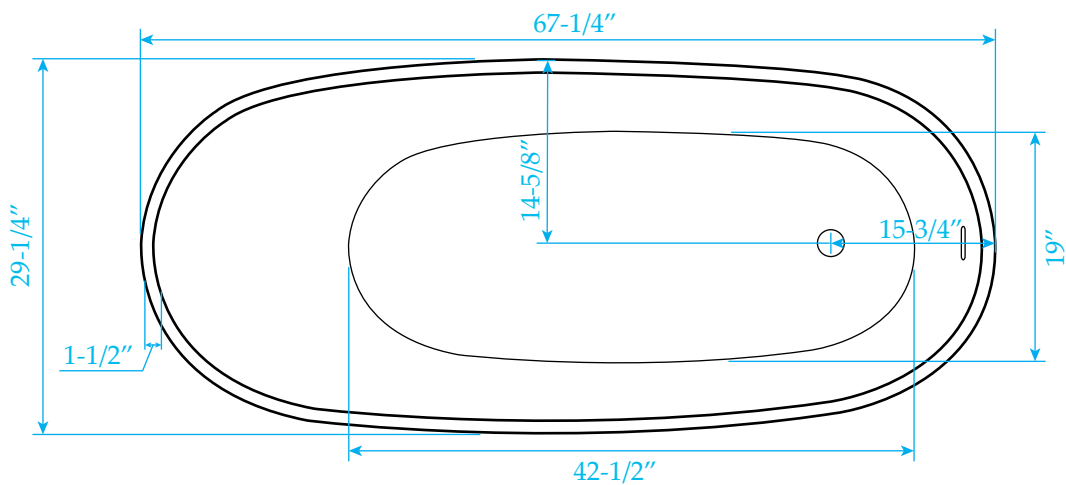

WYNDHAM COLLECTION

Exterior Size - 67-1/4"L x 29-1/4"W x 29-1/2"H
Interior Size - 42-1/2"L x 19"W x 17-1/4"H
Depth at Drain - 18"
Drain To Overflow - 15"
Maximum Fill - 75 Gallons
Note - All Measurements are $\pm 1/2$ "

Note: If you purchased a brushed nickel trim kit, you will receive 2 overflow trims, a flat one and a curved one. Use the shape appropriate for your tub.

WC-BT0860-67