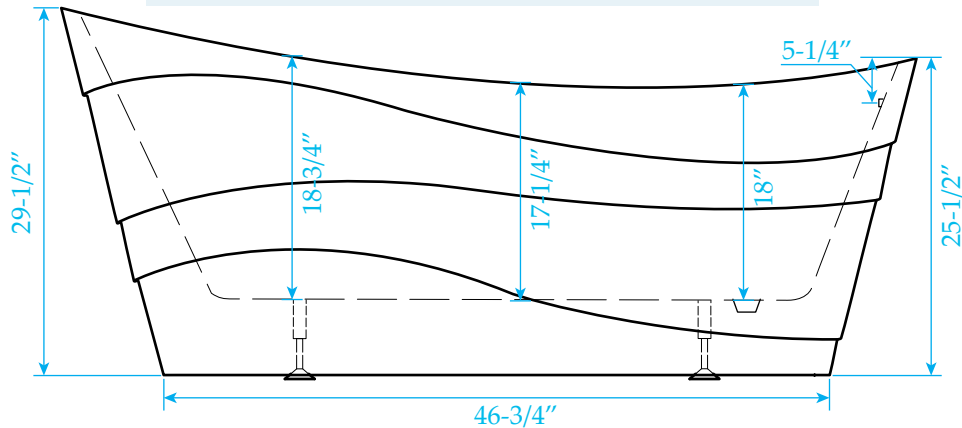

WYNDHAM COLLECTION

Exterior Size - 67-1/4"L x 29-1/4"W x 29-1/2"H
Interior Size - 42-1/2"L x 19"W x 17-1/4"H
Depth at Drain - 18"
Drain To Overflow - 15"
Maximum Fill - 75 Gallons
Note - All Measurements are $\pm 1/2$ "

Note: If you purchased a brushed nickel trim kit, you will receive 2 overflow trims, a flat one and a curved one. Use the shape appropriate for your tub.

WC-BT0860-67