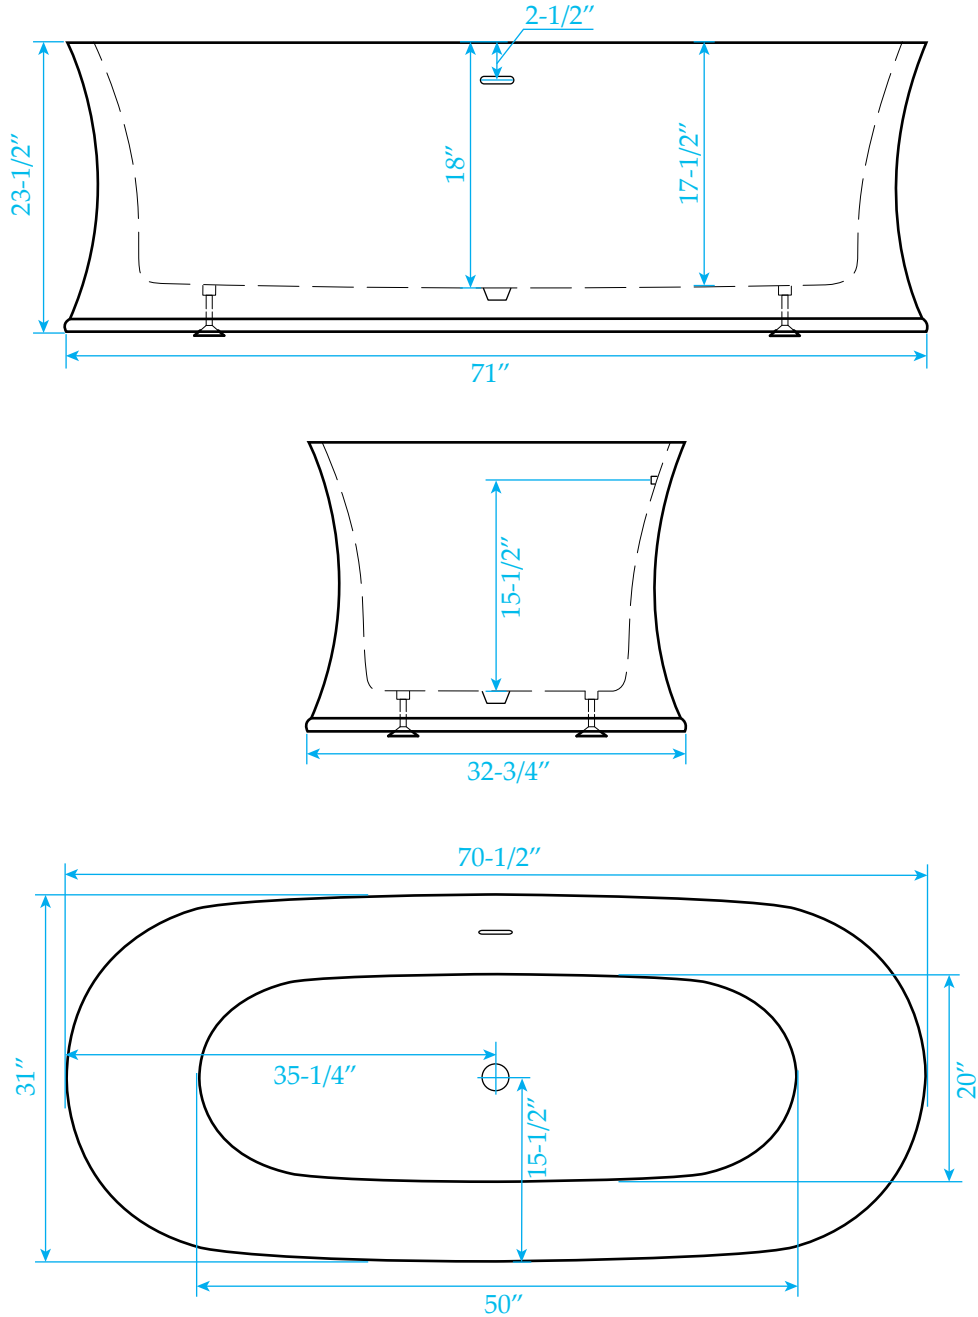

# WYNDHAM COLLECTION

Exterior Size - 70-1/2"L x 31"W x 23-1/2"H  
Interior Size - 50"L x 20"W x 17-1/2"H  
Depth at Drain - 18"  
Drain To Overflow - 15-1/2"  
Maximum Fill - 87 Gallons  
Note - All Measurements are  $\pm 1/2$ "

**Note: If you purchased a brushed nickel trim kit, you will receive 2 overflow trims, a flat one and a curved one. Use the shape appropriate for your tub.**

WC-BT0855-71