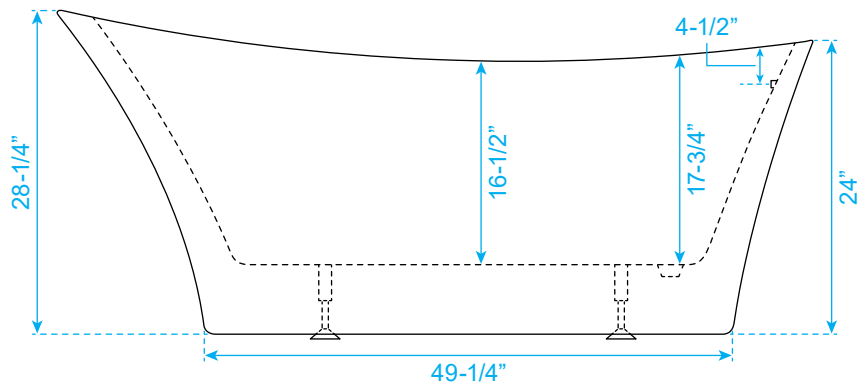

WYNDHAM COLLECTION

Exterior Size - 67"L x 29-1/4"W x 28-1/4"H
Interior Size - 44"L x 17-1/2"W x 16-1/2"H
Depth at Drain - 17-3/4"
Drain To Overflow - 13-1/4"
Maximum Fill - 85 Gallons
Backrest Slope Angle - 32 Degrees
Other Side Slope Angle - 21 Degrees
Note - All Measurements are $\pm 1/2$ "