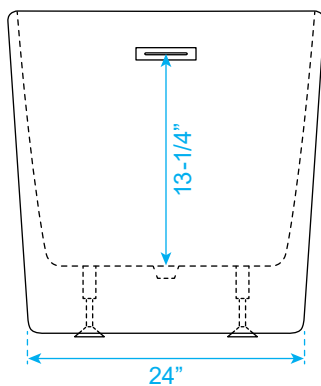

WYNDHAM COLLECTION

Exterior Size - 67"L x 29-1/4"W x 28-1/4"H
Interior Size - 44"L x 17-1/2"W x 16-1/2"H
Depth at Drain - 17-3/4"
Drain To Overflow - 13-1/4"
Maximum Fill - 85 Gallons
Backrest Slope Angle - 32 Degrees
Other Side Slope Angle - 21 Degrees
Note - All Measurements are $\pm 1/2$ "

WC-BTM854-67