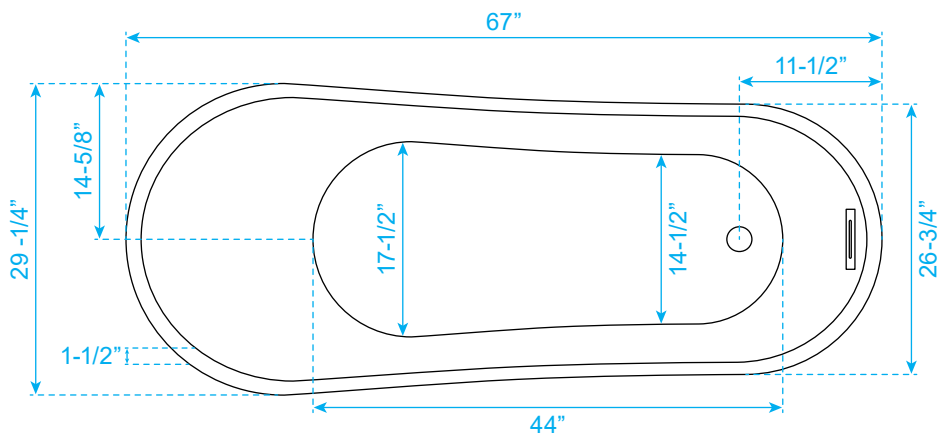

WYNDHAM COLLECTION

Exterior Size - 67"L x 29-1/4"W x 28-1/4"H
Interior Size - 44"L x 17-1/2"W x 16-1/2"H
Depth at Drain - 17-3/4"
Drain To Overflow - 13-1/4"
Maximum Fill - 85 Gallons
Backrest Slope Angle - 32 Degrees
Other Side Slope Angle - 21 Degrees
Note - All Measurements are $\pm 1/2$ "

WC-BTM854-67