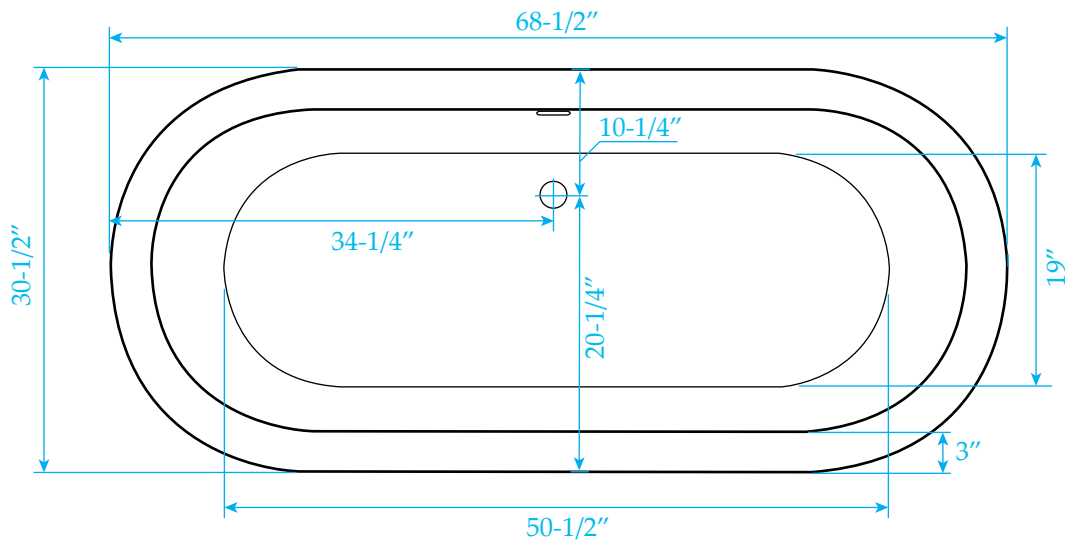

WYNDHAM COLLECTION

Exterior Size - 68-1/2"L x 30-1/2"W x 23-1/4"H
Interior Size - 50-1/2"L x 19"W x 17"H
Depth at Drain - 17-3/4"
Drain To Overflow - 15"
Maximum Fill - 82 Gallons
Note - All Measurements are $\pm 1/2$ "

Note: If you purchased a brushed nickel trim kit, you will receive 2 overflow trims, a flat one and a curved one. Use the shape appropriate for your tub.

WC-BT0852-68