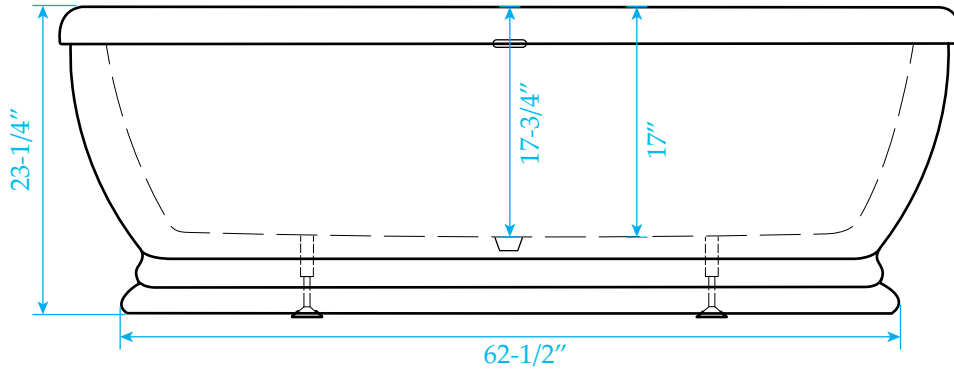

WYNDHAM COLLECTION

Exterior Size - 68-1/2"L x 30-1/2"W x 23-1/4"H
Interior Size - 50-1/2"L x 19"W x 17"H
Depth at Drain - 17-3/4"
Drain To Overflow - 15"
Maximum Fill - 82 Gallons
Note - All Measurements are $\pm 1/2$ "

Note: If you purchased a brushed nickel trim kit, you will receive 2 overflow trims, a flat one and a curved one. Use the shape appropriate for your tub.

WC-BT0852-68