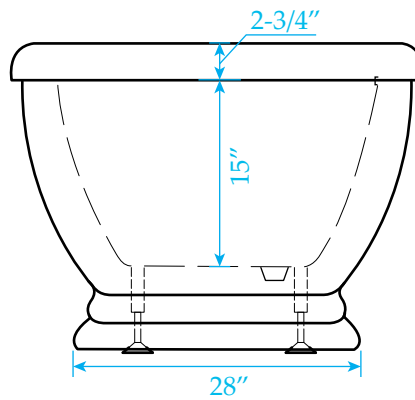

WYNDHAM COLLECTION

Exterior Size - 68-1/2"L x 30-1/2"W x 23-1/4"H
Interior Size - 50-1/2"L x 19"W x 17"H
Depth at Drain - 17-3/4"
Drain To Overflow - 15"
Maximum Fill - 82 Gallons
Note - All Measurements are $\pm 1/2$ "

Note: If you purchased a brushed nickel trim kit, you will receive 2 overflow trims, a flat one and a curved one. Use the shape appropriate for your tub.

WC-BT0852-68